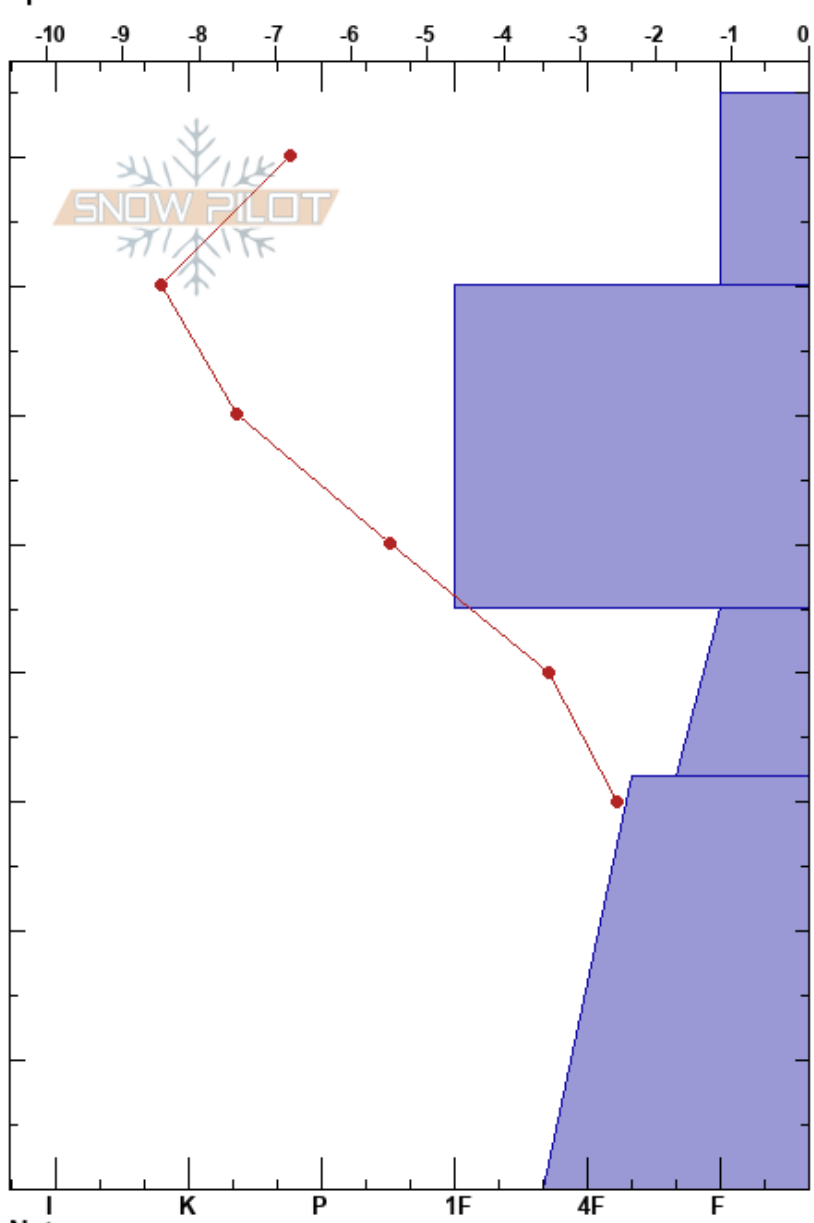

Upper Blind Hollow
 Bear River Range
 UT
 Elevation: 8766 ft
 Aspect: NE
 Specifics:

toby weed
 12/08/2022 - 1:15pm
 Co-ord: 41.88242N, -111.65248W
 Slope Angle:
 Wind Loading: previous

Stability:
 Air Temperature: -6.5°C PF: 30
 Sky Cover: SCT
 Precipitation: NO
 Wind: SW Moderate

Layer Notes:
 45-32cm: Problematic layer

Form	Crystal Size	Moisture	ρ kg/m ³	Stability tests & Layer comments
□	1-2			← ECTP12 @45cm ← ECTP18 @45cm
□	1-2			

Notes:

I K P 1F 4F F