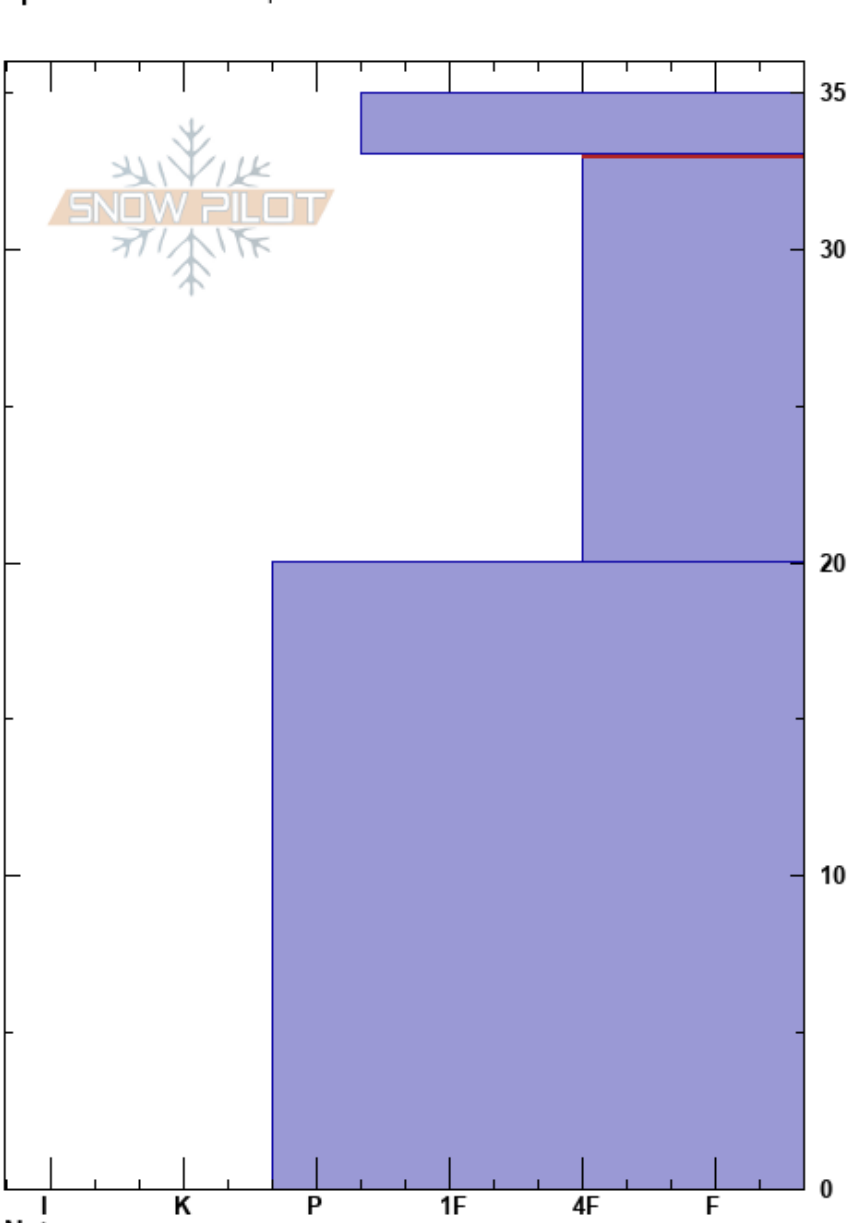

South Monument
 Bear River Range
 UT
Elevation: 8418 ft
Aspect: S
Specifics: We skied slope

Noah Sievers
 12/08/2022 - 11:15am
Co-ord: 41.41279N, -111.72545W
Slope Angle:
Wind Loading: no

Stability: Fair
Air Temperature:
Sky Cover: BKN
Precipitation: NO
Wind: Calm

HS: 35
PF: 30 33-20cm: Problematic layer

Form	Crystal Size	Moisture	ρ kg/m ³	Stability tests & Layer comments
⊙⊙		D		
/ (X)		D		
⊙		D		

CT17, BRK @0cm

Notes: