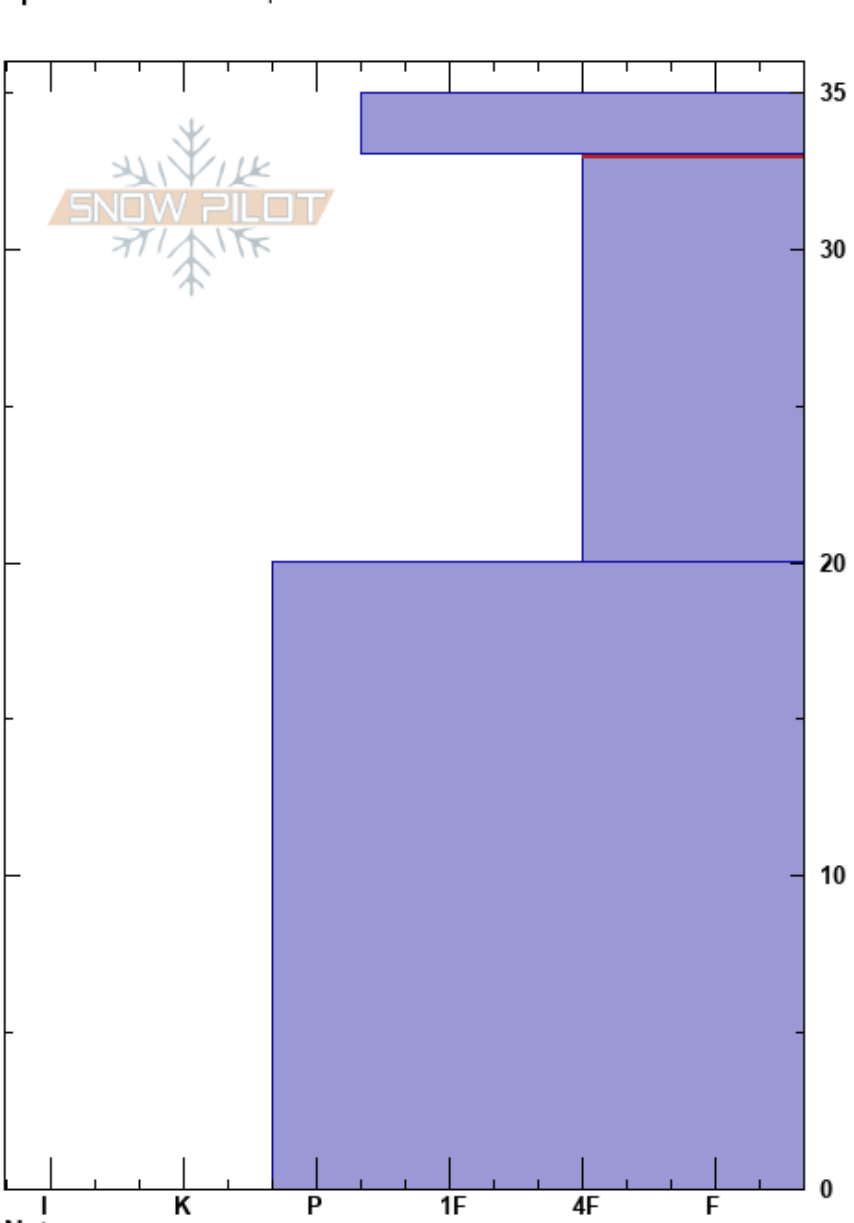

South Monument
 Bear River Range
 UT
Elevation: 8418 ft
Aspect: S
Specifics: We skied slope

Noah Sievers
 12/08/2022 - 11:15am
Co-ord: 41.41279N, -111.72545W
Slope Angle:
Wind Loading: no

Stability: Fair
Air Temperature:
Sky Cover: BKN
Precipitation: NO
Wind: Calm

HS: 35
PF: 30 33-20cm: Problematic layer

| Form | Crystal Size | Moisture | ρ kg/m ³ | Stability tests & Layer comments |
|-------|--------------|----------|--------------------------|----------------------------------|
| ⊙⊙ | | D | | |
| / (X) | | D | | |
| ⊙ | | D | | |