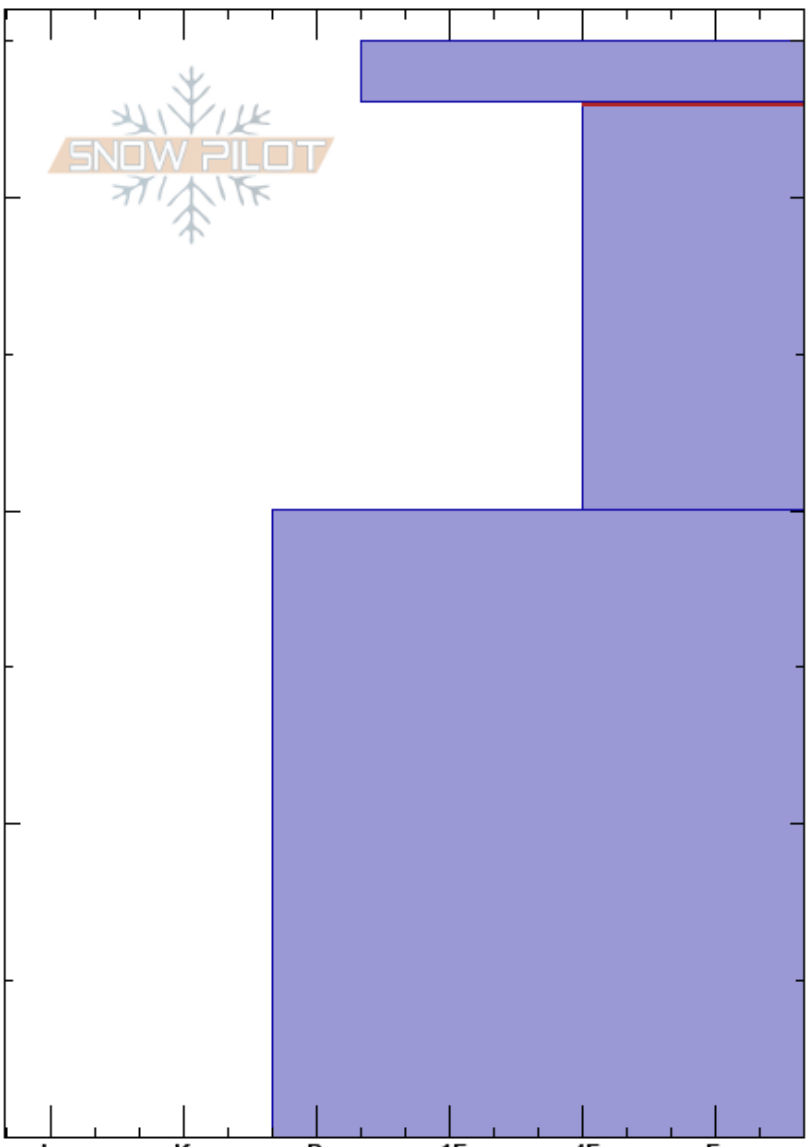

South Monument  
 Bear River Range  
 UT  
**Elevation:** 8418 ft  
**Aspect:** S  
**Specifics:** We skied slope

Noah Sievers  
 12/08/2022 - 11:15am  
**Co-ord:** 41.41279N, -111.72545W  
**Slope Angle:**  
**Wind Loading:** no

**Stability:** Fair  
**Air Temperature:**  
**Sky Cover:** BKN  
**Precipitation:** NO  
**Wind:** Calm

**HS:** 35  
**PF:** 30 33-20cm: Problematic layer

Form	Crystal Size	Moisture	$\rho$ kg/m <sup>3</sup>	Stability tests & Layer comments
⊙⊙		D		
/ (X)		D		
⊙		D		