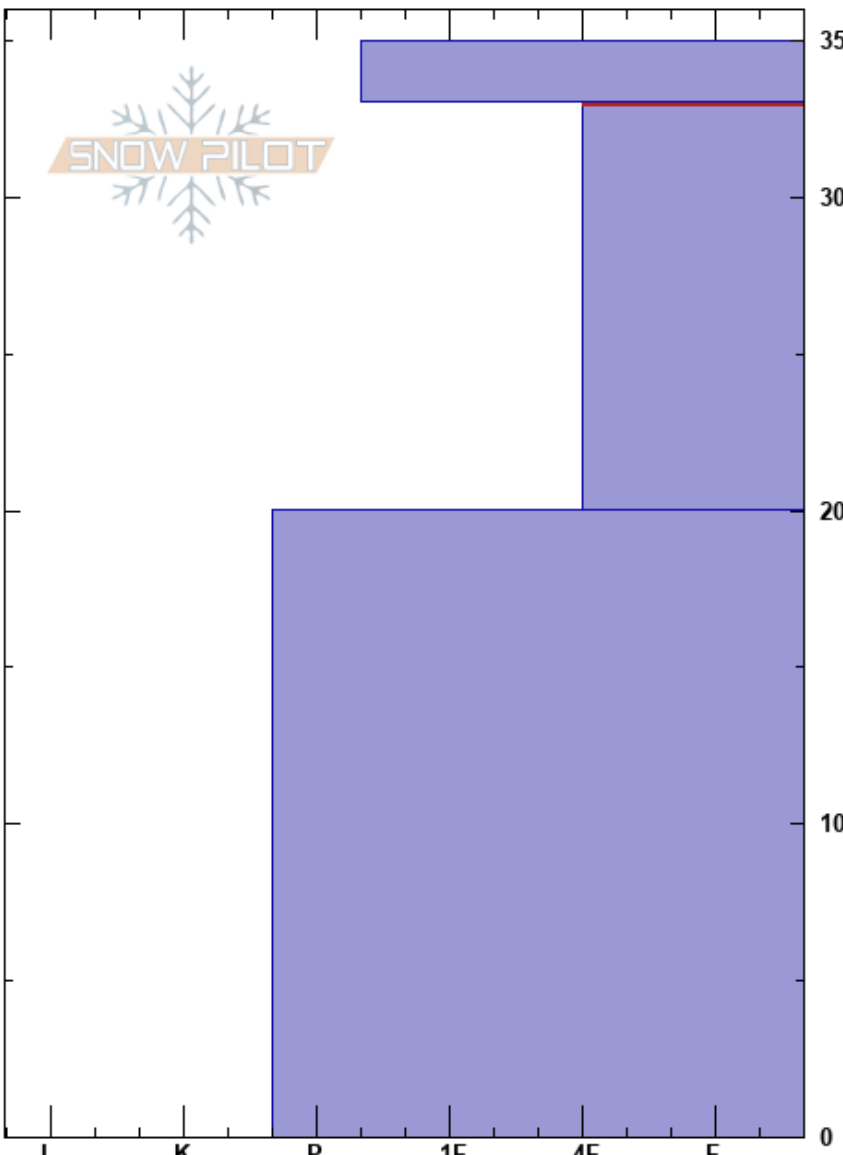

South Monument  
 Bear River Range  
 UT  
**Elevation:** 8418 ft  
**Aspect:** S  
**Specifics:** We skied slope

Noah Sievers  
 12/08/2022 - 11:15am  
**Co-ord:** 41.41279N, -111.72545W  
**Slope Angle:**  
**Wind Loading:** no

**Stability:** Fair  
**Air Temperature:**  
**Sky Cover:** BKN  
**Precipitation:** NO  
**Wind:** Calm

**HS:** 35  
**PF:** 30 33-20cm: Problematic layer

Form	Crystal Size	Moisture	$\rho$ kg/m <sup>3</sup>	Stability tests & Layer comments
⊙⊙		D		
/ (X)		D		
⊙		D		