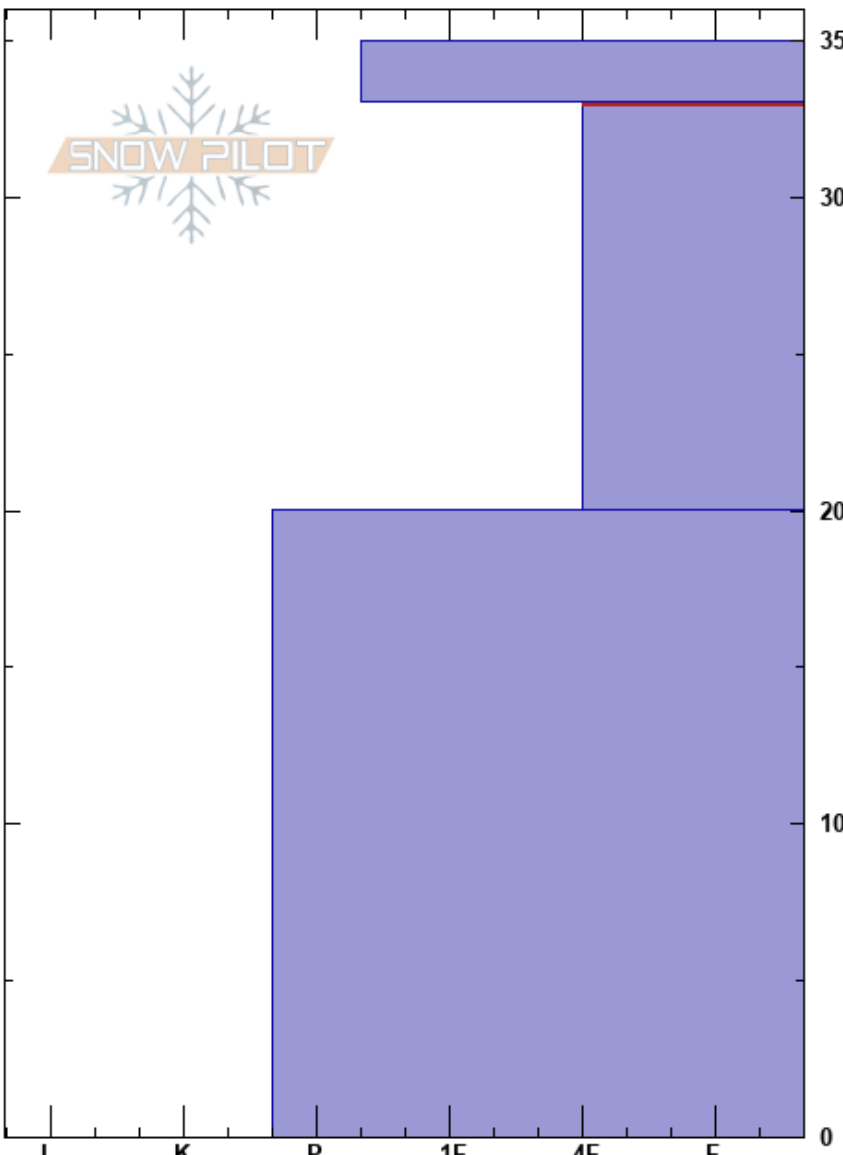

South Monument
 Bear River Range
 UT
Elevation: 8418 ft
Aspect: S
Specifics: We skied slope

Noah Sievers
 12/08/2022 - 11:15am
Co-ord: 41.41279N, -111.72545W
Slope Angle:
Wind Loading: no

Stability: Fair
Air Temperature:
Sky Cover: BKN
Precipitation: NO
Wind: Calm

HS: 35
PF: 30 33-20cm: Problematic layer

Form	Crystal Size	Moisture	ρ kg/m ³	Stability tests & Layer comments
⊙⊙		D		
/ (X)		D		
⊙		D		

CT17, BRK @0cm

Notes: