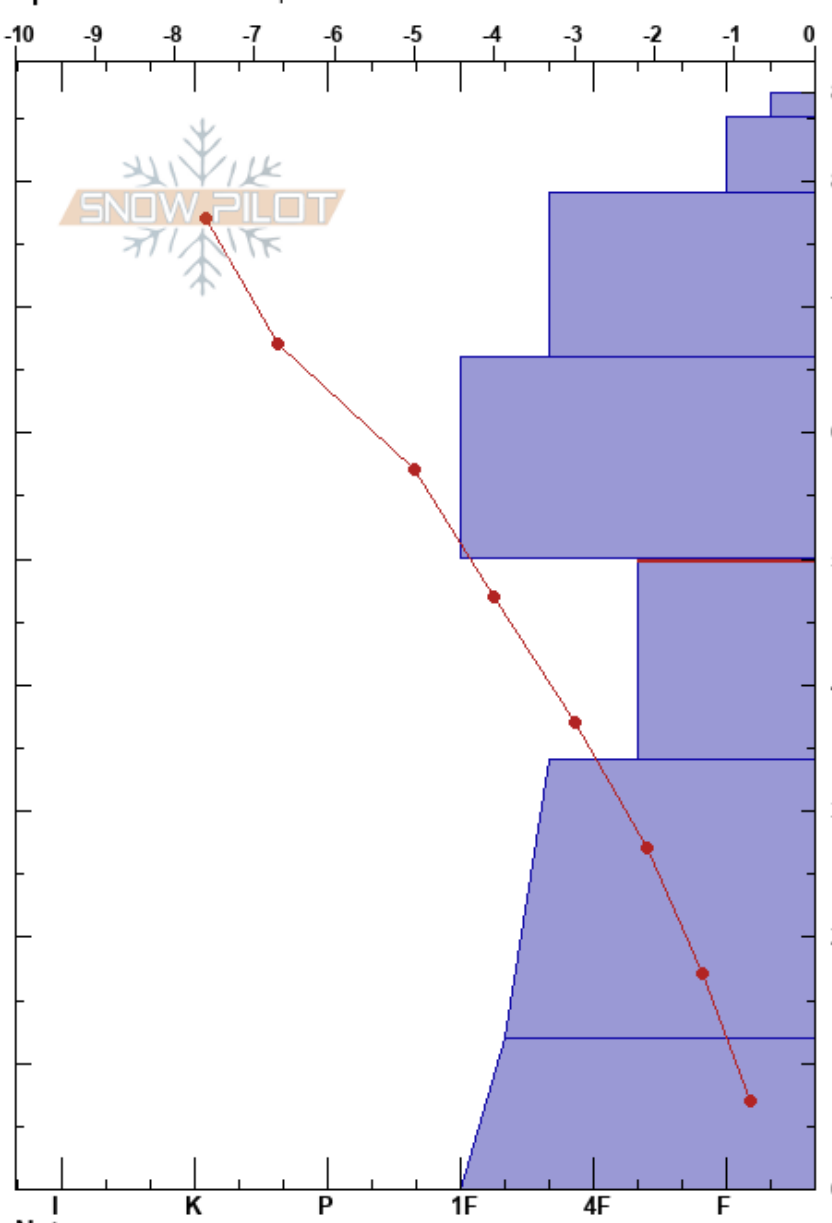

West Monument South  
 Bear River Range  
 UT  
 Elevation: 8747 ft  
 Aspect: W  
 Specifics: We skied slope

Noah Sievers  
 12/08/2022 - 11:56am  
 Co-ord: 41.42545N, -111.72381W  
 Slope Angle: 30°  
 Wind Loading: no

Stability: Fair  
 Air Temperature: -9°C  
 Sky Cover: BKN  
 Precipitation: NO  
 Wind: SW Light Breeze

HS: 87  
 PF: 80  
 PS: 20  
 50-34cm: Problematic layer

Form	Crystal		Moisture	$\rho$ kg/m <sup>3</sup>	Stability tests & Layer comments
	Size				
∇	4				
*			D		
* ( / )	1-2 (1)		D		
/	1-2		D		← CT7, RP @74cm
/	1-3		D		
					← CT22, SP @50cm ← ECTP14 @50cm
□	1-3		D		
□	0.5-1		D		
□	2-4		M		