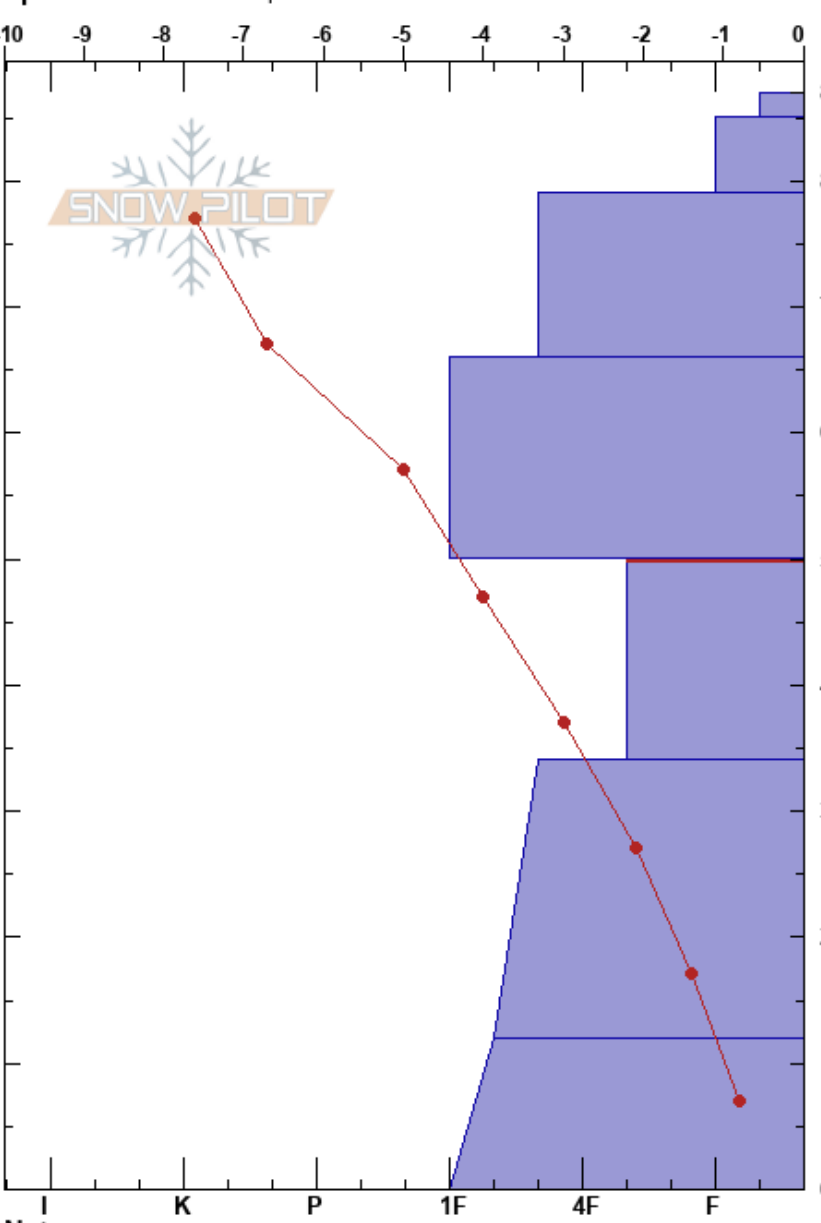

West Monument South
 Bear River Range
 UT
 Elevation: 8747 ft
 Aspect: W
 Specifics: We skied slope

Noah Sievers
 12/08/2022 - 11:56am
 Co-ord: 41.42545N, -111.72381W
 Slope Angle: 30°
 Wind Loading: no

Stability: Fair
 Air Temperature: -9°C
 Sky Cover: BKN
 Precipitation: NO
 Wind: SW Light Breeze

HS: 87
 PF: 80 50-34cm: Problematic layer
 PS: 20

Form	Crystal		Moisture	ρ kg/m ³	Stability tests & Layer comments
	Size				
∇	4				
*			D		
* (/)	1-2 (1)		D		
/	1-2		D		← CT7, RP @74cm
/	1-3		D		
					← CT22, SP @50cm ← ECTP14 @50cm
□	1-3		D		
□	0.5-1		D		
□	2-4		M		