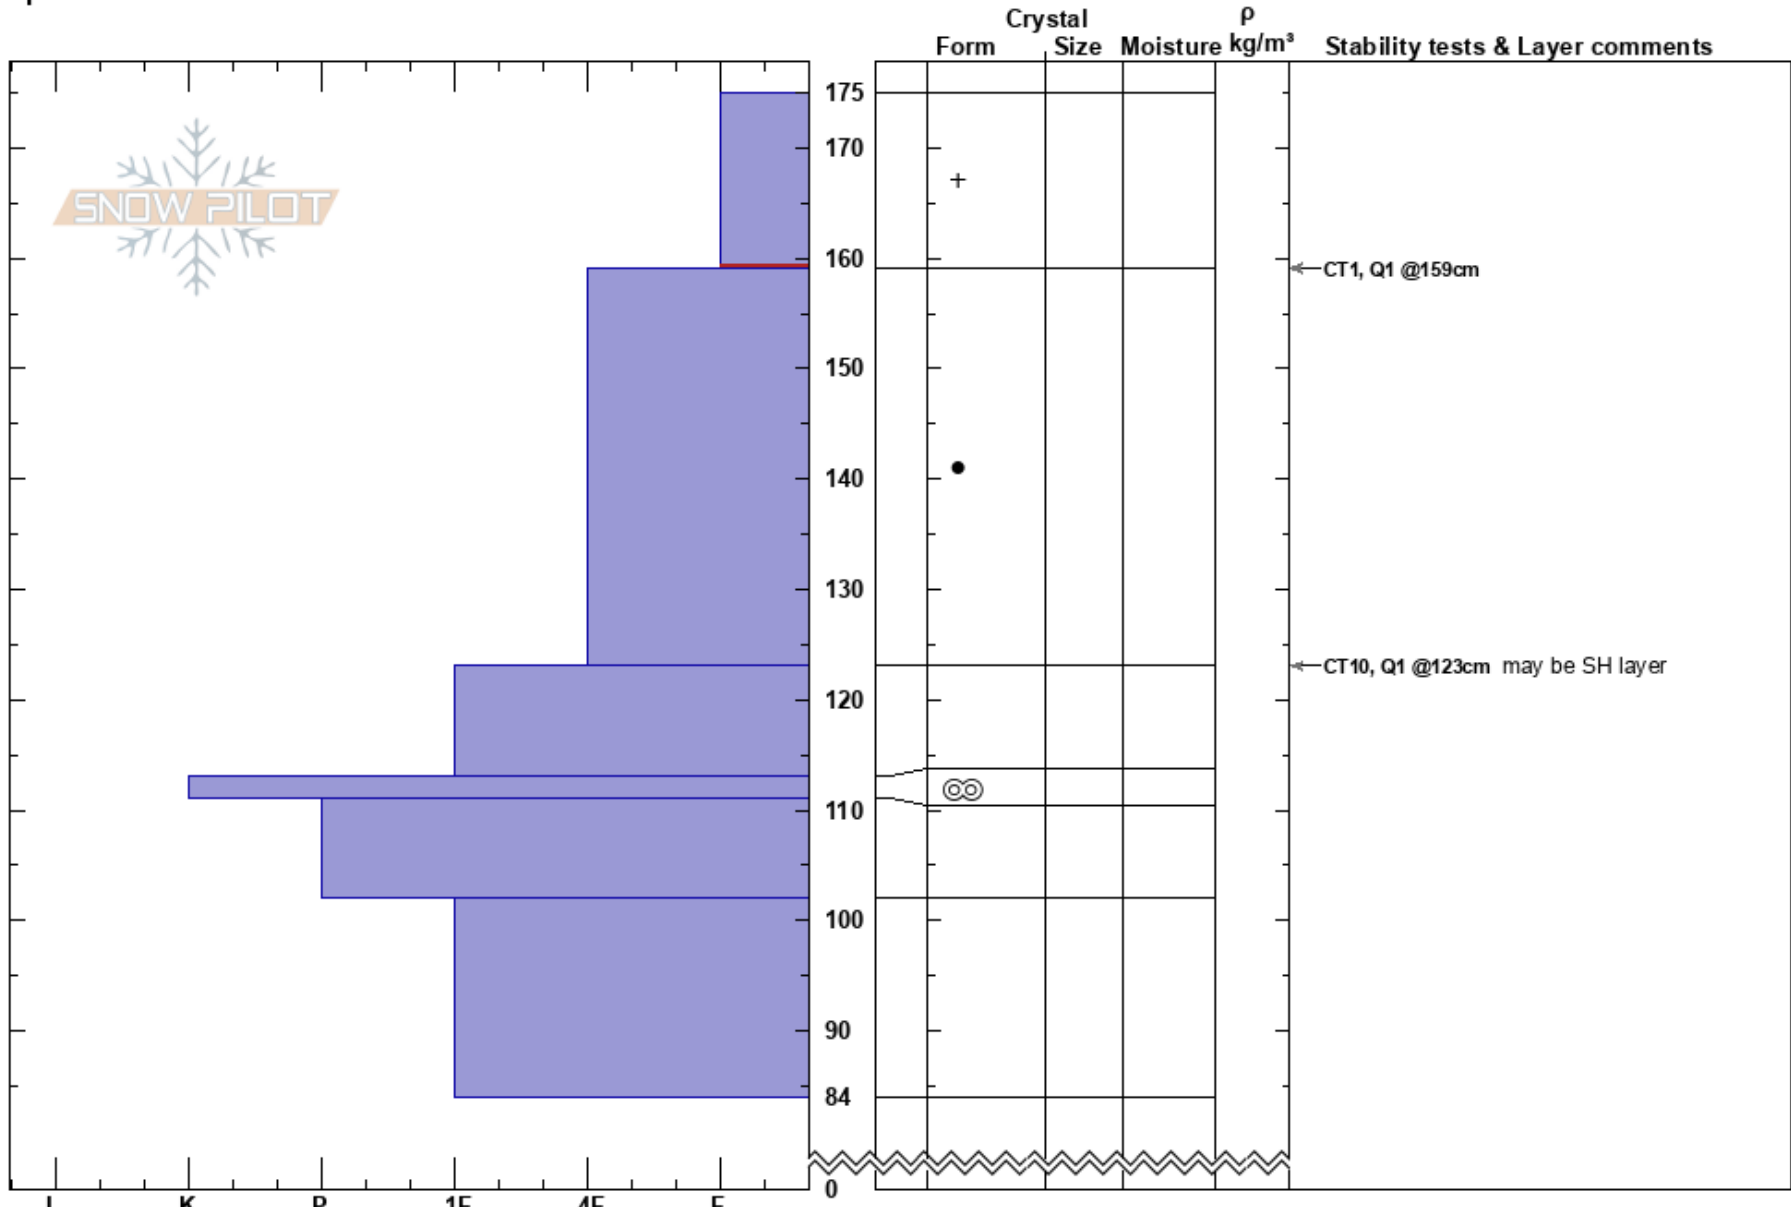

Prayer Flags Dec8,22  
SHAMES MOUNTAIN  
BC

Alan Perkins  
08/12/2022 - 12:40  
Co-ord: 54.59984N, -128.96183W  
Slope Angle: 20°  
Wind Loading: no

Stability:  
Air Temperature: -5°C  
Sky Cover: OVC  
Precipitation: S1  
Wind: W Calm

HS: 175  
PF: 35  
175-159cm: Problematic layer

Elevation: 1200 m  
Aspect: N  
Specifics:

Notes: