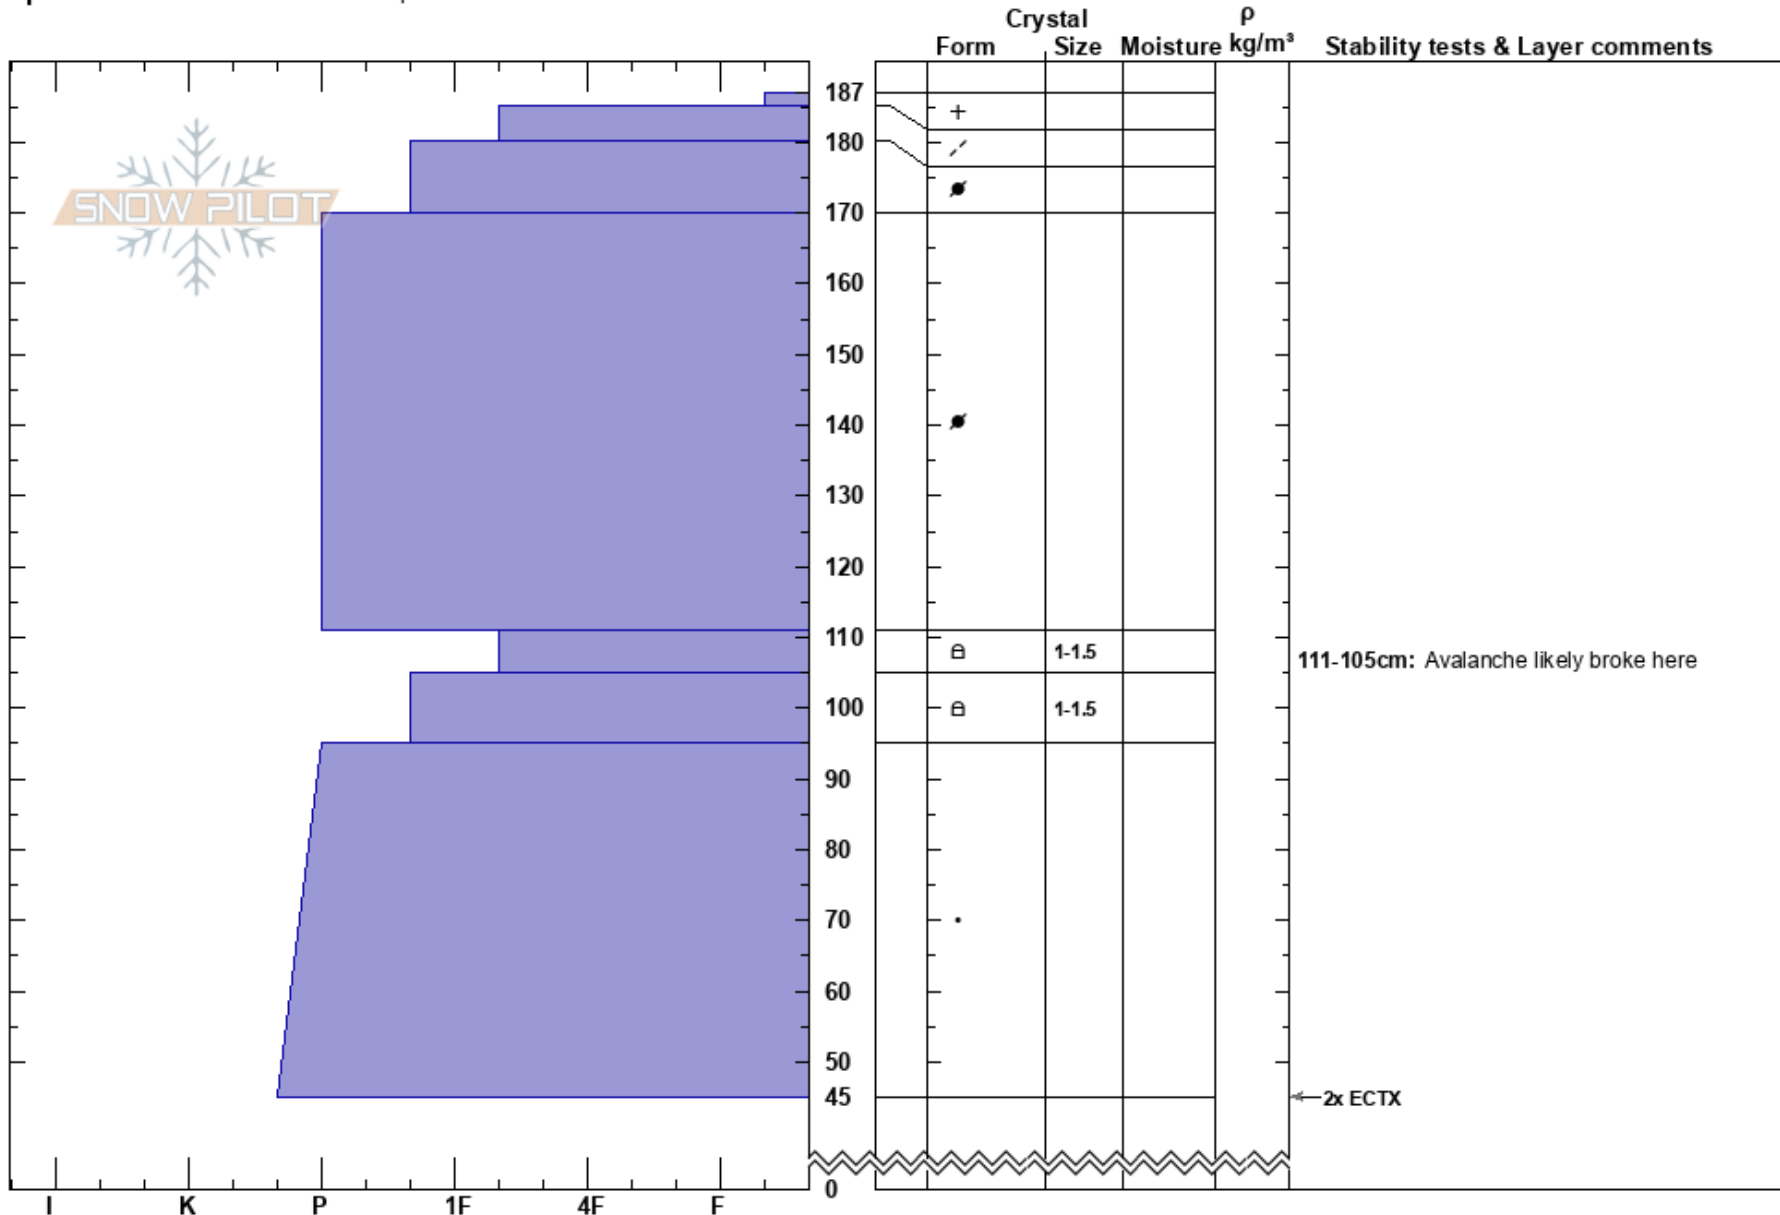

Chimney Rock Crown
Beartooths
MT

Zach Peterson
12/08/2022 - 11:45pm
Co-ord: 45.05521N, -109.95679W
Slope Angle:
Wind Loading: previous

Stability:
Air Temperature:
Sky Cover: BKN
Precipitation: NO
Wind: Calm

HS: 187
Layer Notes:
111-105cm: Avalanche likely broke here

Elevation: 9733 ft
Aspect: 315°

Specifics: Snowmobile tracks on slope

Notes: Chimney Rock crown profile