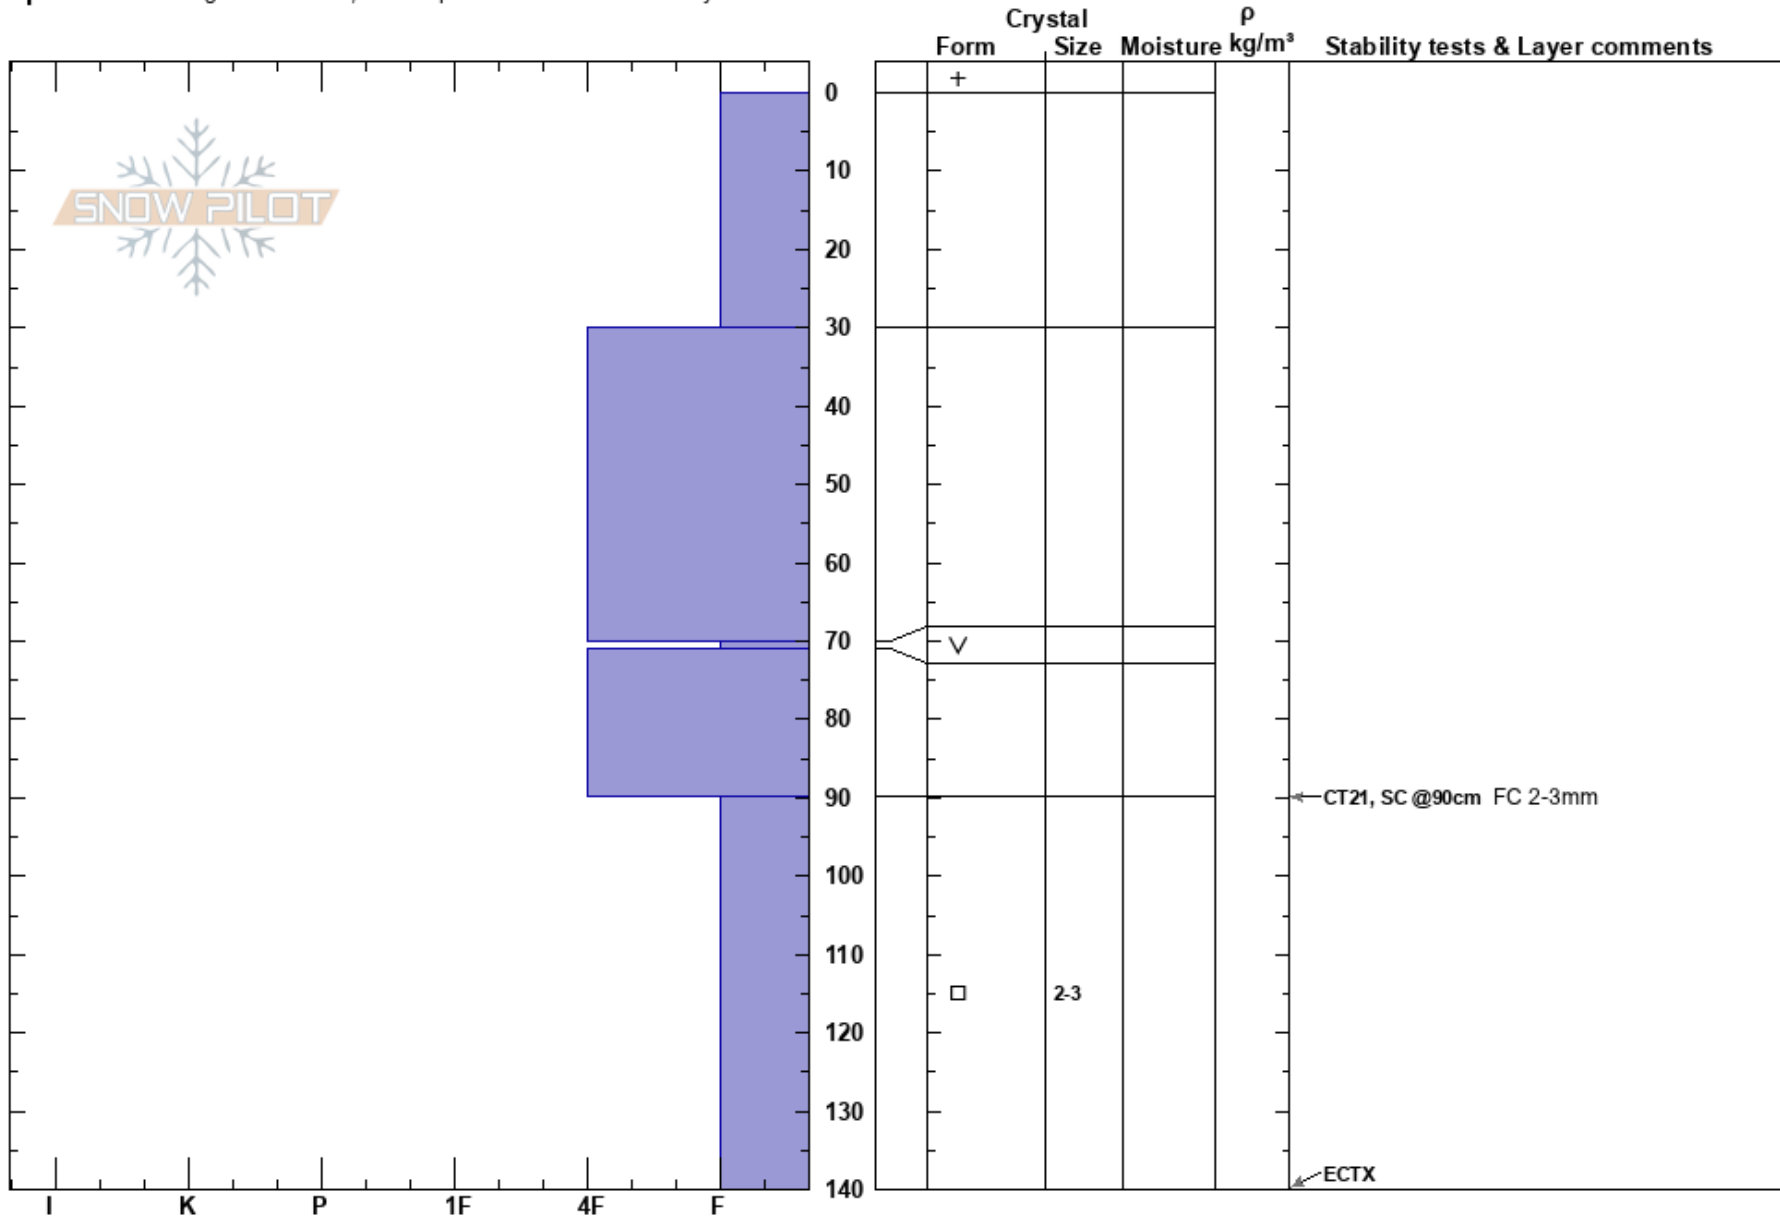

Magic
 Monashee
 BC
 Elevation: 1815 m
 Aspect: E
 Specifics: Pit dug in a Ski Area; Pit is representative of backcountry

Steve Zorn
 08/12/2022 - 13:50
 Co-ord:
 Slope Angle: 38°
 Wind Loading:

Stability:
 Air Temperature: -7°C
 Sky Cover: OVC
 Precipitation: S1
 Wind: SE Light Breeze

HS: 140
PF: 100
Layer Notes:

Notes: