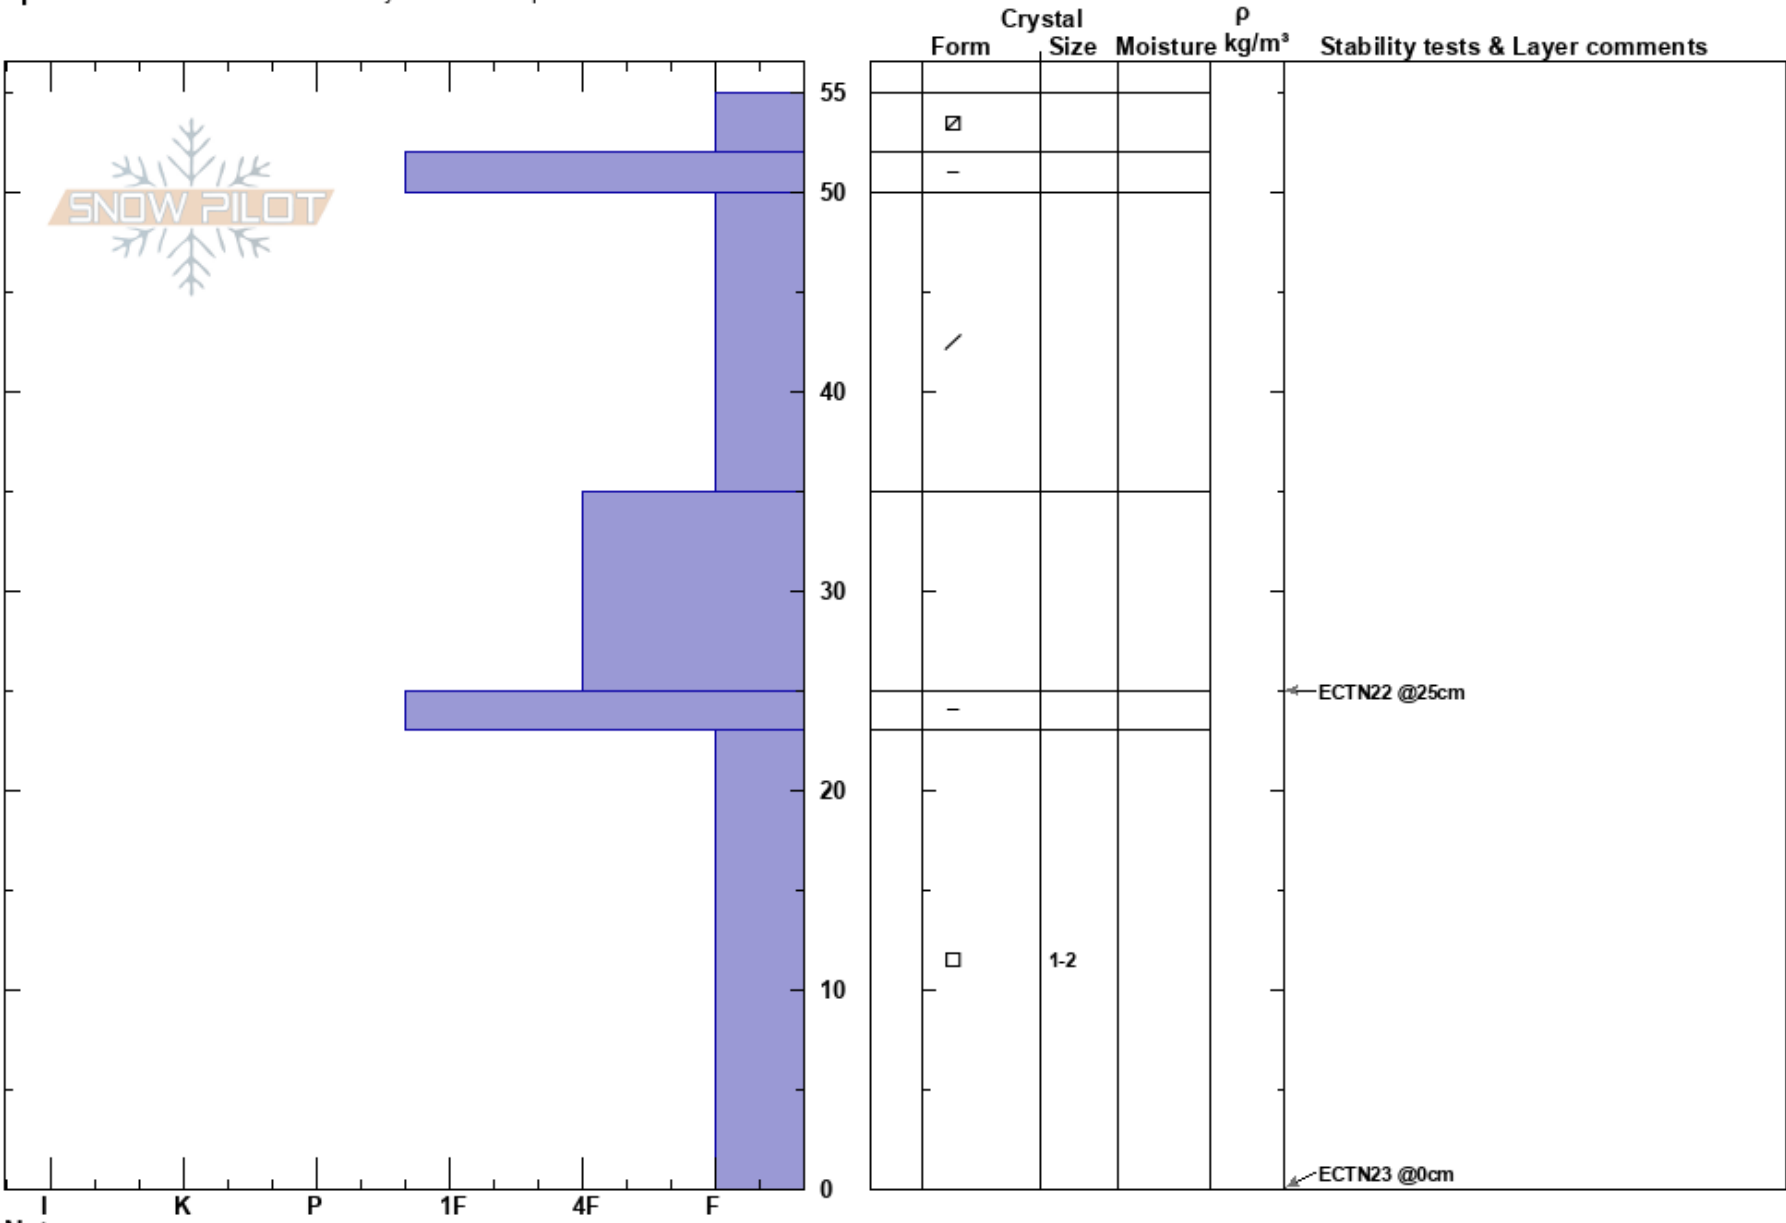

Beavers
 Teton Range
 WY
 Elevation: 7734 ft
 Aspect: SW
 Specifics: Recent avalanche activity on similar slopes

ted stegman
 12/08/2022 - 2:00pm
 Co-ord: 43.50268N, -110.97943E
 Slope Angle: 37°
 Wind Loading: no

Stability: Good HS:55
 Air Temperature: 25-23cm: Problematic layer
 Sky Cover: FEW
 Precipitation: NO
 Wind: SW Calm

Notes: Pit dug on the west side of the Beavers, just below the start zone