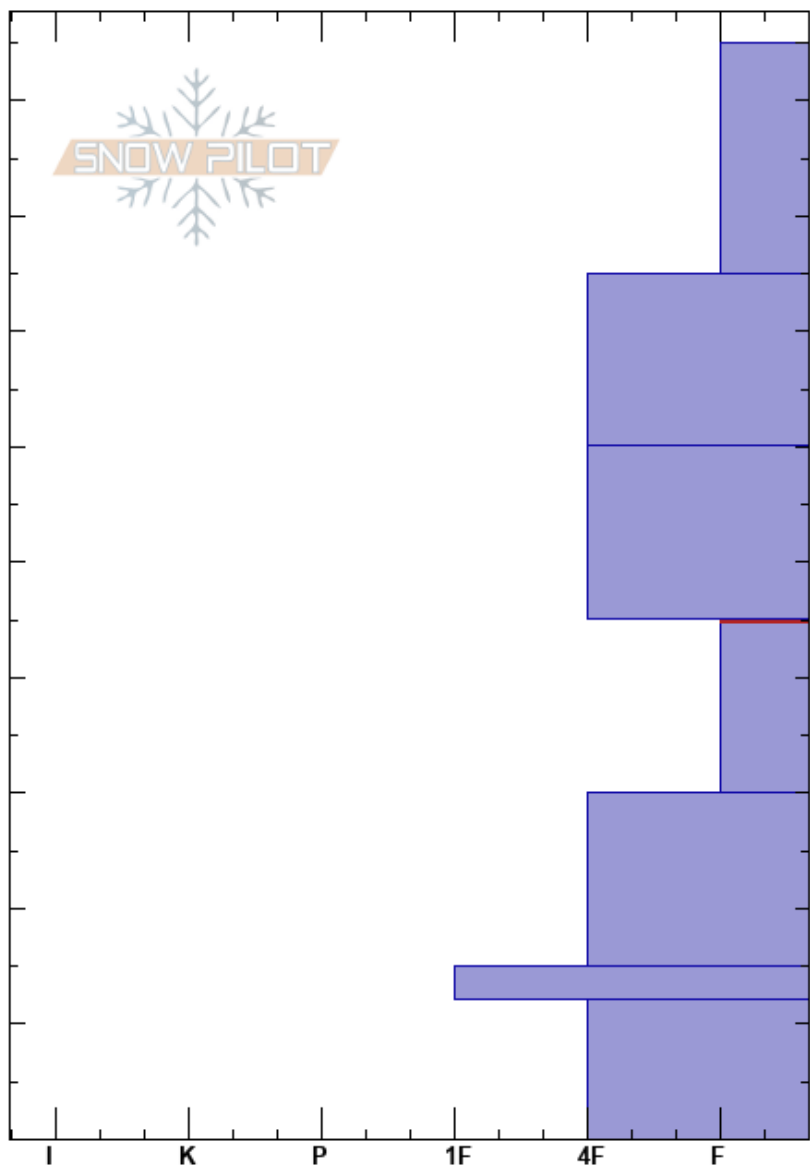

Beavers
 Teton Range
 WY
 Elevation: 7747 ft
 Aspect: W
 Specifics:

Dashiell Andrews
 12/08/2022 - 1:42pm
 Co-ord: 43.50313N, -110.97931W
 Slope Angle: 35°
 Wind Loading:

Stability:
 Air Temperature:
 Sky Cover: FEW
 Precipitation: NO
 Wind: Calm

HS: 95
 PF: 35 45-30cm: Problematic layer
 PS: 10

Height (cm)	Crystal		Moisture	ρ kg/m ³	Stability tests & Layer comments
	Form	Size			
95					
80	*				
70	/				
60	/				
50					← ECTP14 @50cm top of facets
40	⊖	1.5			
30	⊖				
20	⊖				
10	⊖	1			
0					