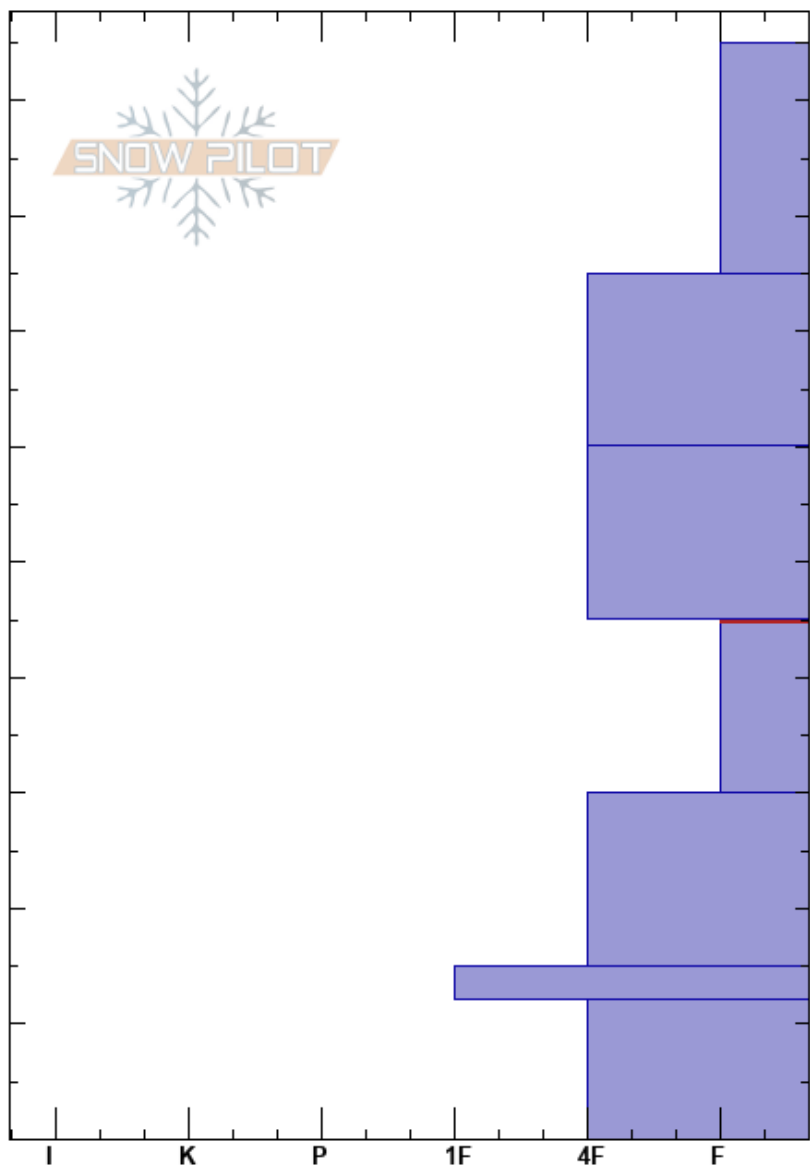

Beavers
 Teton Range
 WY
 Elevation: 7747 ft
 Aspect: W
 Specifics:

Dashiell Andrews
 12/08/2022 - 1:42pm
 Co-ord: 43.50313N, -110.97931W
 Slope Angle: 35°
 Wind Loading:

Stability:
 Air Temperature:
 Sky Cover: FEW
 Precipitation: NO
 Wind: Calm

HS: 95
 PF: 35 45-30cm: Problematic layer
 PS: 10

| Height (cm) | Crystal | | Moisture | ρ kg/m ³ | Stability tests & Layer comments |
|-------------|---------|------|----------|-----------------------------|----------------------------------|
| | Form | Size | | | |
| 95 | | | | | |
| 80 | * | | | | |
| 70 | / | | | | |
| 60 | / | | | | |
| 50 | | | | | ← ECTP14 @50cm top of facets |
| 40 | ⊖ | 1.5 | | | |
| 30 | ⊖ | | | | |
| 20 | ⊖ | | | | |
| 10 | ⊖ | 1 | | | |
| 0 | | | | | |