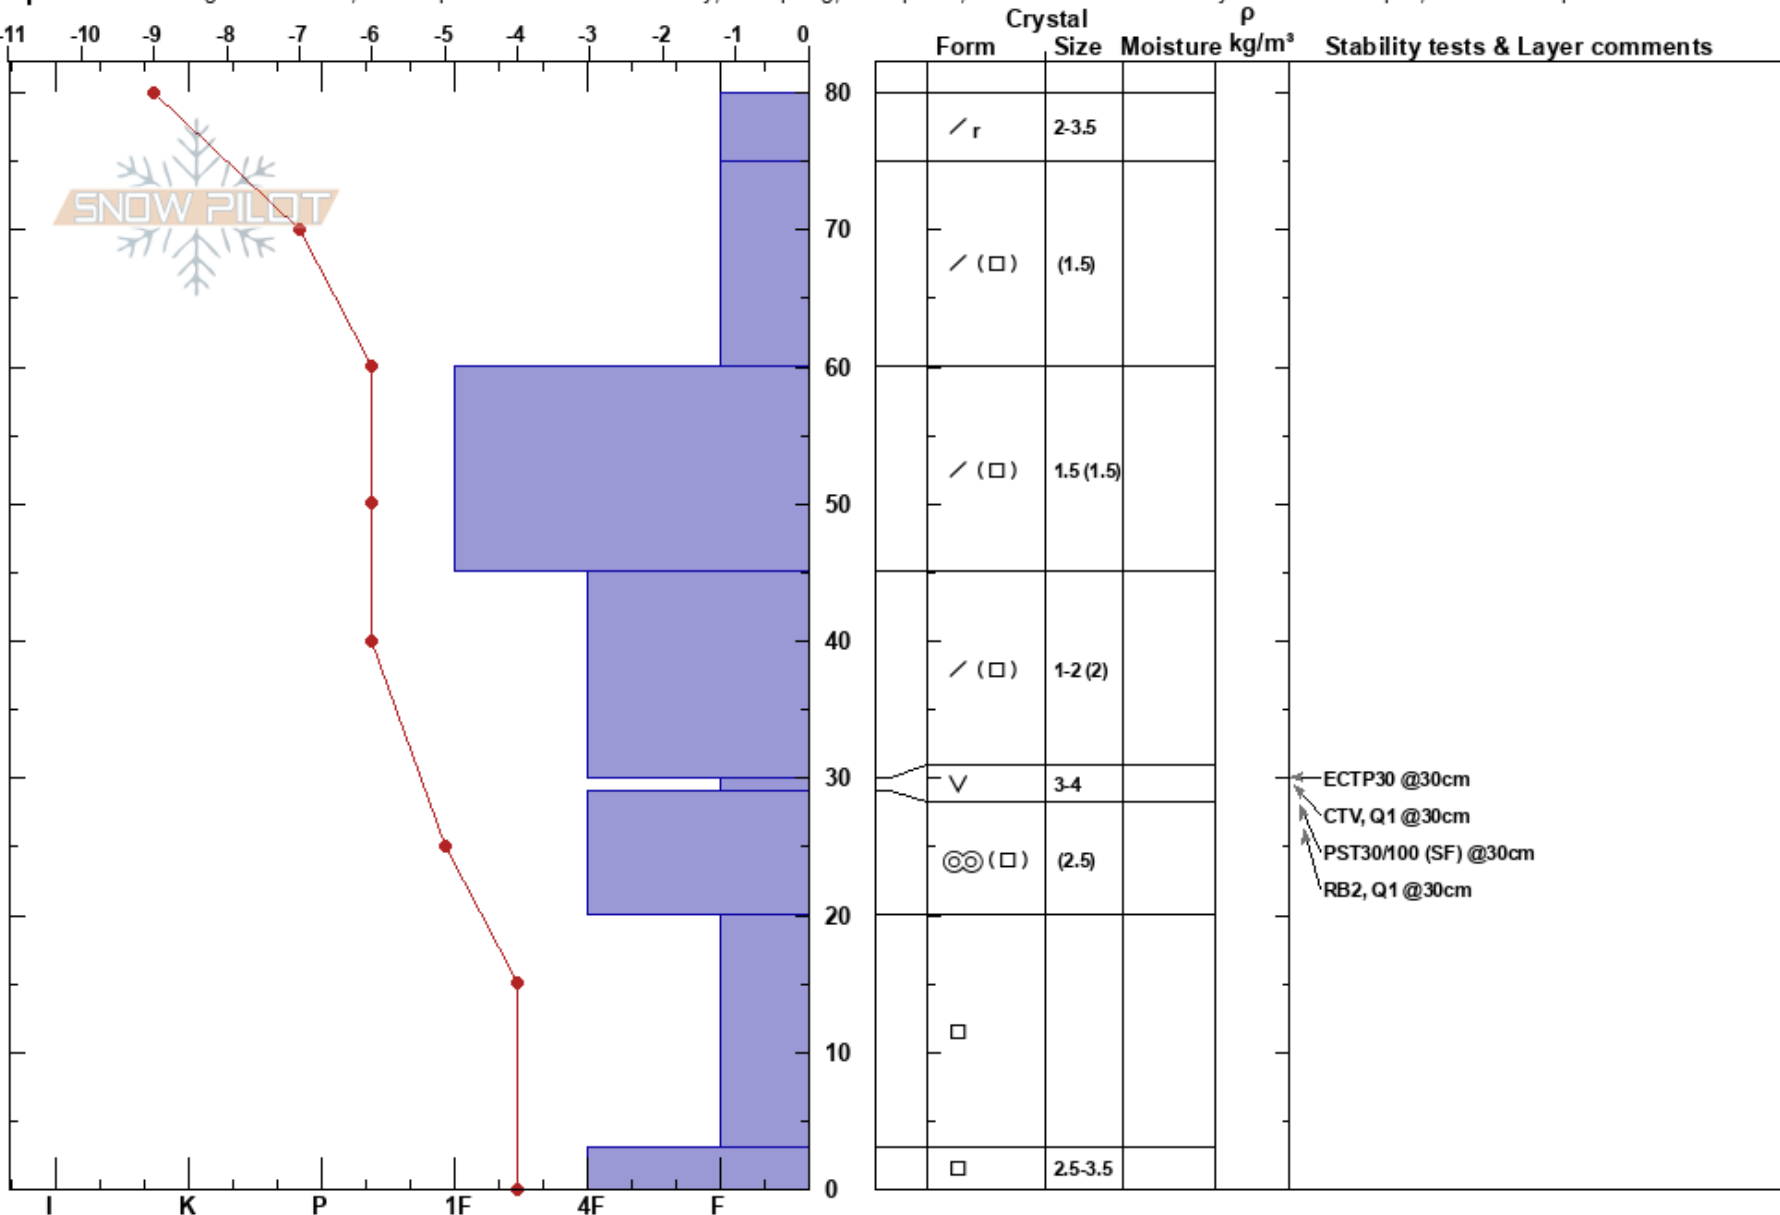

Moonshine Pre-Opening  
 Silver Valley Area  
 ID  
 Elevation: 5708 ft  
 Aspect: NE

REID Allen  
 12/06/2022 - 8:00am  
 Co-ord: 11T NN 65155 60306  
 Slope Angle: 33°  
 Wind Loading: no

Stability: Poor  
 Air Temperature: -9°C  
 Sky Cover: OVC  
 Precipitation: S-1  
 Wind: NE Light Breeze  
 HS: 80  
 PF: 70  
 PS: 30  
 30-29cm: Problematic layer

Specifics: Pit dug in a Ski Area; Pit is representative of backcountry; Collapsing, widespread; Recent avalanche activity on different slopes; We skied slope

Notes: