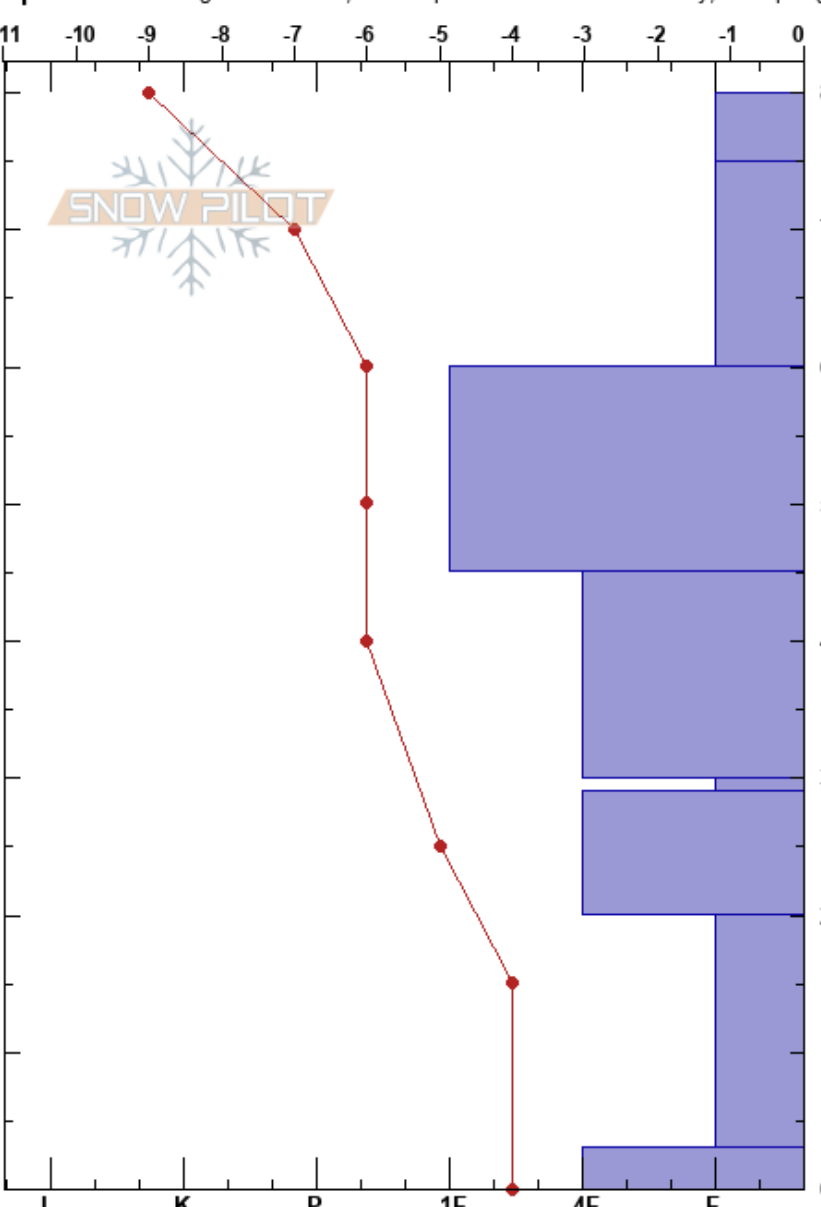

Moonshine Pre-Opening
 Silver Valley Area
 ID
 Elevation: 5708 ft
 Aspect: NE

REID Allen
 12/06/2022 - 8:00am
 Co-ord: 11T NN 65155 60306
 Slope Angle: 33°
 Wind Loading: no

Stability: Poor
 Air Temperature: -9°C
 Sky Cover: OVC
 Precipitation: S-1
 Wind: NE Light Breeze
 HS: 80
 PF: 70
 PS: 30
 30-29cm: Problematic layer

Specifics: Pit dug in a Ski Area; Pit is representative of backcountry; Collapsing, widespread; Recent avalanche activity on different slopes; We skied slope

Crystal Form	Crystal Size	Moisture	kg/m ³	Stability tests & Layer comments
/r	2-3.5			
/ (□)	(1.5)			
/ (□)	1.5 (1.5)			
/ (□)	1-2 (2)			
∨	3-4			ECTP30 @30cm
⊙ (□)	(2.5)			CTV, Q1 @30cm PST30/100 (SF) @30cm RB2, Q1 @30cm
□				
□	2.5-3.5			