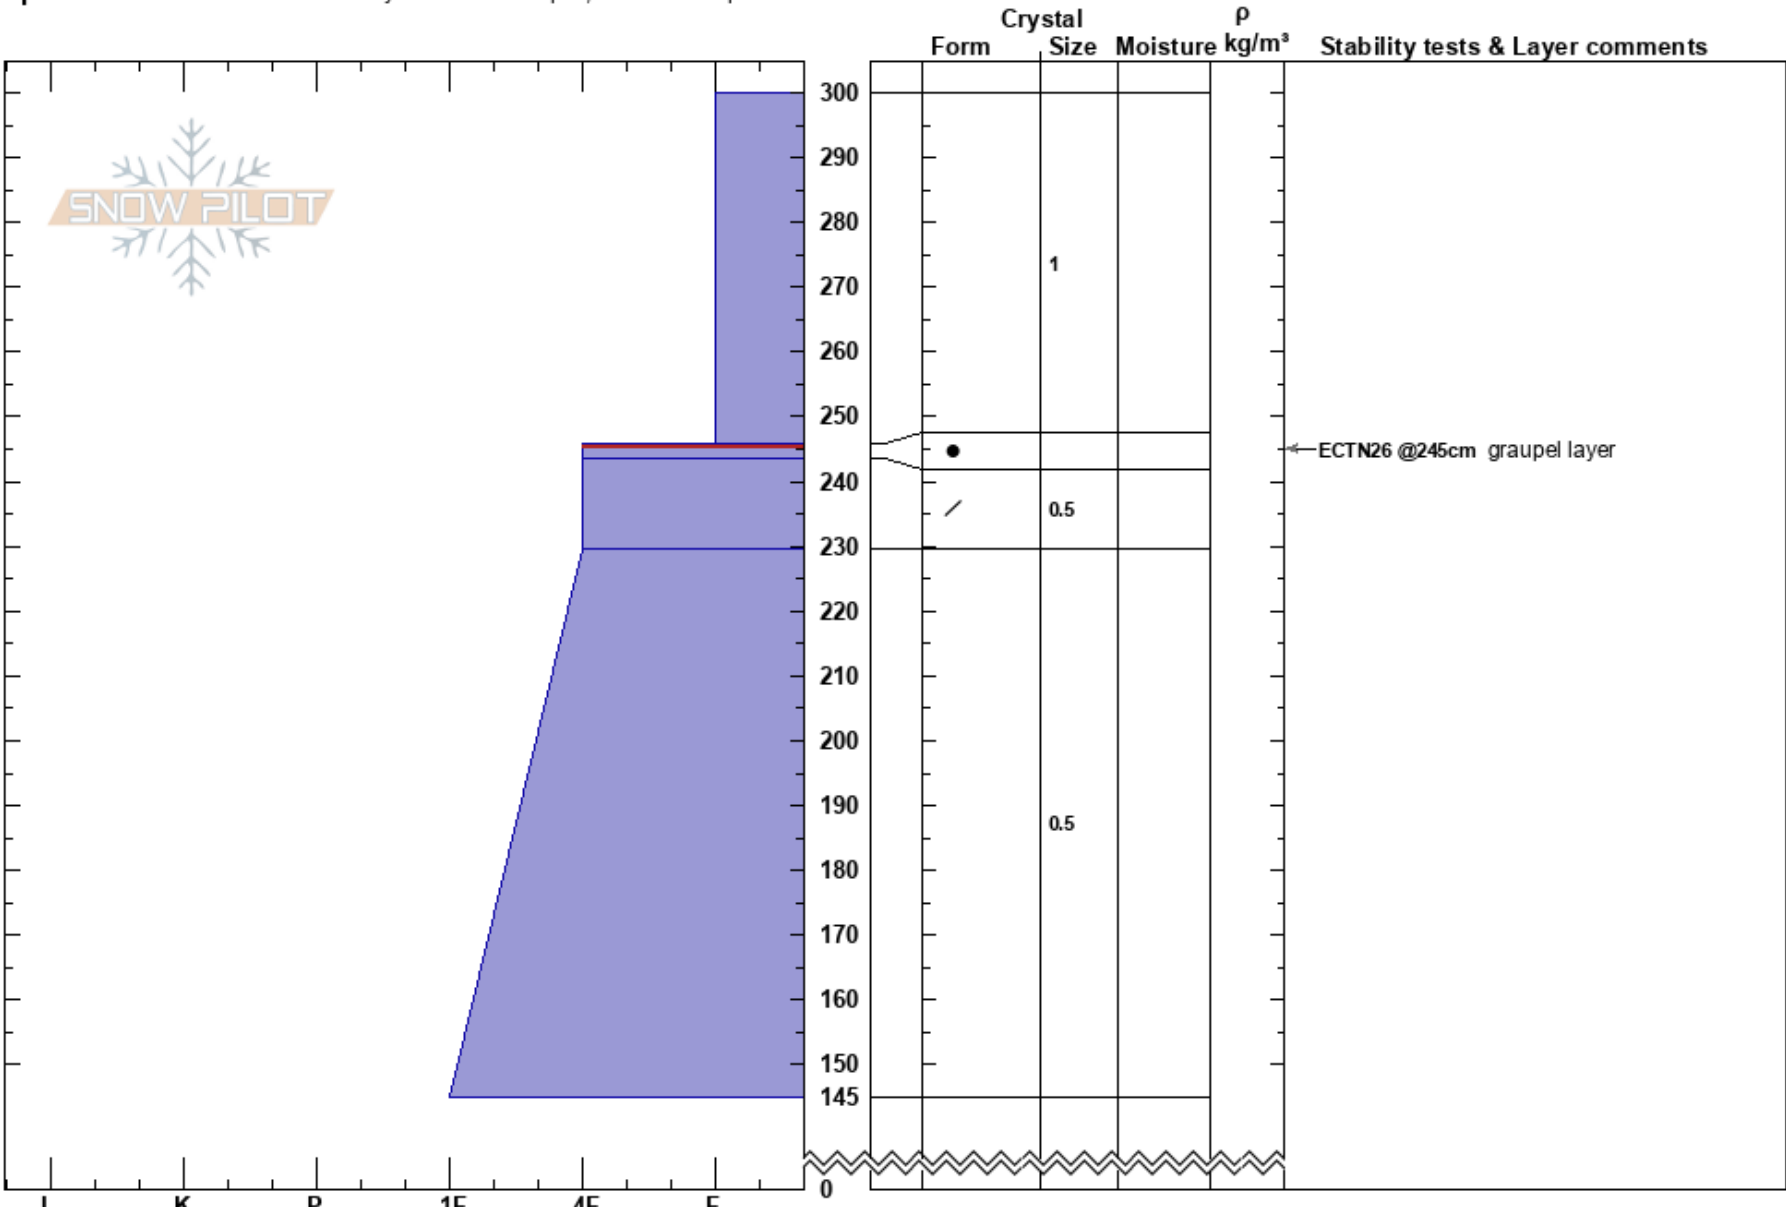

Cody Looker L 4 Shadows Dave Miller
 Teton Range 12/07/2022 - 11:00am
 WY Co-ord: 43.58105N, -110.89256E
 Elevation: 10284 ft Slope Angle: 32°
 Aspect: N Wind Loading: no
 Specifics: Recent avalanche activity on different slopes; We skied slope

Stability: Fair HS: 300 Layer Notes:
 Air Temperature: 25°F PF: 70 245.8-243.4cm: Problematic layer
 Sky Cover: PS: 65
 Precipitation: NO
 Wind: SW Calm

Notes: lookers left of lower 4 Shadows Quality 1 powder