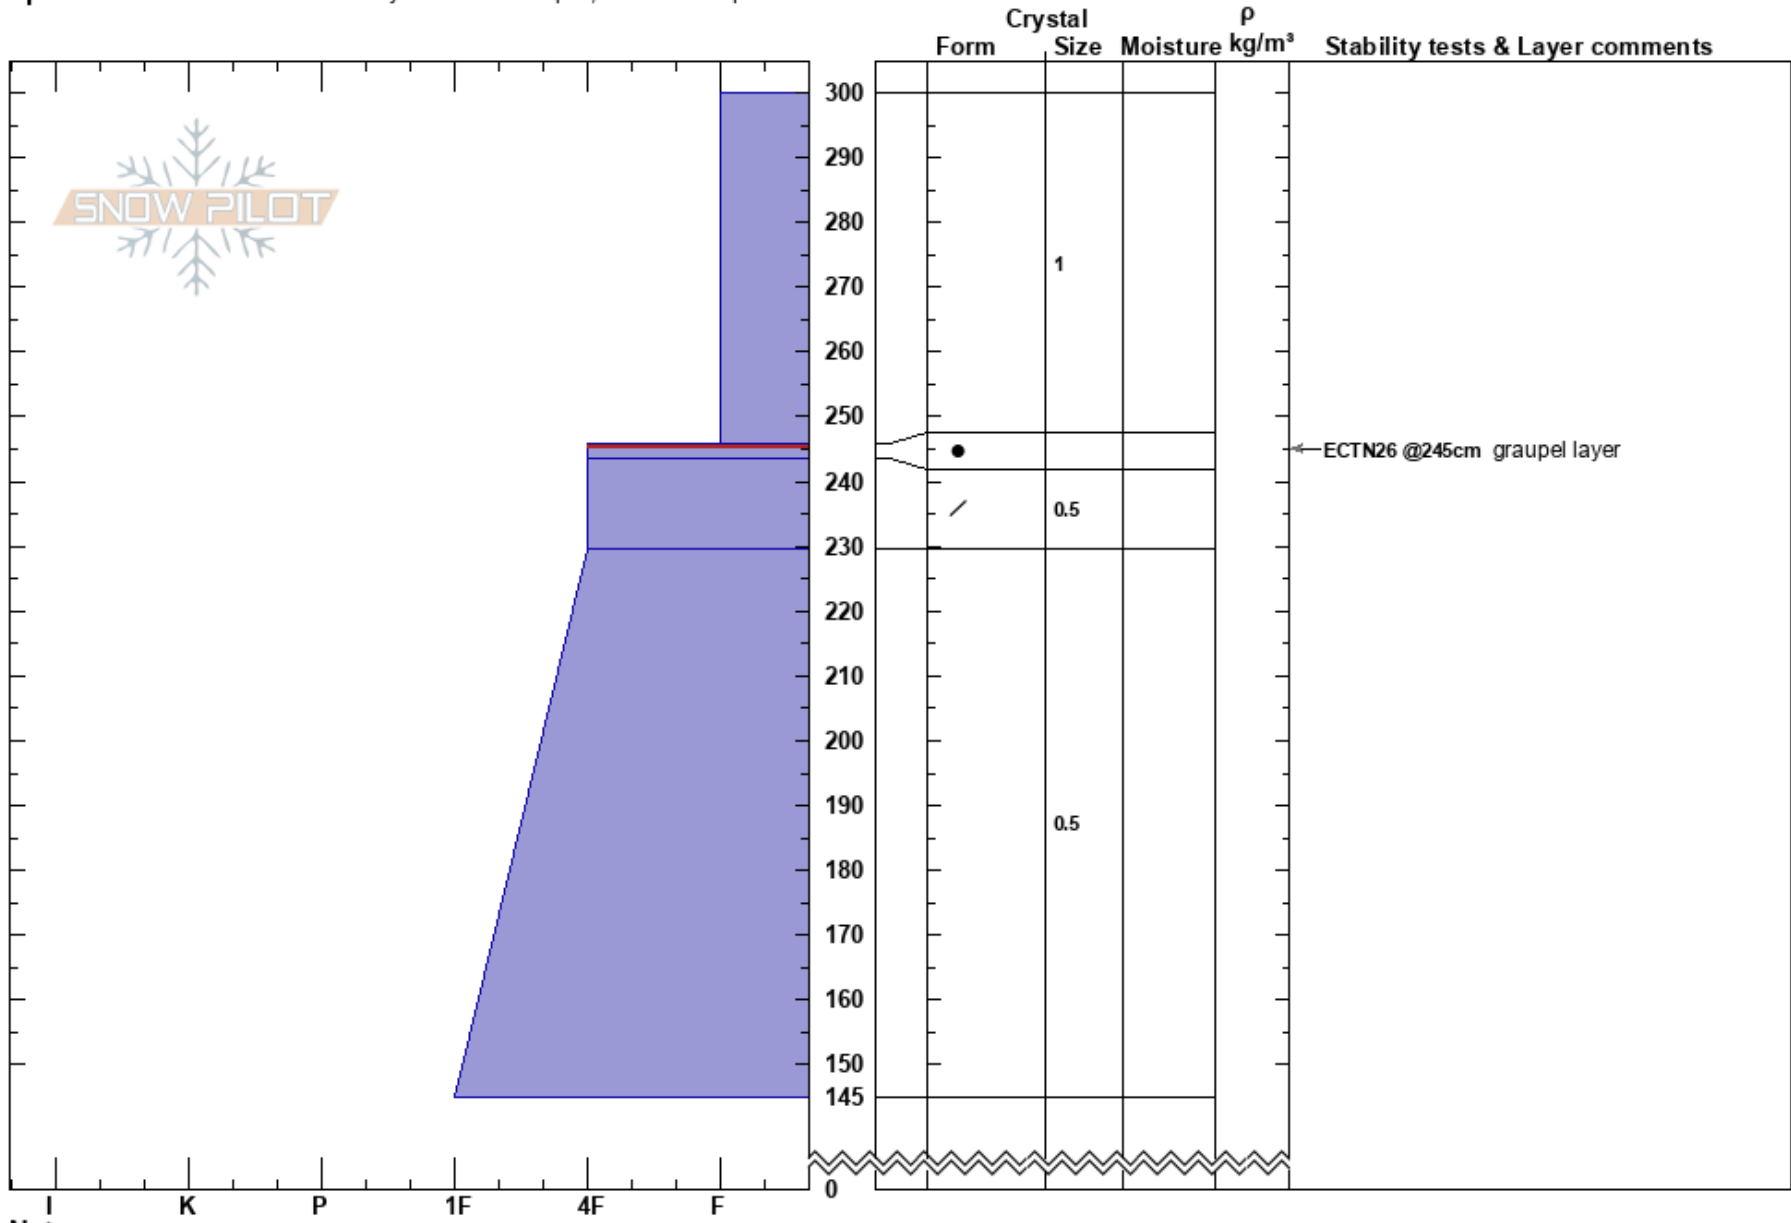

Cody Looker L 4 Shadows Dave Miller  
 Teton Range 12/07/2022 - 11:00am  
 WY Co-ord: 43.58105N, -110.89256E  
 Elevation: 10284 ft Slope Angle: 32°  
 Aspect: N Wind Loading: no  
 Specifics: Recent avalanche activity on different slopes; We skied slope

Stability: Fair HS: 300 Layer Notes:  
 Air Temperature: 25°F PF: 70 245.8-243.4cm: Problematic layer  
 Sky Cover: PS: 65  
 Precipitation: NO  
 Wind: SW Calm

Notes: lookers left of lower 4 Shadows Quality 1 powder