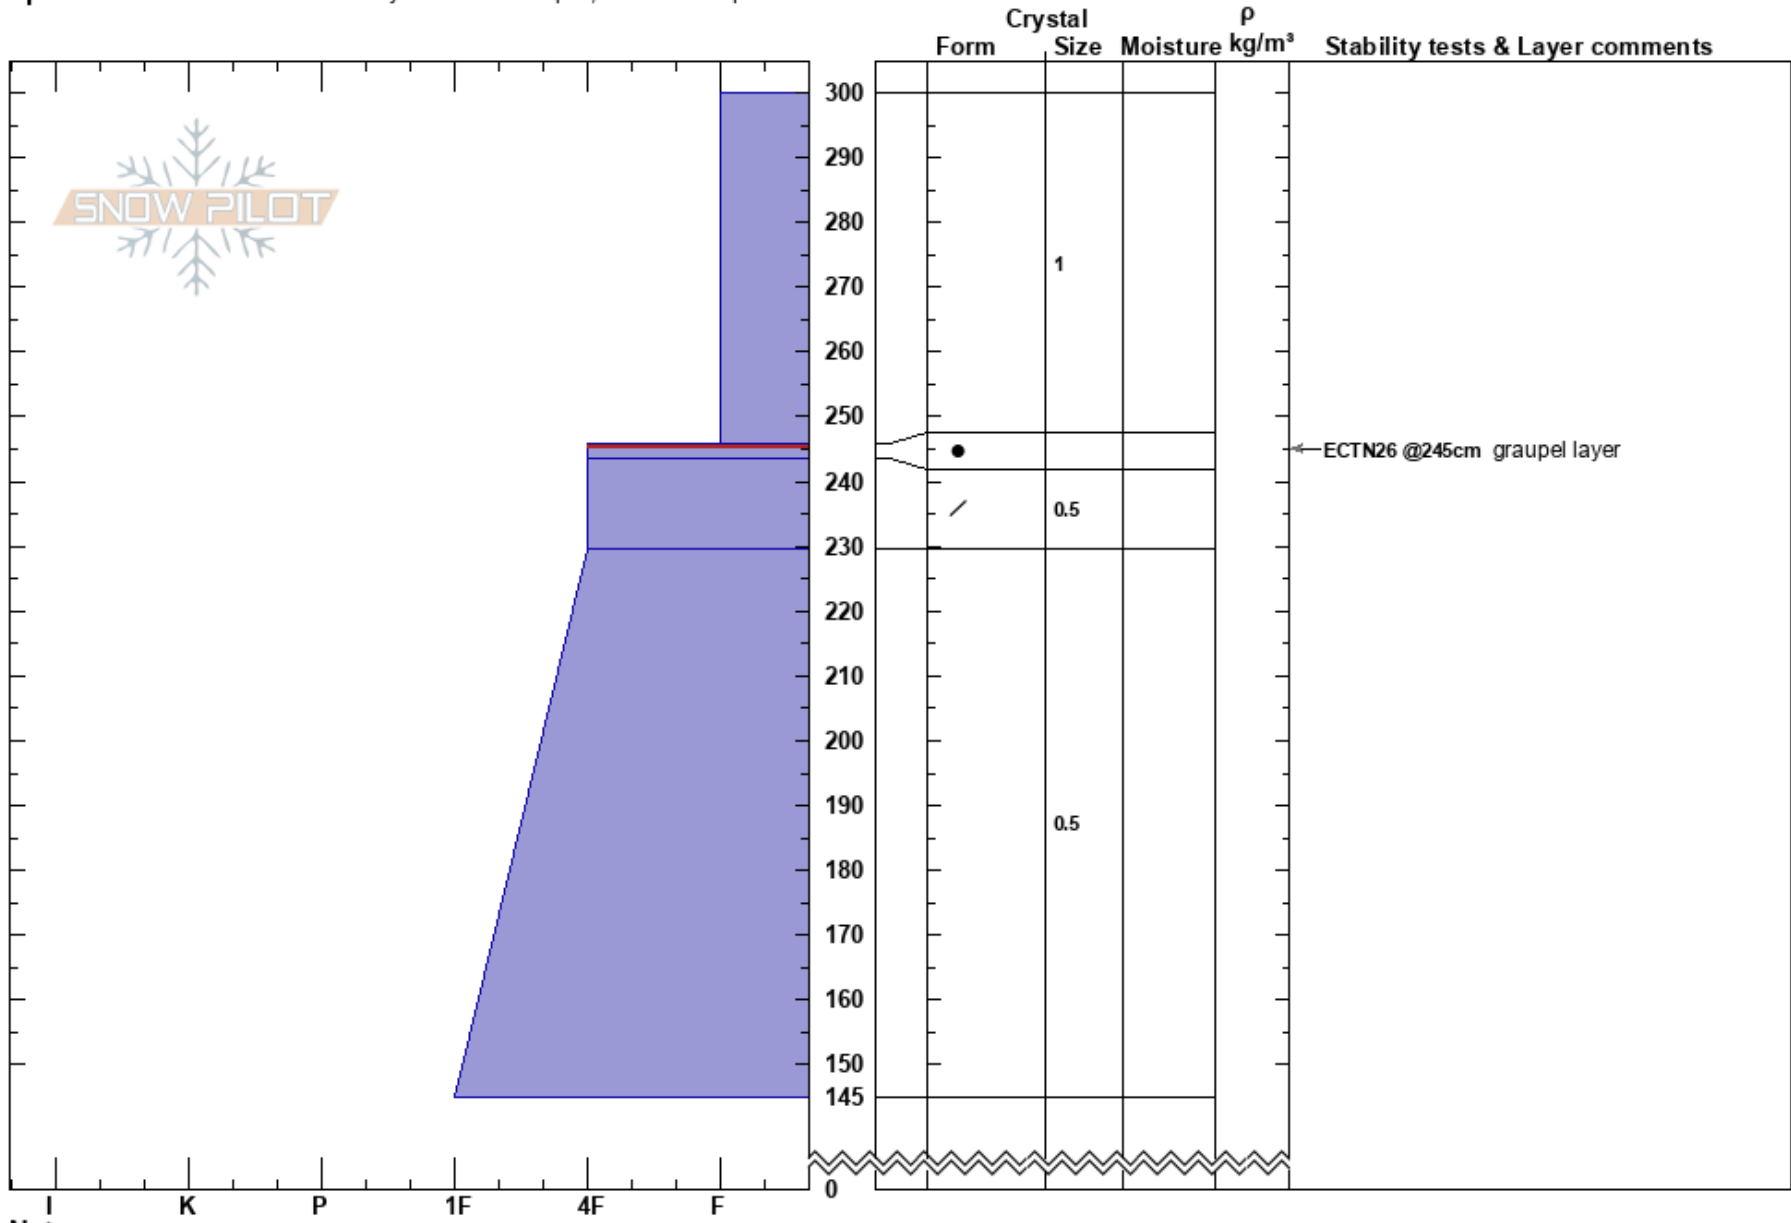

Cody Looker L 4 Shadows Dave Miller
 Teton Range 12/07/2022 - 11:00am
 WY Co-ord: 43.58105N, -110.89256E
 Elevation: 10284 ft Slope Angle: 32°
 Aspect: N Wind Loading: no
 Specifics: Recent avalanche activity on different slopes; We skied slope

Stability: Fair HS: 300 Layer Notes:
 Air Temperature: 25°F PF: 70 245.8-243.4cm: Problematic layer
 Sky Cover: PS: 65
 Precipitation: NO
 Wind: SW Calm

Notes: lookers left of lower 4 Shadows Quality 1 powder