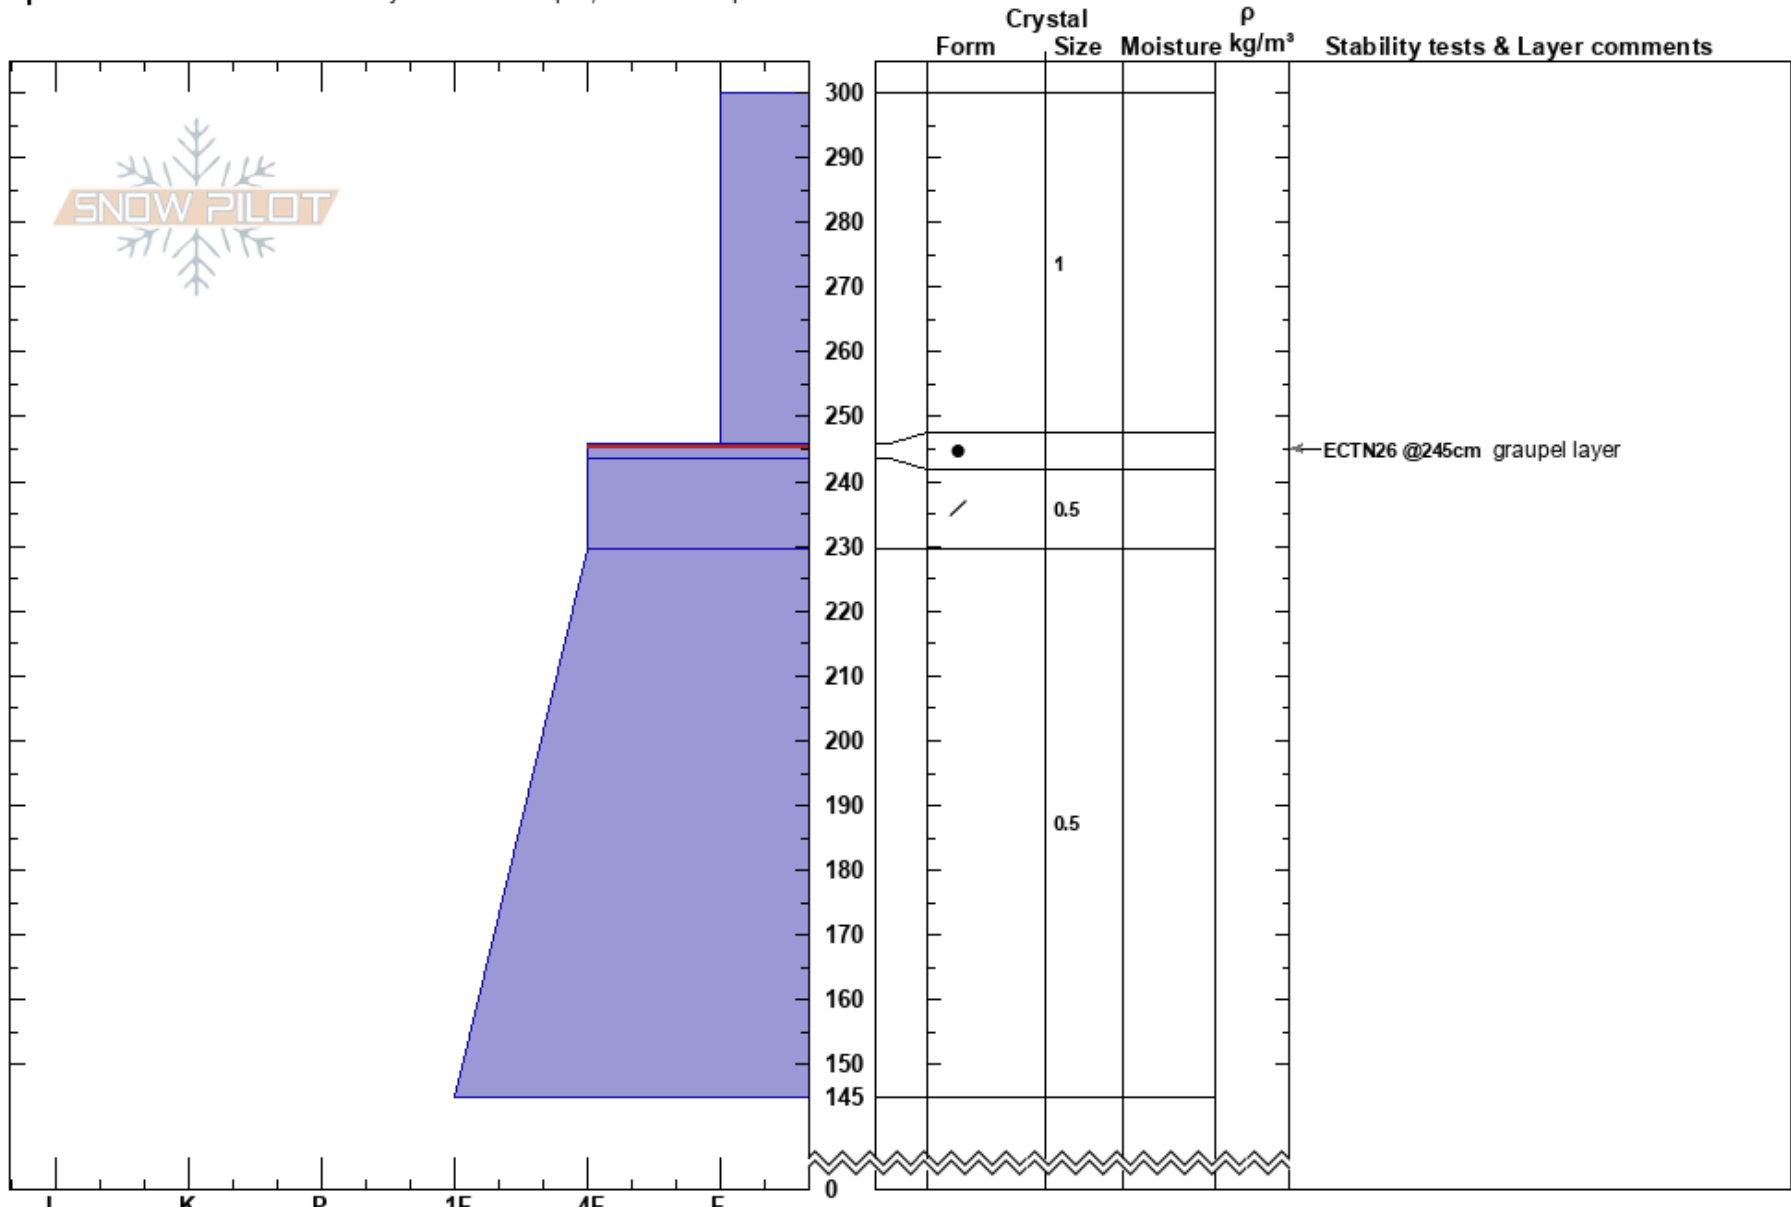

Cody Looker L 4 Shadows Dave Miller  
 Teton Range 12/07/2022 - 11:00am  
 WY Co-ord: 43.58105N, -110.89256E  
 Elevation: 10284 ft Slope Angle: 32°  
 Aspect: N Wind Loading: no  
 Specifics: Recent avalanche activity on different slopes; We skied slope

Stability: Fair HS: 300 Layer Notes:  
 Air Temperature: 25°F PF: 70 245.8-243.4cm: Problematic layer  
 Sky Cover: PS: 65  
 Precipitation: NO  
 Wind: SW Calm

Notes: lookers left of lower 4 Shadows Quality 1 powder