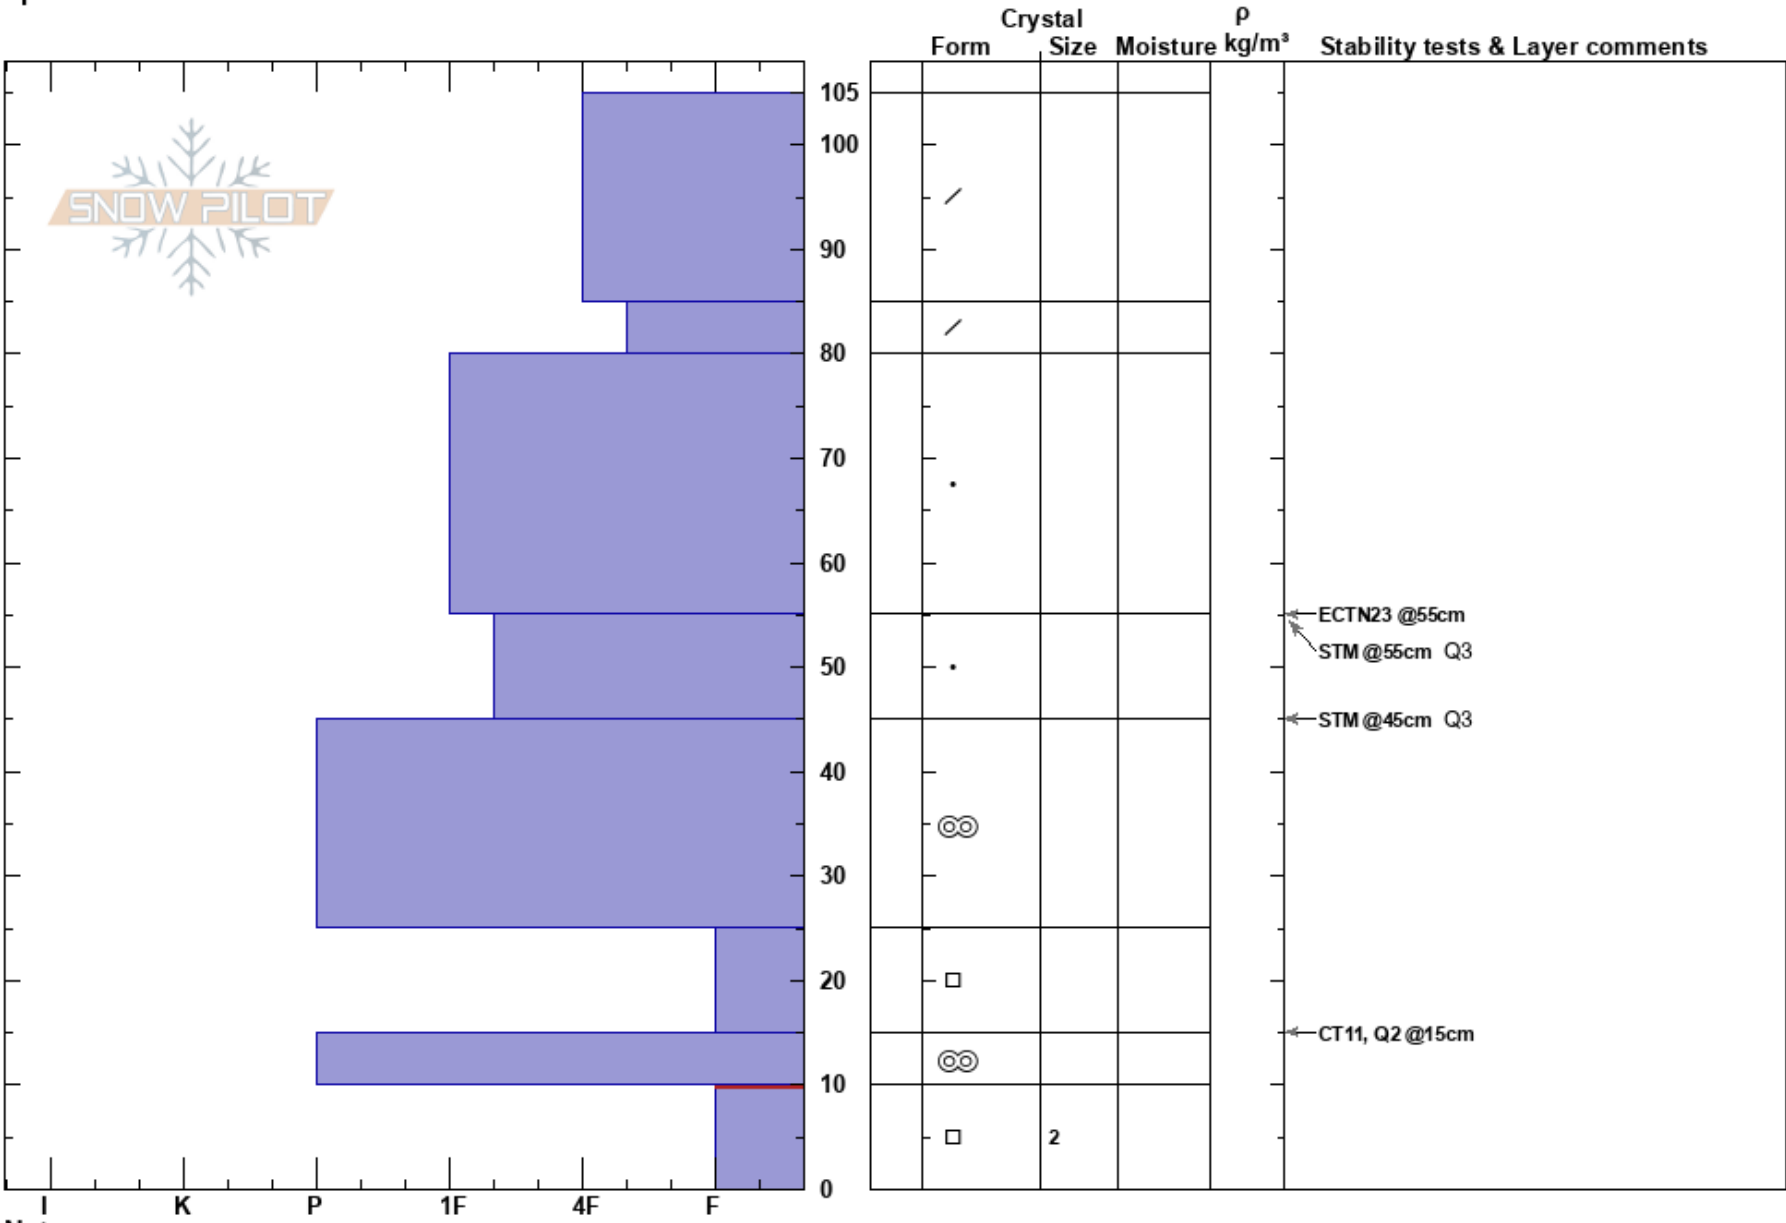

Upper Twin SZ
 Teton Range
 WY
 Elevation: 9813 ft
 Aspect: SE
 Specifics:

Dashiell Andrews
 12/05/2022 - 12:30pm
 Co-ord: 43.50493N, -110.94991W
 Slope Angle: 28°
 Wind Loading: previous

Stability:
 Air Temperature:
 Sky Cover: OVC
 Precipitation: S-1
 Wind: SW Light Breeze

HS: 105
 PF: 30 10-0cm: Problematic layer
 PS: 10

Notes: