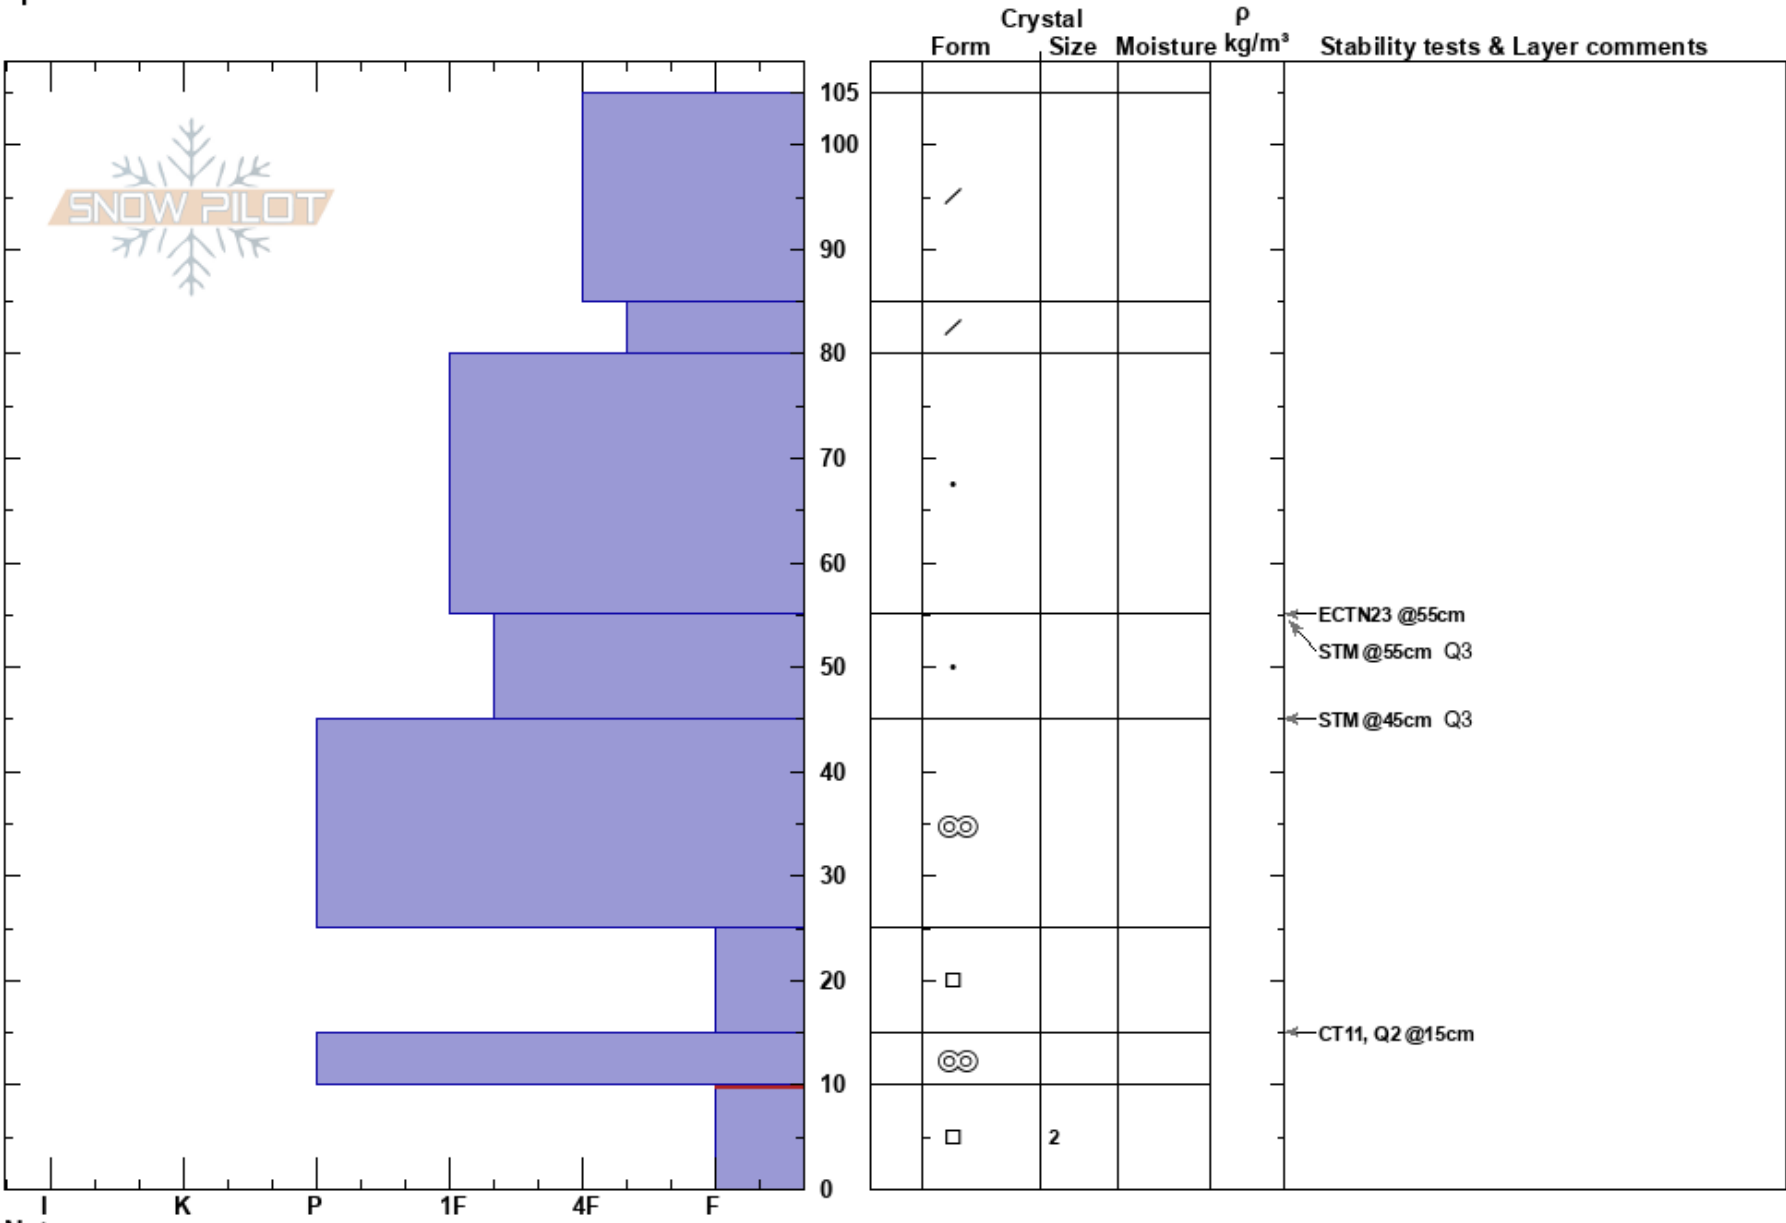

Upper Twin SZ  
 Teton Range  
 WY  
 Elevation: 9813 ft  
 Aspect: SE  
 Specifics:

Dashiell Andrews  
 12/05/2022 - 12:30pm  
 Co-ord: 43.50493N, -110.94991W  
 Slope Angle: 28°  
 Wind Loading: previous

Stability:  
 Air Temperature:  
 Sky Cover: OVC  
 Precipitation: S-1  
 Wind: SW Light Breeze

HS: 105  
 PF: 30 10-0cm: Problematic layer  
 PS: 10

Notes: