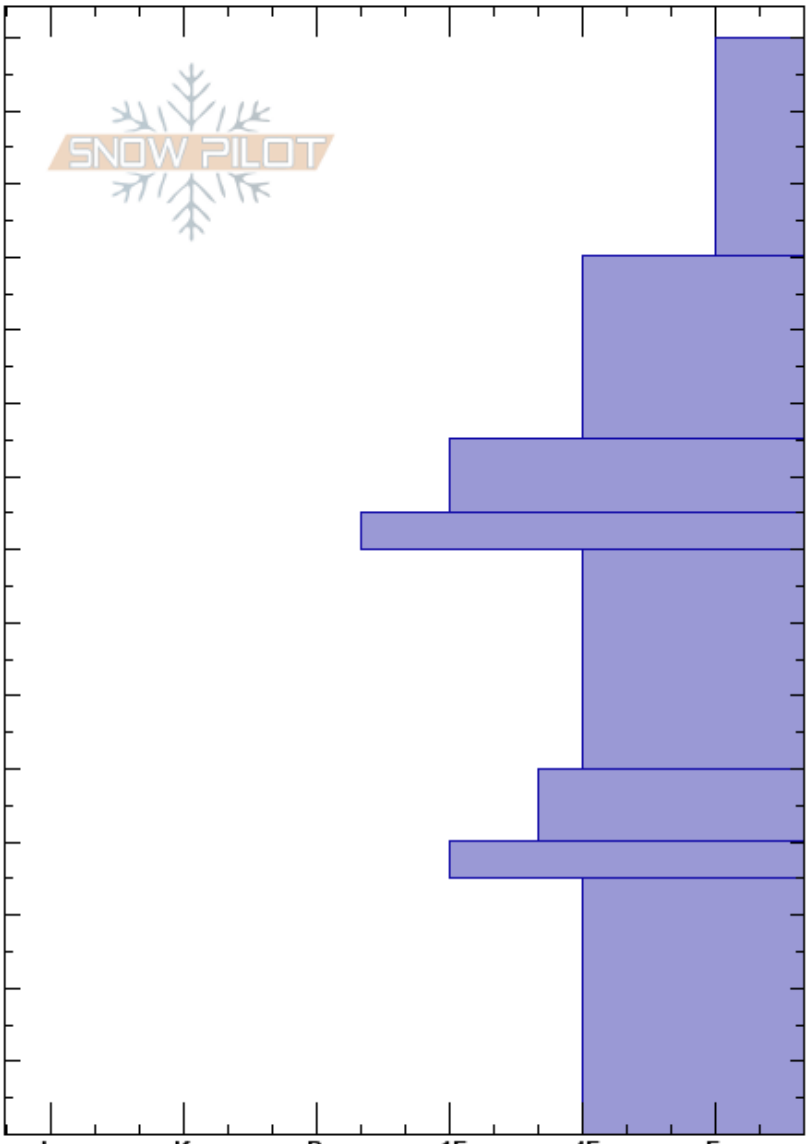

Glory Bowl 2&3
 Teton Range
 WY
 Elevation: 9811 ft
 Aspect: SE
 Specifics: Recent avalanche activity on different slopes; Ski tracks on slope

ted stegman
 12/05/2022 - 1:30pm
 Co-ord: 43.50541N, -110.94912E
 Slope Angle: 30°
 Wind Loading: yes

Stability:
 Air Temperature:
 Sky Cover: OVC
 Precipitation: S-1
 Wind: SE Light Breeze

HS: 150
 PF: 30 40-35cm: Problematic layer
 PS: 15

Layer Notes:

Depth (cm)	Crystal		Moisture	ρ kg/m ³	Stability tests & Layer comments
	Form	Size			
150					
140					
135	+				← ECTN6 @135cm
120					
110	/				
100					
90	/				
85					
80					← STM @80cm
70					
60					
50					
45					
40					
30					
20					
10					
0					

Notes: Quick pit dug in Glory Bowl between Gazex exploders 2# and 3#