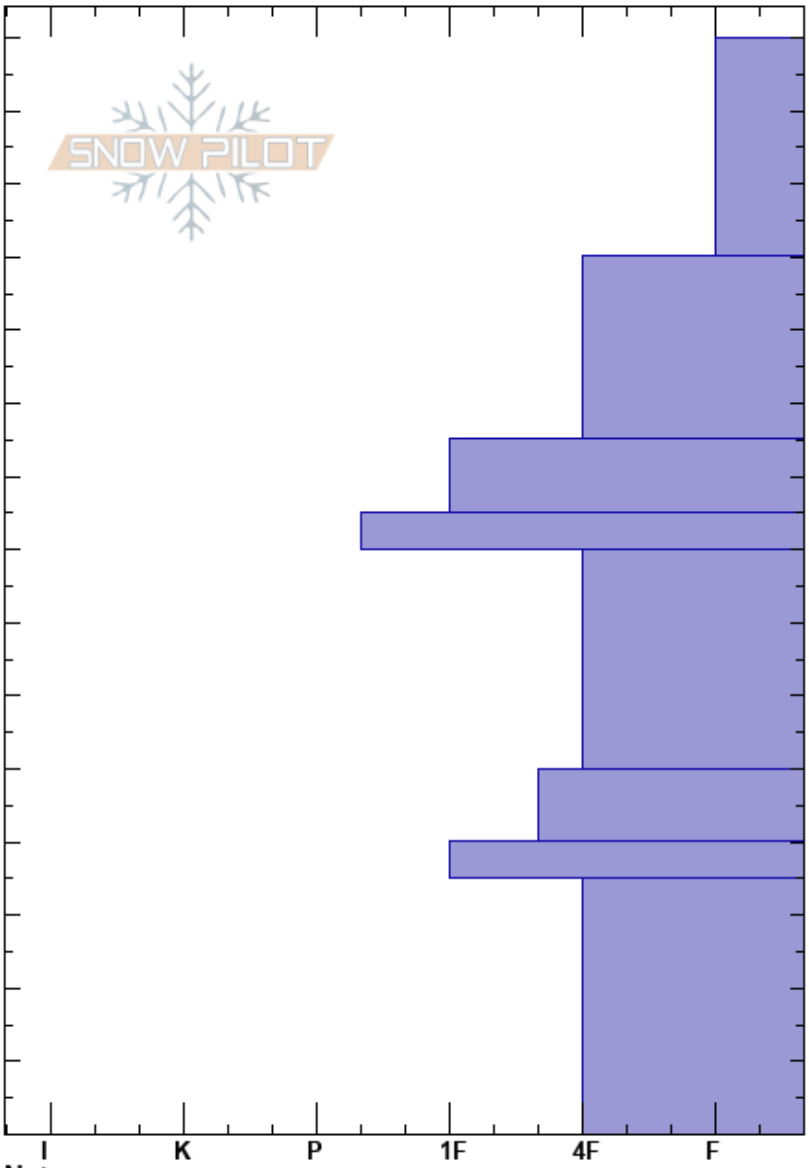

Glory Bowl 2&3  
 Teton Range  
 WY  
 Elevation: 9811 ft  
 Aspect: SE  
 Specifics: Recent avalanche activity on different slopes; Ski tracks on slope

ted stegman  
 12/05/2022 - 1:30pm  
 Co-ord: 43.50541N, -110.94912E  
 Slope Angle: 30°  
 Wind Loading: yes

Stability:  
 Air Temperature:  
 Sky Cover: OVC  
 Precipitation: S-1  
 Wind: SE Light Breeze

HS: 150  
 PF: 30 40-35cm: Problematic layer  
 PS: 15

Layer Notes:

Depth (cm)	Crystal		Moisture	$\rho$ kg/m <sup>3</sup>	Stability tests & Layer comments
	Form	Size			
150					
140					
135	+				← ECTN6 @135cm
120					
110	/				
100					
90	/				
80					← STM @80cm
70					
60					
50					
40					
30					
20					
10					
0					

Notes: Quick pit dug in Glory Bowl between Gazex exploders 2# and 3#