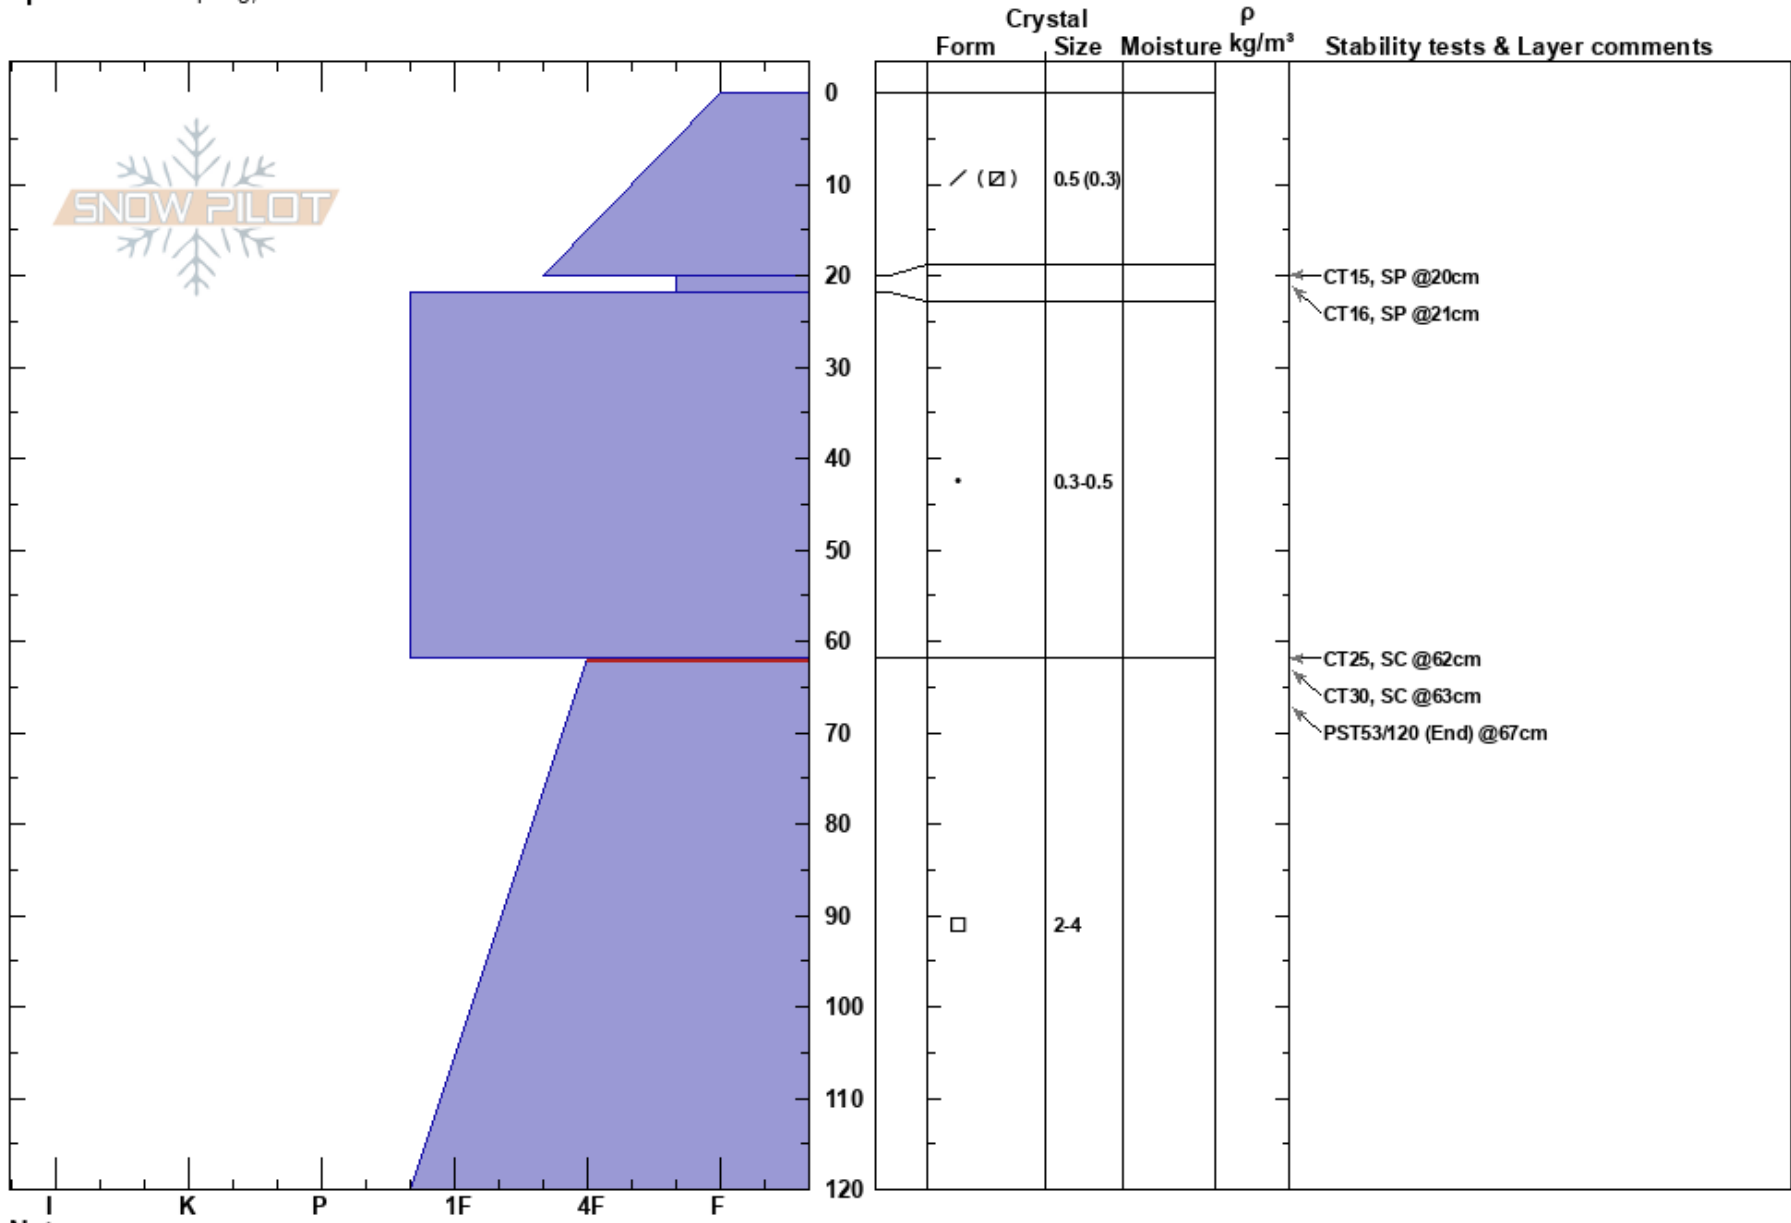

In Between  
 Salmon River Mountains  
 ID  
 Elevation: 7200 ft  
 Aspect: NE  
 Specifics: Collapsing, localized

Sam Thackeray  
 12/07/2022 - 12:15pm  
 Co-ord:  
 Slope Angle: 19°  
 Wind Loading: previous

Stability: **HS: 120**  
 Air Temperature: -6°C **PF: 28** 62-120cm: Problematic layer  
 Sky Cover: BKN  
 Precipitation: NO  
 Wind: SW Light Breeze

Notes: