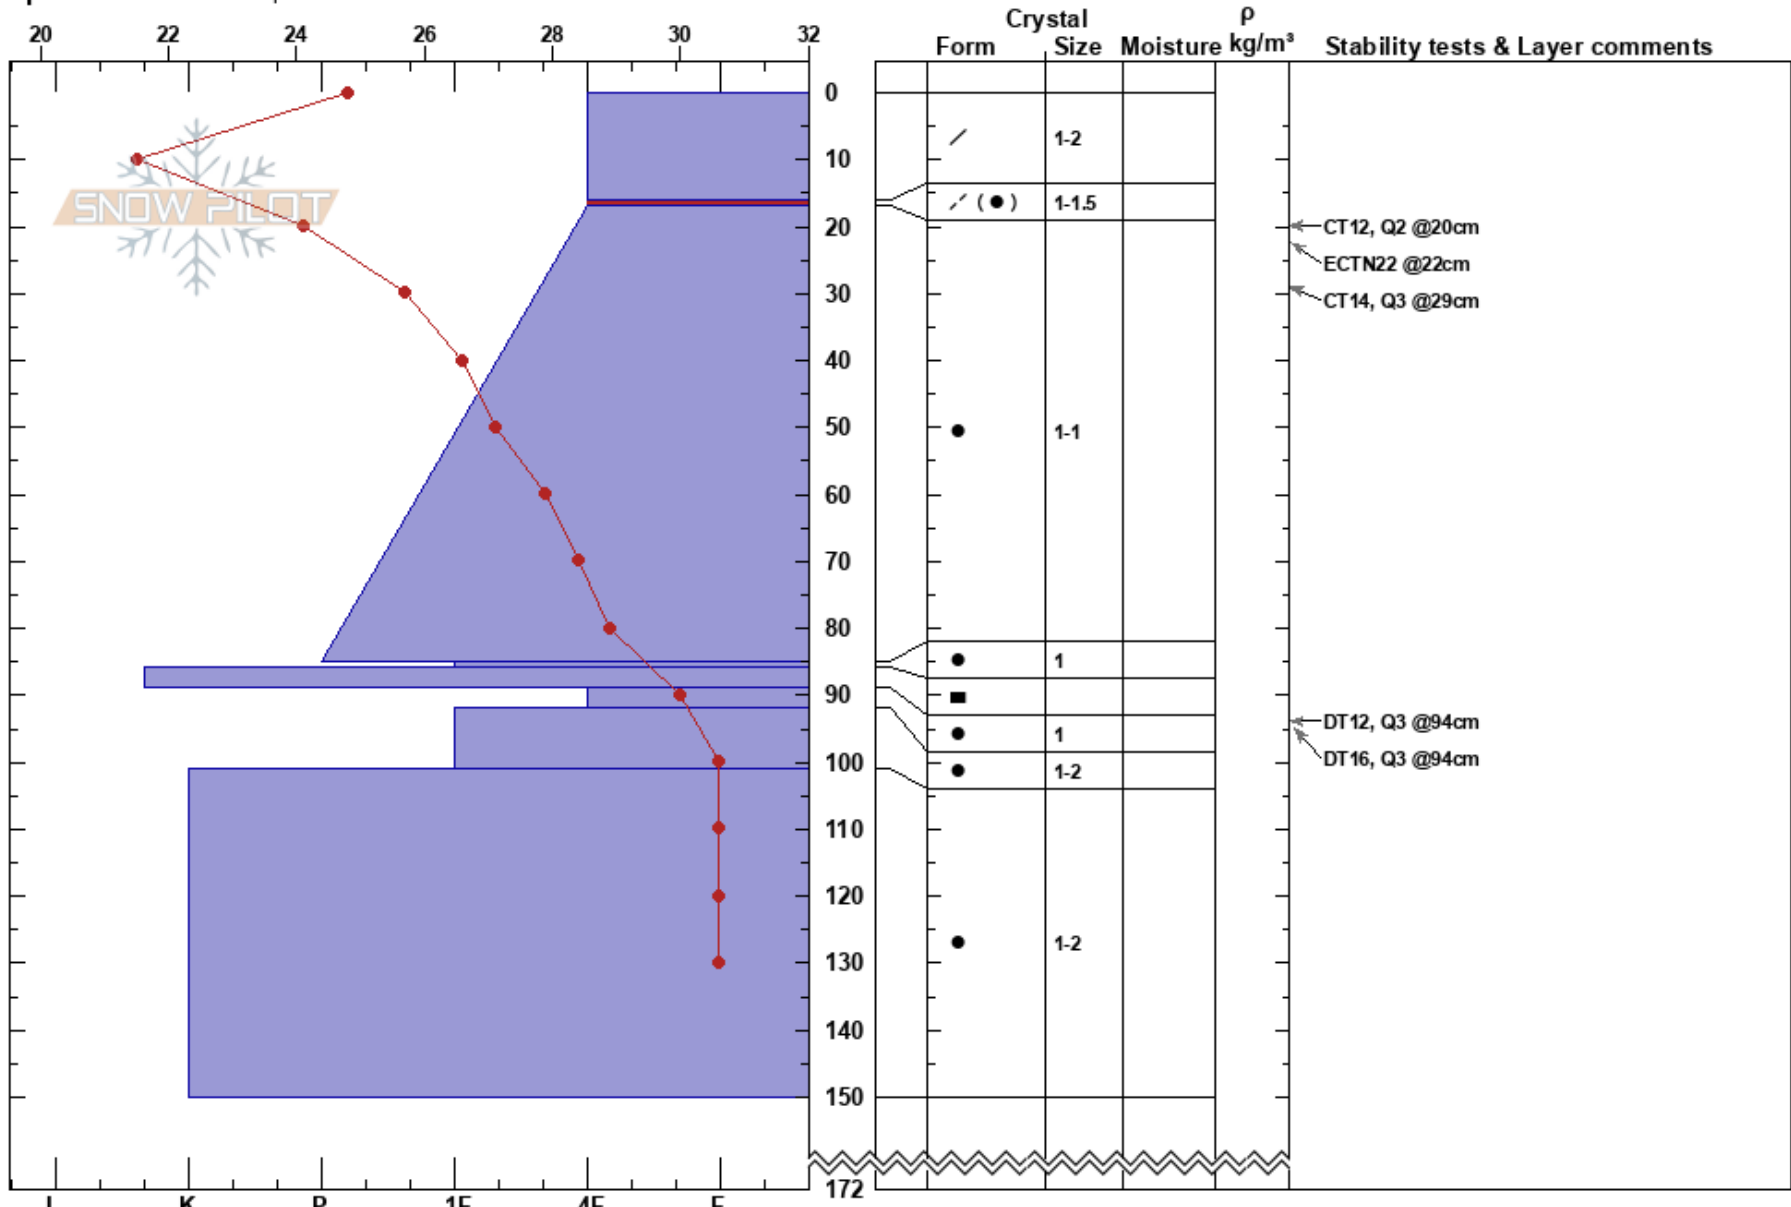

Edith Creek Basin  
 Mount Rainier -Paradise  
 WA  
 Elevation: 5828 ft  
 Aspect: 270°  
 Specifics: We skied slope

Jonathan Bowman  
 12/07/2022 - 2:40pm  
 Co-ord: 46.79479N, -121.72923W  
 Slope Angle: 23°  
 Wind Loading: no

Stability: Good HS: 172  
 Air Temperature: 32°F PF: 40 16-17cm: Problematic layer  
 Sky Cover: SCT PS: 10  
 Precipitation: NO  
 Wind: Calm

Notes: Site sheltered by trees on E (uphill) through S aspect.