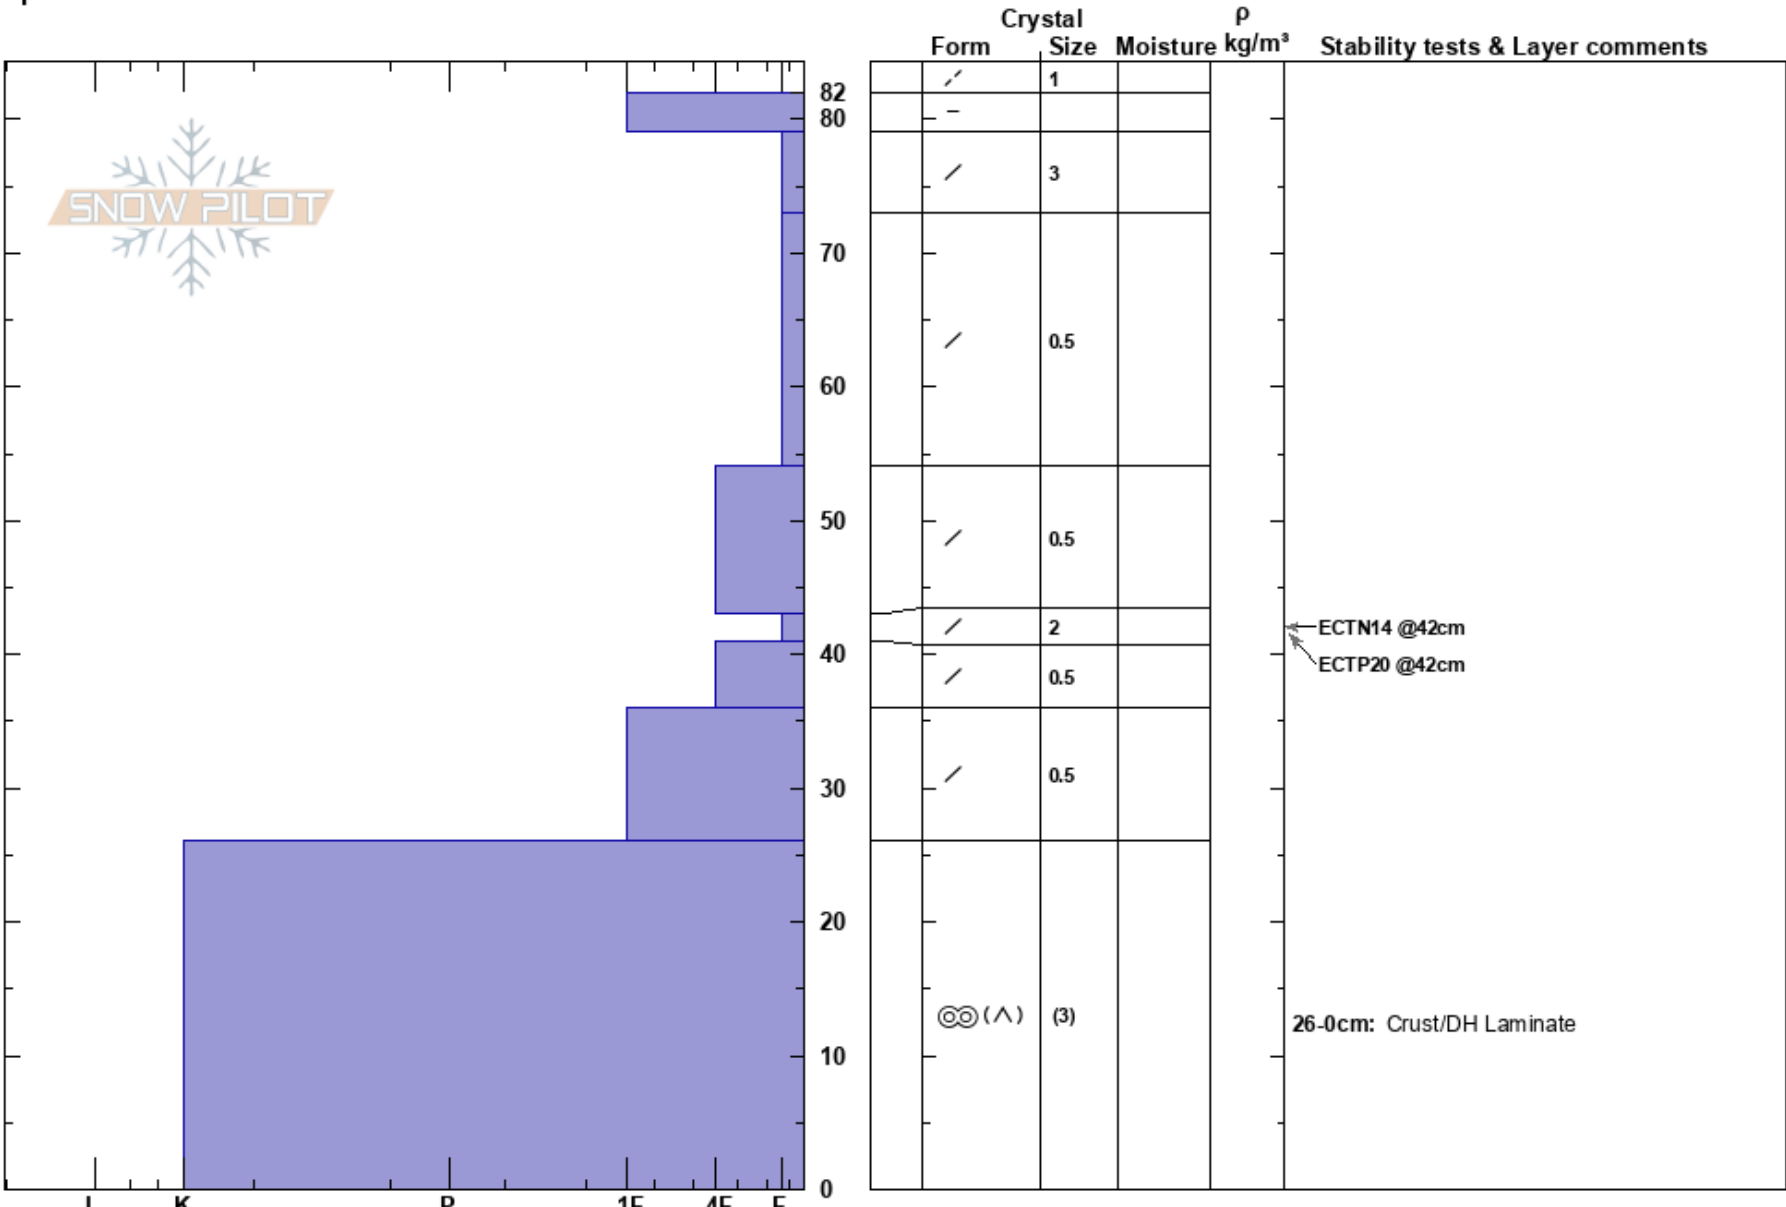

Patricia Peak  
 Eastern Sierra Nevada  
 CA  
**Elevation:** 10881 ft  
**Aspect:** SE  
**Specifics:**

Clancy Nelson  
 12/07/2022 - 12:45pm  
**Co-ord:** 37.47016N, -118.74534E  
**Slope Angle:** 20°  
**Wind Loading:** no

**Stability:**  
**Air Temperature:** -9°C  
**Sky Cover:** FEW  
**Precipitation:** NO  
**Wind:** W Light Breeze

**HS:** 82  
**PF:** 50  
**PS:** 30  
 43-41cm: Problematic layer  
 26-0cm: Crust/DH Laminate