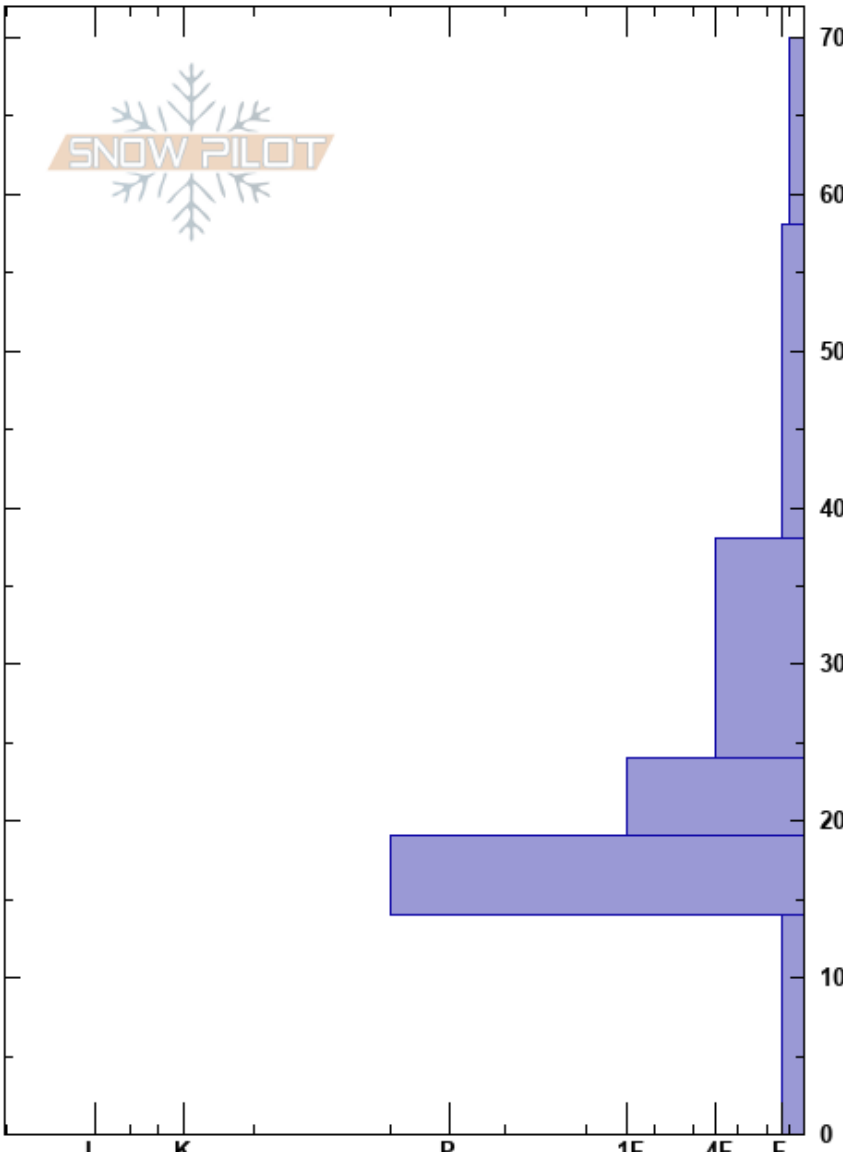

Hilton Moraine SE  
Eastern Sierra Nevada  
CA

Clancy Nelson  
12/07/2022 - 10:45am  
Co-ord: 37.46776N, -118.73189E  
Slope Angle: 19°  
Wind Loading: no

Stability: **HS:70**  
Air Temperature: -4°C **PF: 50** 70-58cm: HN24  
Sky Cover: CLR **PS: 15**  
Precipitation: NO  
Wind: Calm

Elevation: 9968 ft  
Aspect: SE  
Specifics: Collapsing, localized

Crystal Form	Crystal Size	Moisture	$\rho$ kg/m <sup>3</sup>	Stability tests & Layer comments
*	4			
/	2			70-58cm: HN24
/	1			←CTV, SC @58cm
/	1			←CT13, SC @38cm
/	0.5			←ECTN29 @24cm ←CT24, BRK @24cm
⊙⊙				
^	3			←CT30, SC @6cm