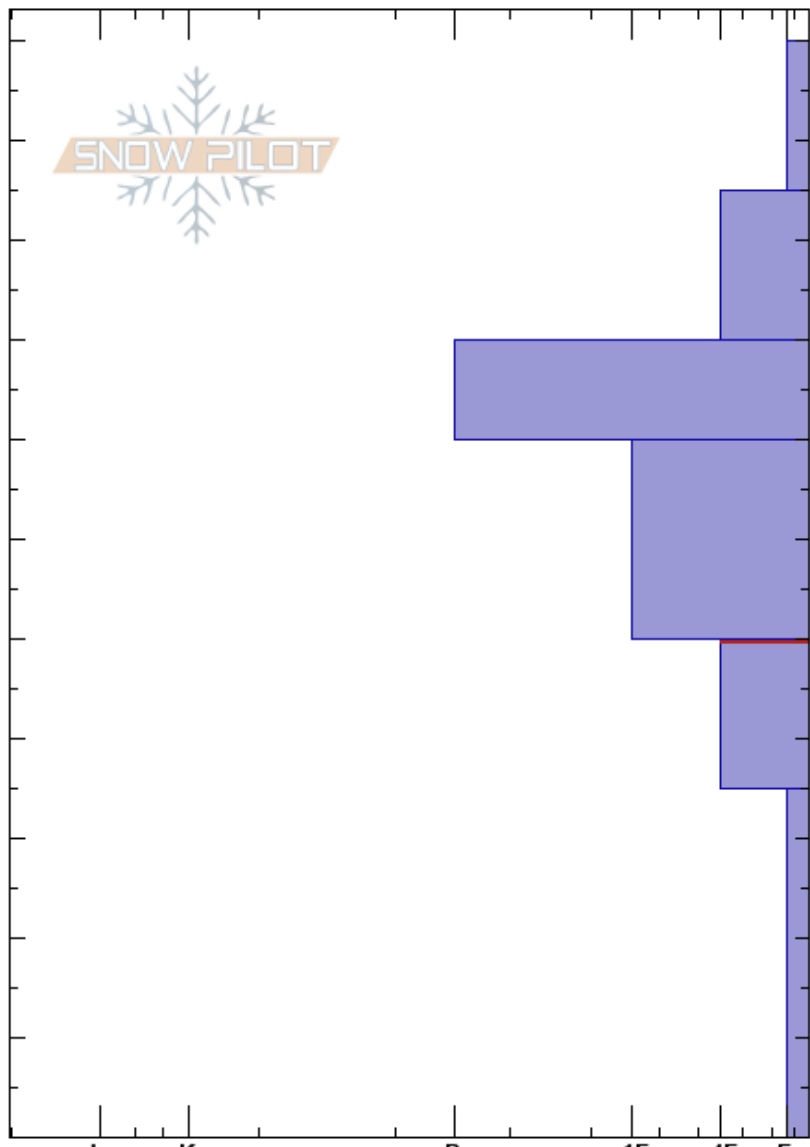

Cameron BTL
 Never Summer
 CO
 Elevation: 10629 ft
 Aspect: N
 Specifics:

Ian Fowler
 12/07/2022 - 12:00pm
 Co-ord: 13T 423502W 4481982N
 Slope Angle: 33°
 Wind Loading: previous

Stability:
 Air Temperature:
 Sky Cover:
 Precipitation:
 Wind:

HS: 110
 PF: 90 50-35cm: Problematic layer
 PS: 20

Height (cm)	Crystal		Moisture	ρ kg/m ³	Stability tests & Layer comments
	Form	Size			
110					
100	/				
90	/				
80					
70					
60					
50					
40					
30					CT5, SC @35cm ECTPV @35cm
20					
10					
0					