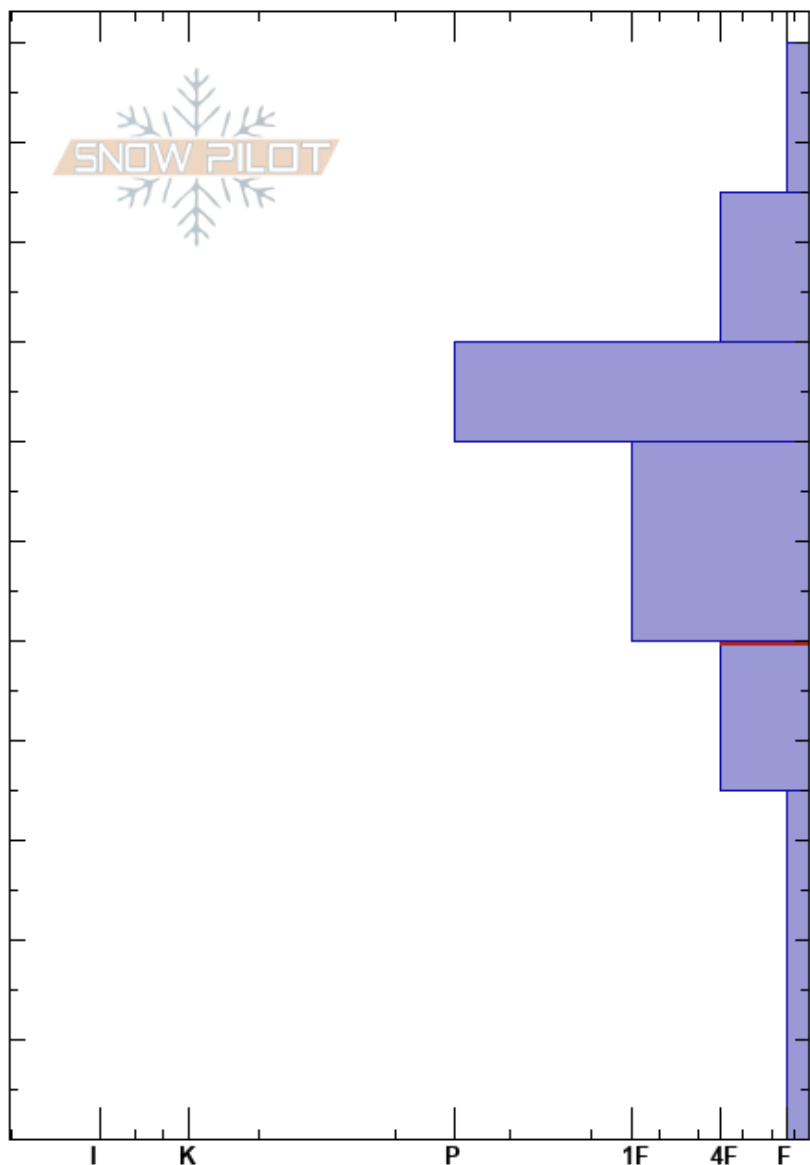

Cameron BTL
 Never Summer
 CO
 Elevation: 10629 ft
 Aspect: N
 Specifics:

Ian Fowler
 12/07/2022 - 12:00pm
 Co-ord: 13T 423502W 4481982N
 Slope Angle: 33°
 Wind Loading: previous

Stability:
 Air Temperature:
 Sky Cover:
 Precipitation:
 Wind:

HS: 110
 PF: 90 50-35cm: Problematic layer
 PS: 20

Height (cm)	Crystal		Moisture (kg/m³)	ρ (kg/m³)	Stability tests & Layer comments
	Form	Size			
110					
100	/				
90	/				
80					
70					
60					
50					
40					
30					← CT5, SC @35cm ← ECTPV @35cm
20					
10					
0					