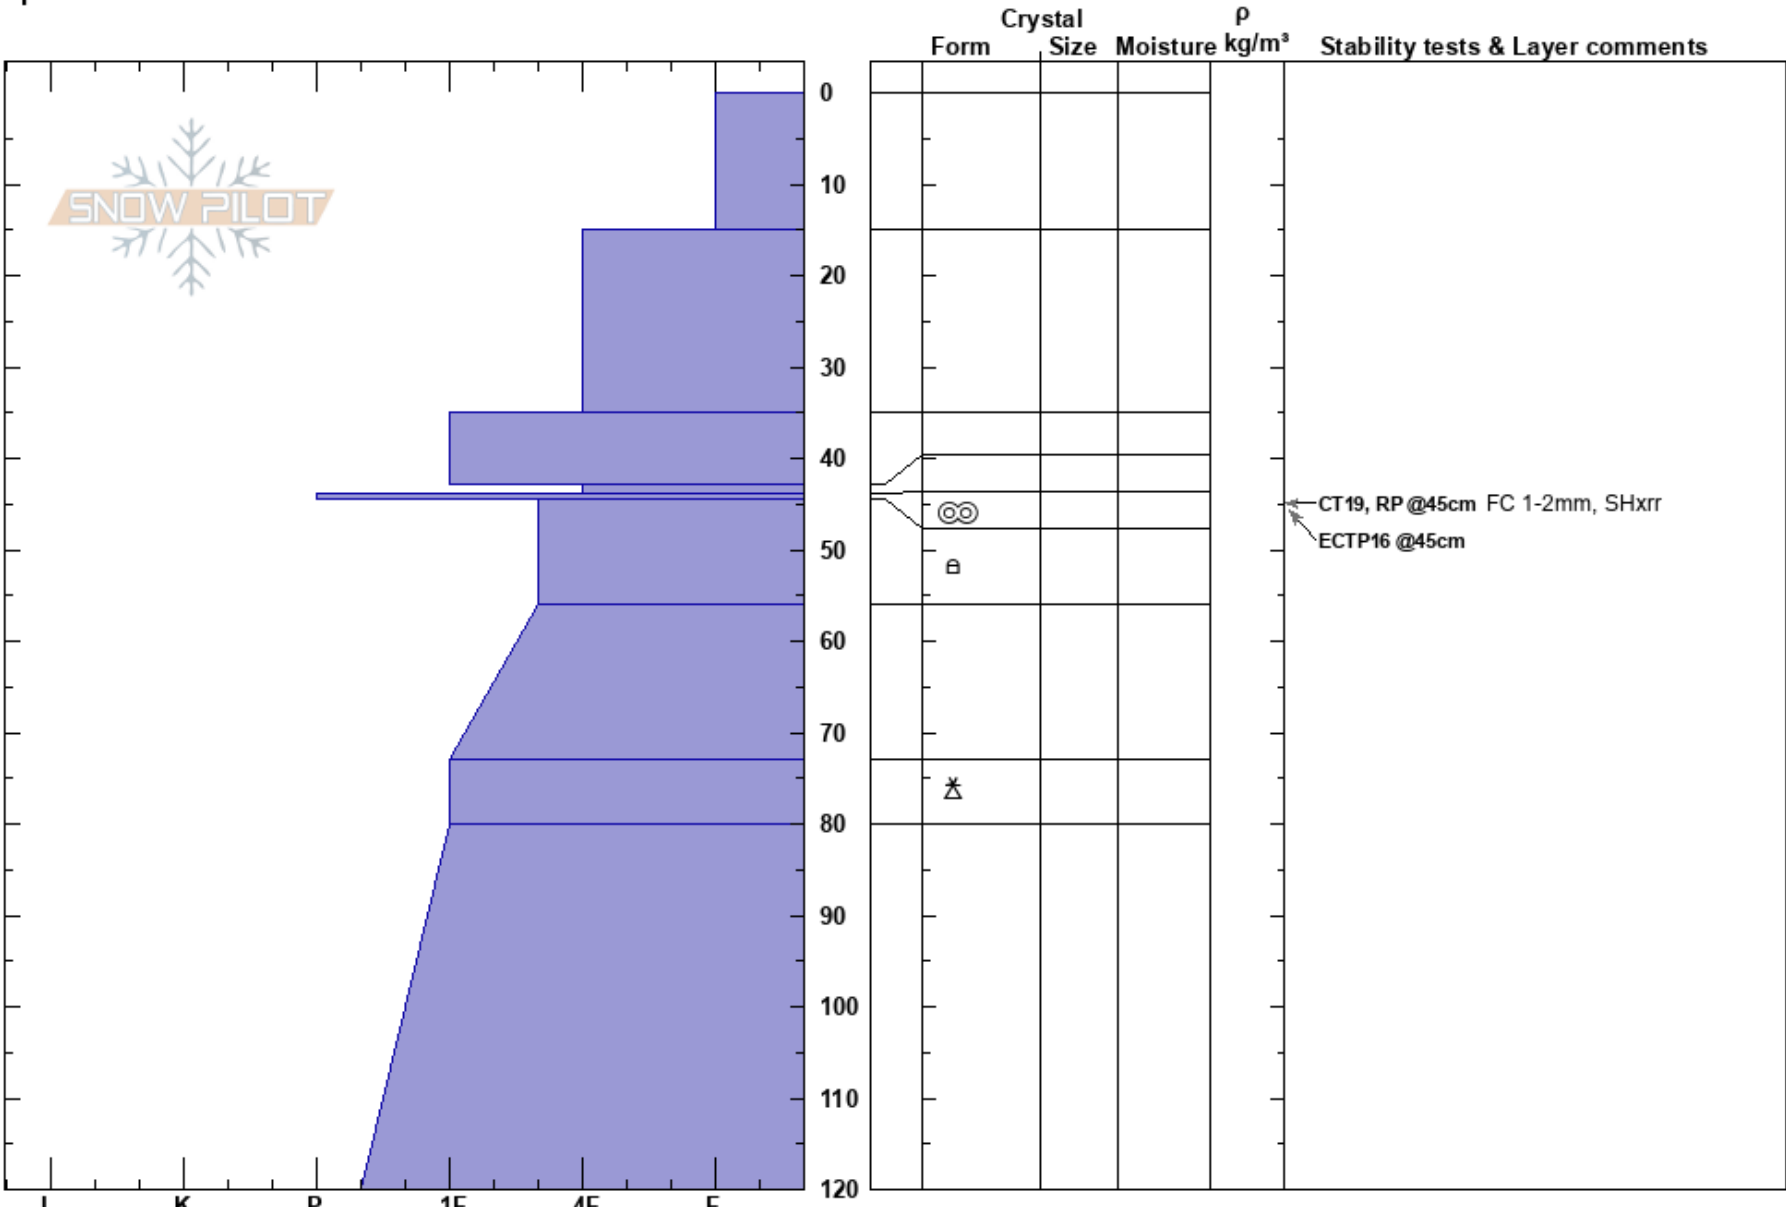

Great Escape  
 Selkirks  
 BC  
 Elevation: 2180 m  
 Aspect: 90°  
 Specifics:

Brad McBeath  
 06/12/2022 - 11:55  
 Co-ord:  
 Slope Angle: 30°  
 Wind Loading:

Stability:  
 Air Temperature:  
 Sky Cover: BKN  
 Precipitation: NO  
 Wind: W Light Breeze

HS: 120  
 PF: 50  
 Layer Notes:

Notes: