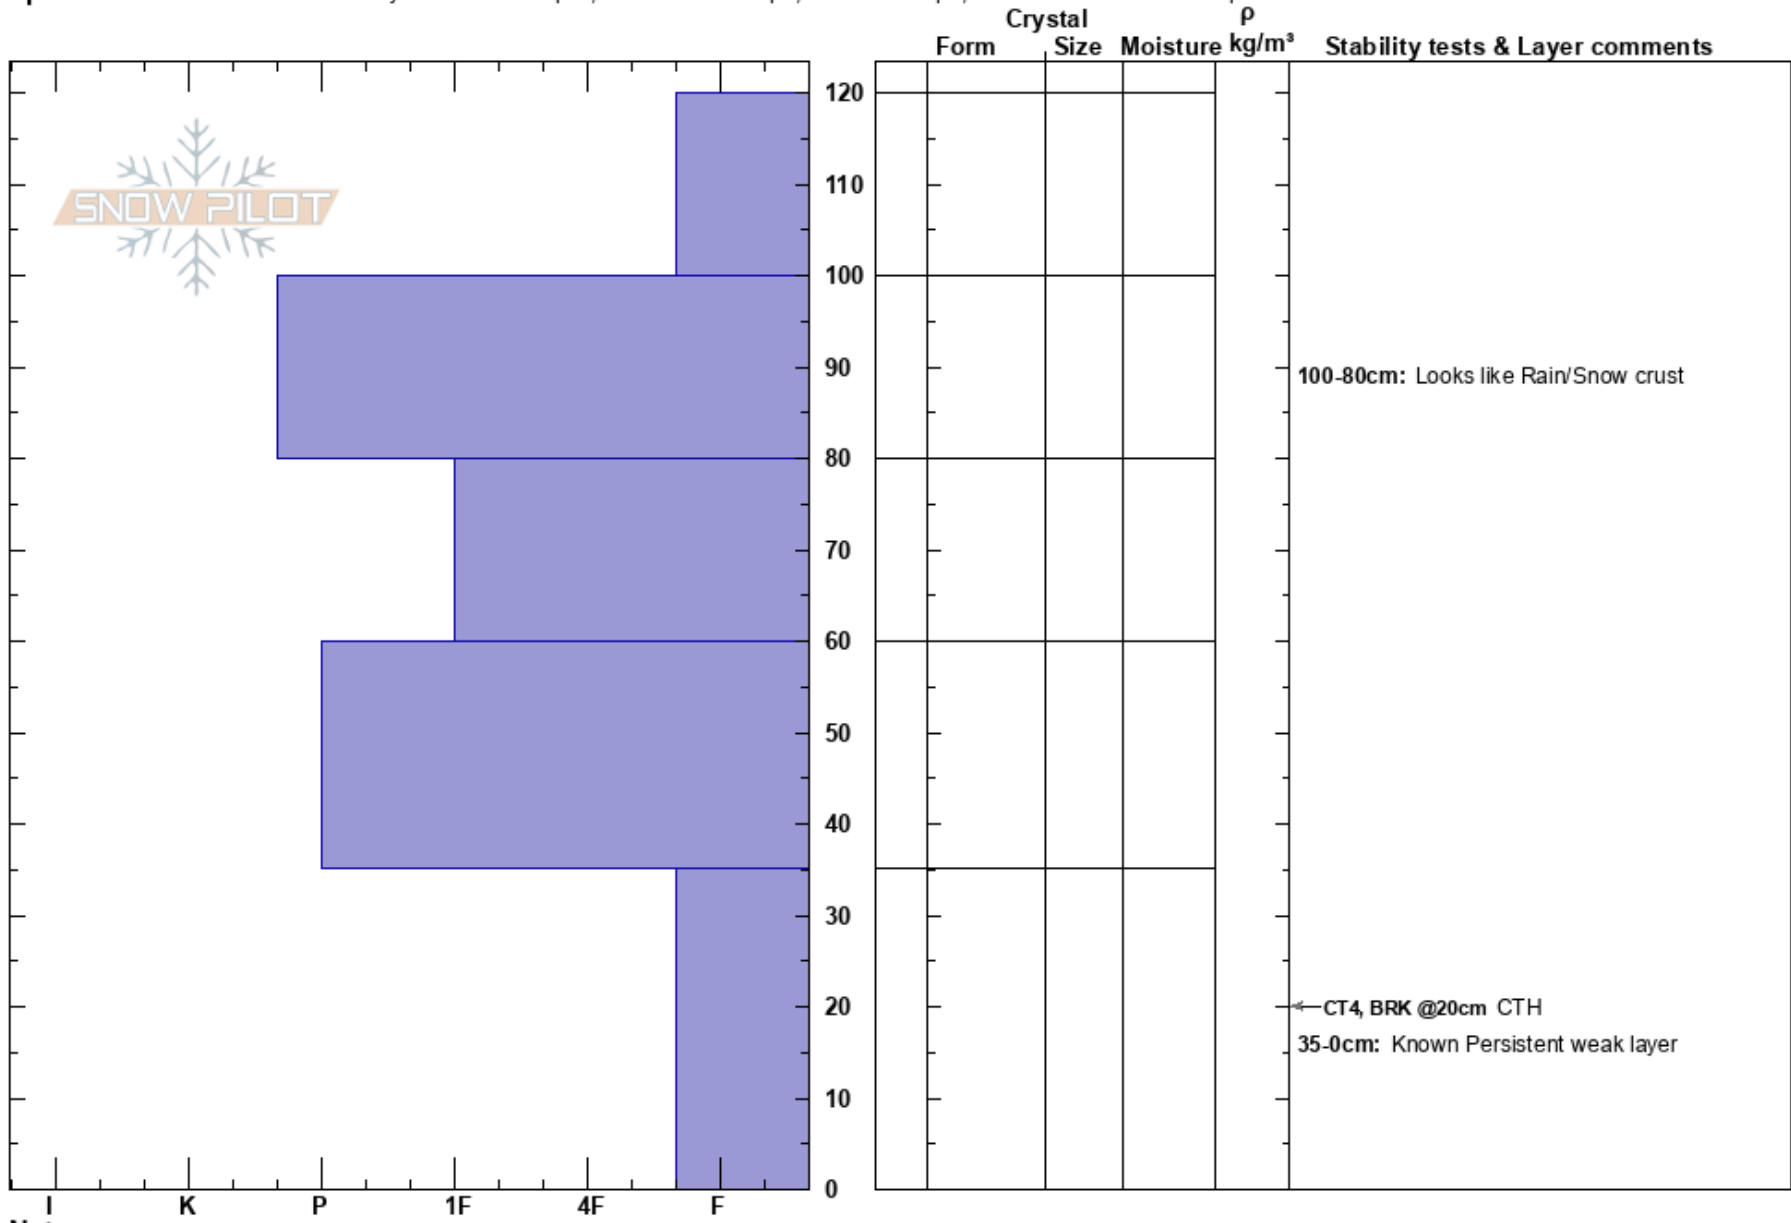

Iron Mountain
 Carson Pass
 CA
Elevation: 7268 ft
Aspect: N

Casey Frost
 12/07/2022 - 11:00am
Co-ord: 38.63733N, -120.21186E
Slope Angle: 20°
Wind Loading: yes

Stability: Good
Air Temperature: 29°F
Sky Cover: CLR
Precipitation: NO
Wind: Calm

HS: 120
PF: 15
PS: 7
Layer Notes:
 100-80cm: Looks like Rain/Snow crust
 35-0cm: Known Persistent weak layer
 35-0cm: Problematic layer

Specifics: Recent avalanche activity on different slopes; Ski tracks on slope; We skied slope; Snowmobile tracks on slope