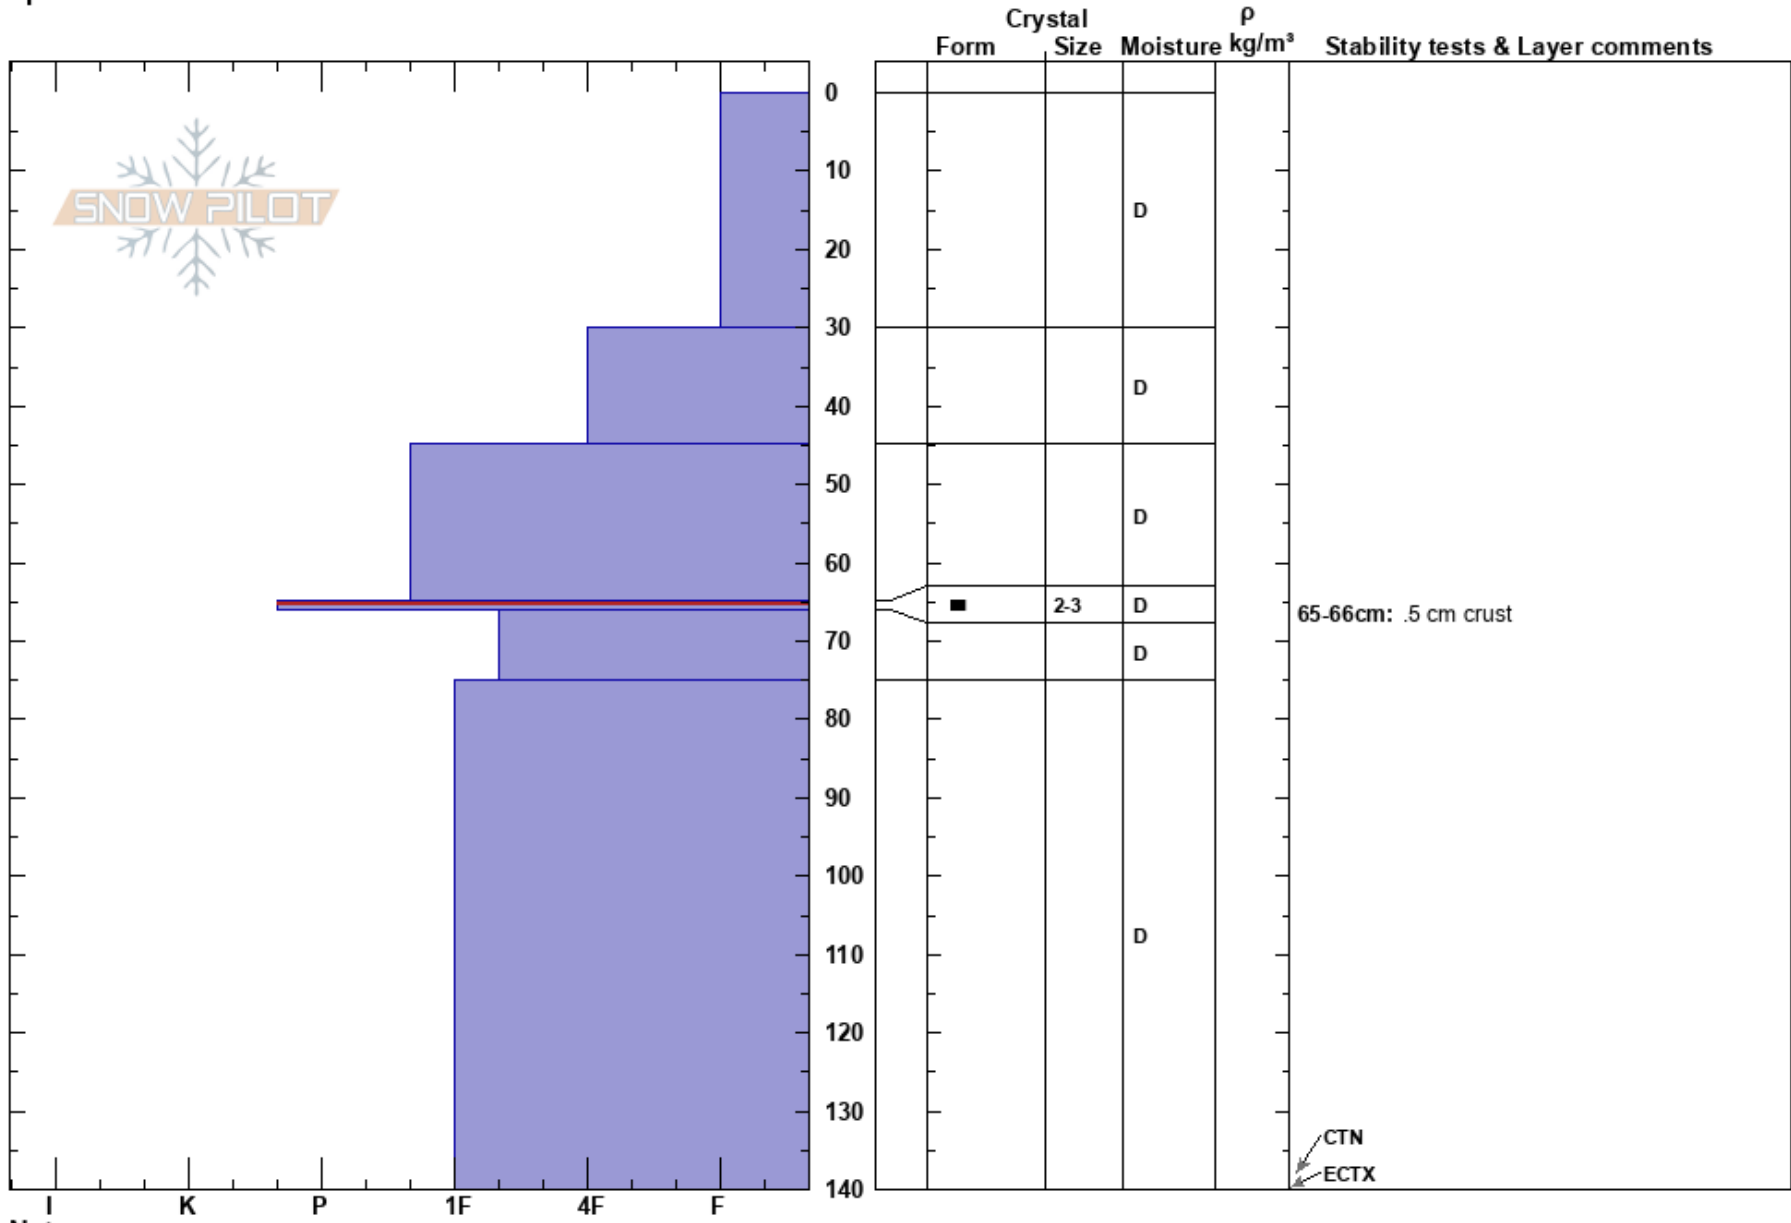

Cats Main
 Selkirks
 BC
 Elevation: 2320 m
 Aspect: SE
 Specifics:

Levi Lawrence
 07/12/2022 - 12:45
 Co-ord:
 Slope Angle: 34°
 Wind Loading:

Stability:
 Air Temperature: -8.7°C
 Sky Cover: FEW
 Precipitation: NO
 Wind: Calm
 HS: 140
 PF: 70
 PS: 40
 Layer Notes:
 65-66cm: .5 cm crust
 65-66cm: Problematic layer