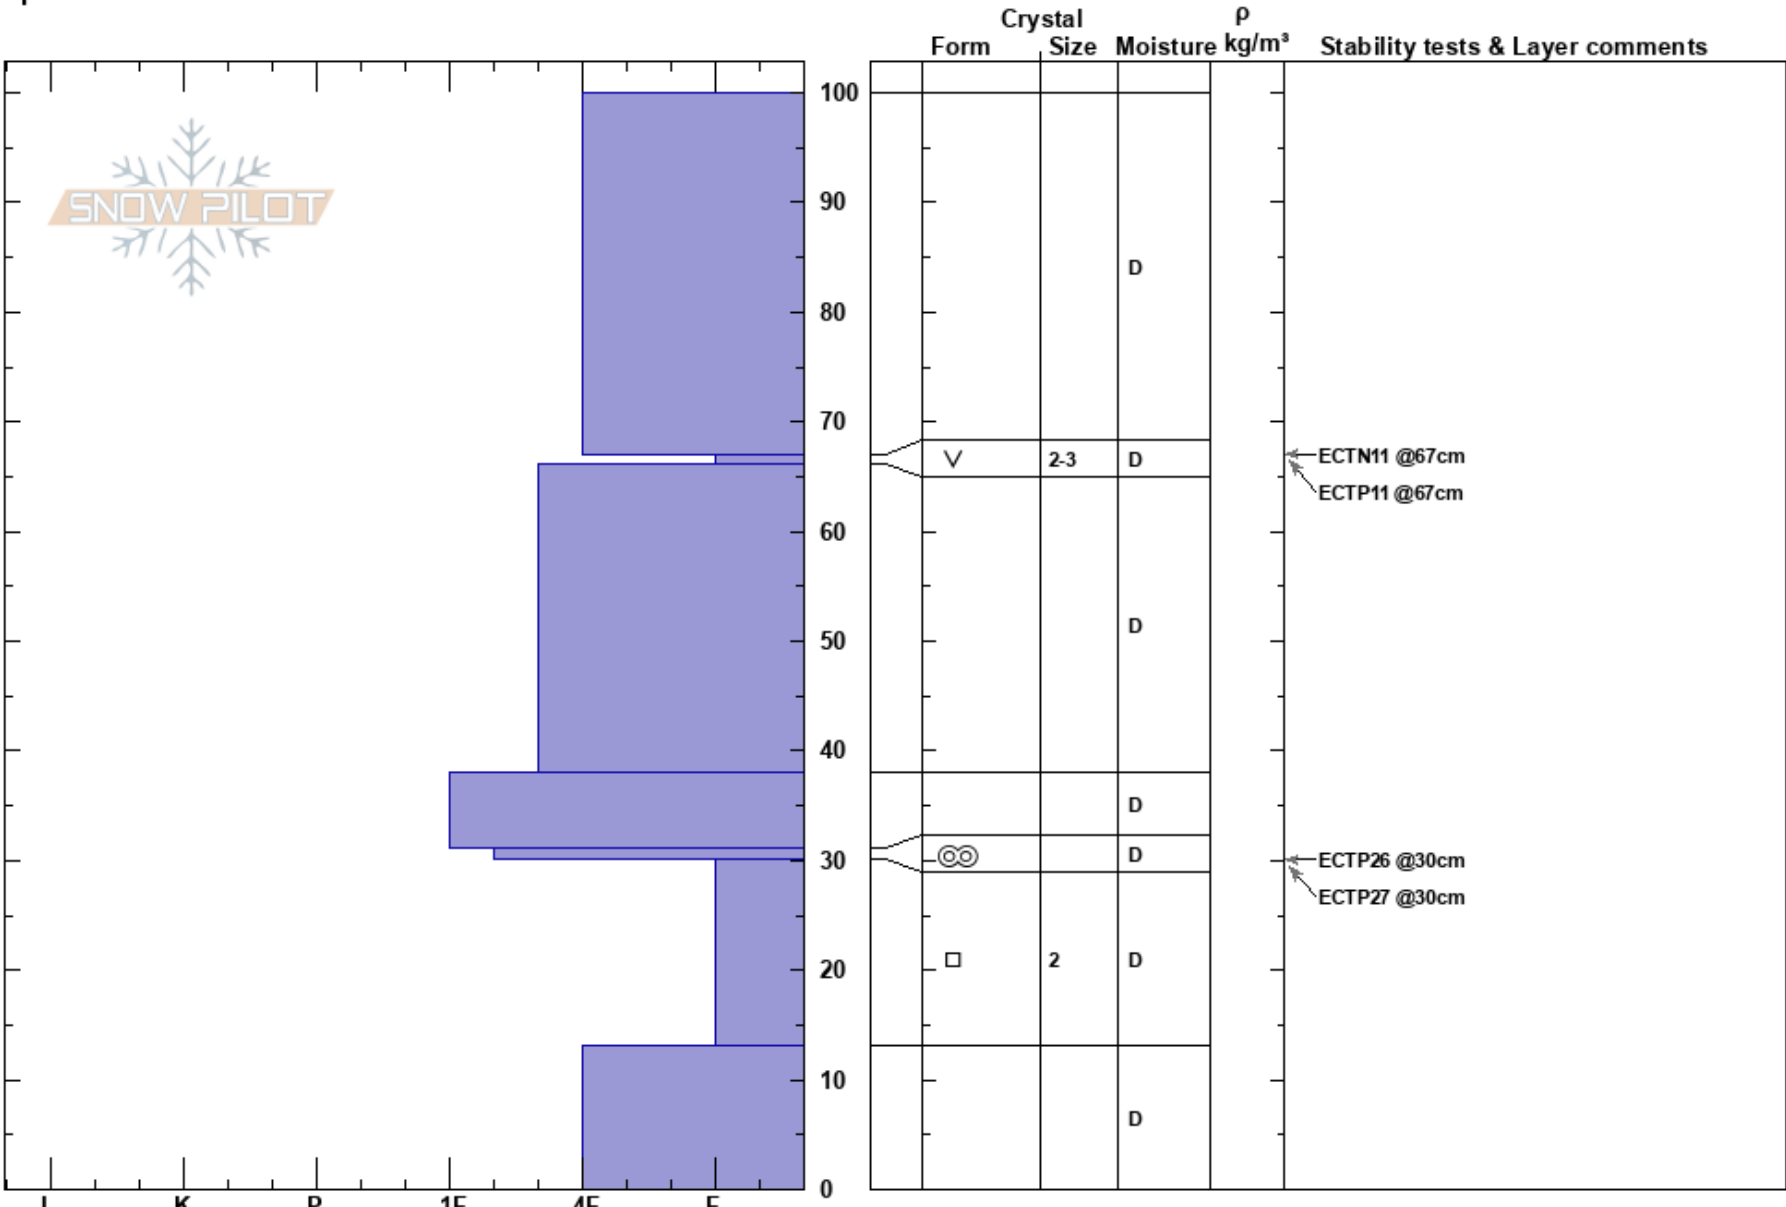

Shed 5 SZ, Upr Right
 Lewis Range
 MT
 Elevation: 5944 ft
 Aspect: SE
 Specifics:

BNSF Avalanche Safety
 12/07/2022 - 2:00pm
 Co-ord: 48.25698N, -113.48104W
 Slope Angle: 26°
 Wind Loading: yes

Stability:
 Air Temperature: -7°C
 Sky Cover: OVC
 Precipitation: S1
 Wind: SW Moderate

HS: 100
 PF: 80 30-13cm: Problematic layer
 PS: 40

Notes: No avalanche activity observed.