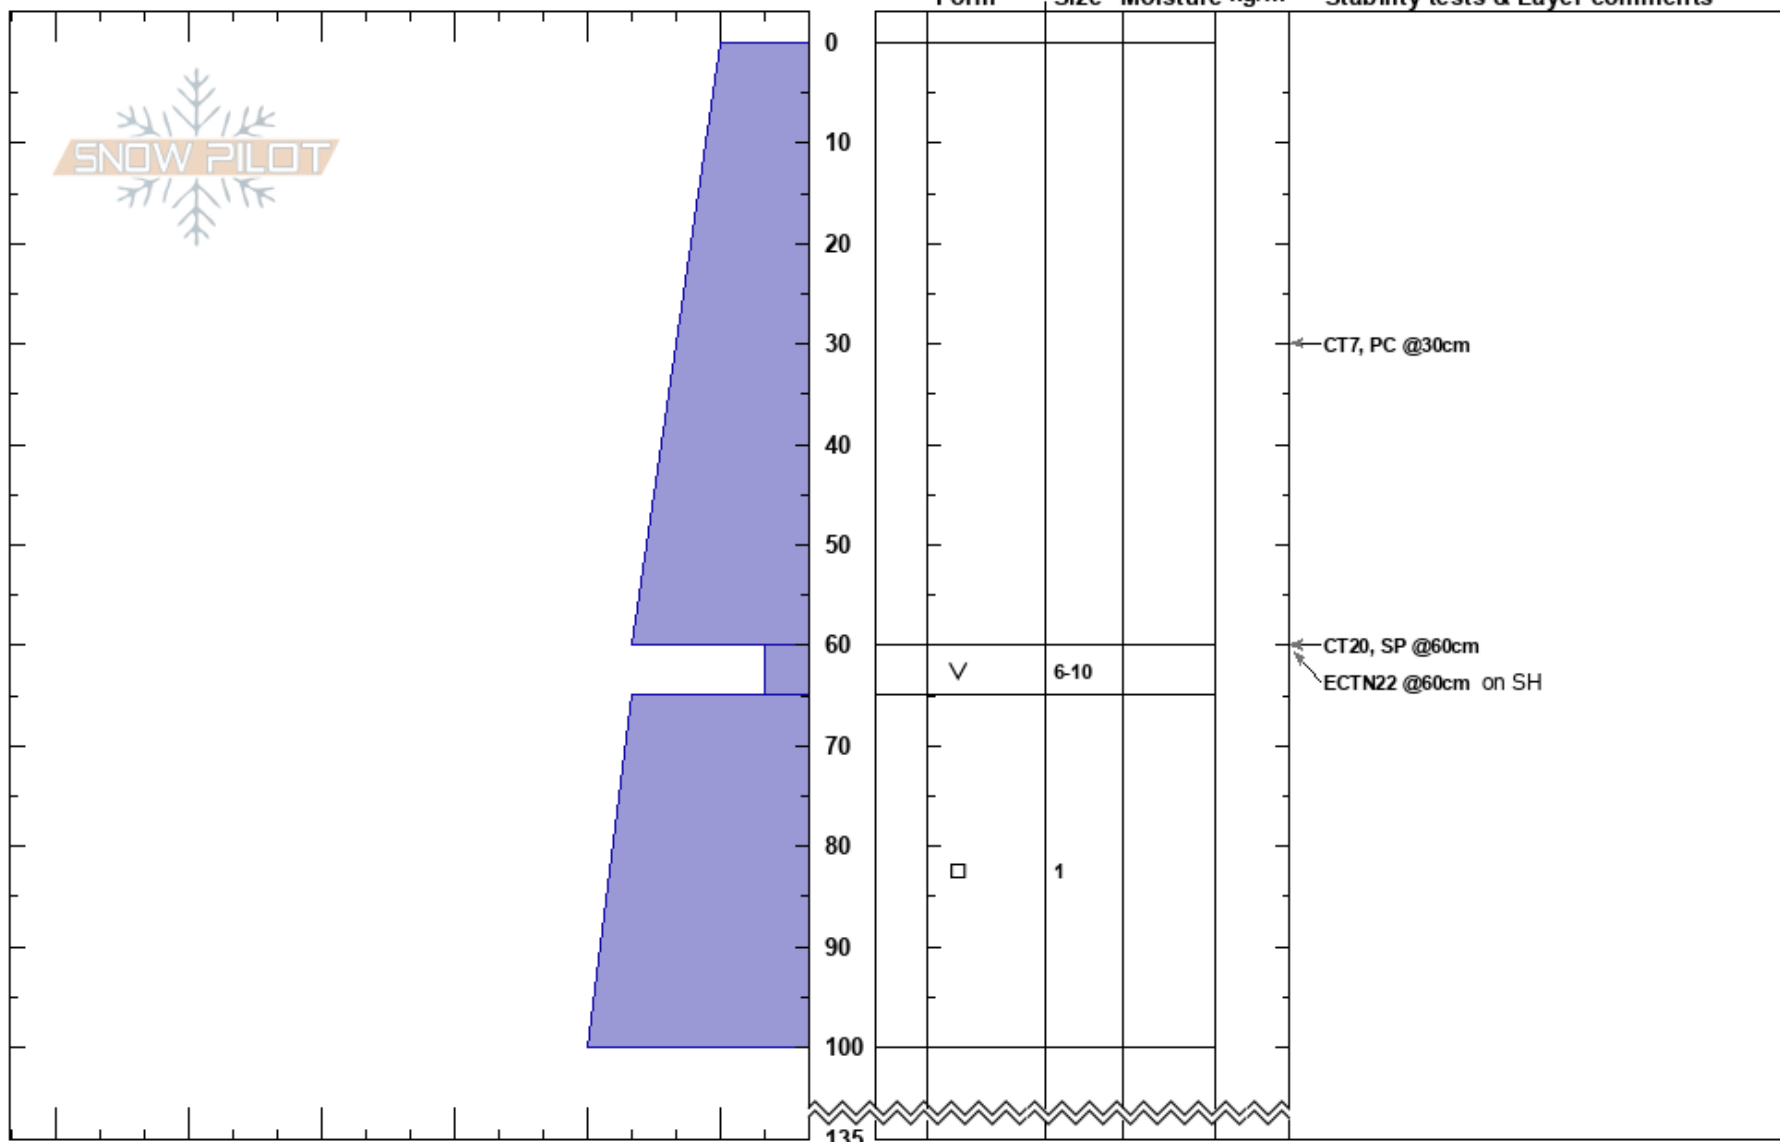

SSS Deep Basin Pickup
 Selkirks
 BC
 Elevation: 1945 m
 Aspect:
 Specifics:

Bruce Gardave
 07/12/2022 - 14:00
 Co-ord: 11U 487902W 5609855N
 Slope Angle: 0°
 Wind Loading:

Stability:
 Air Temperature:
 Sky Cover:
 Precipitation:
 Wind:

HS: 135

Layer Notes:

Notes: shelter area close to an open creek