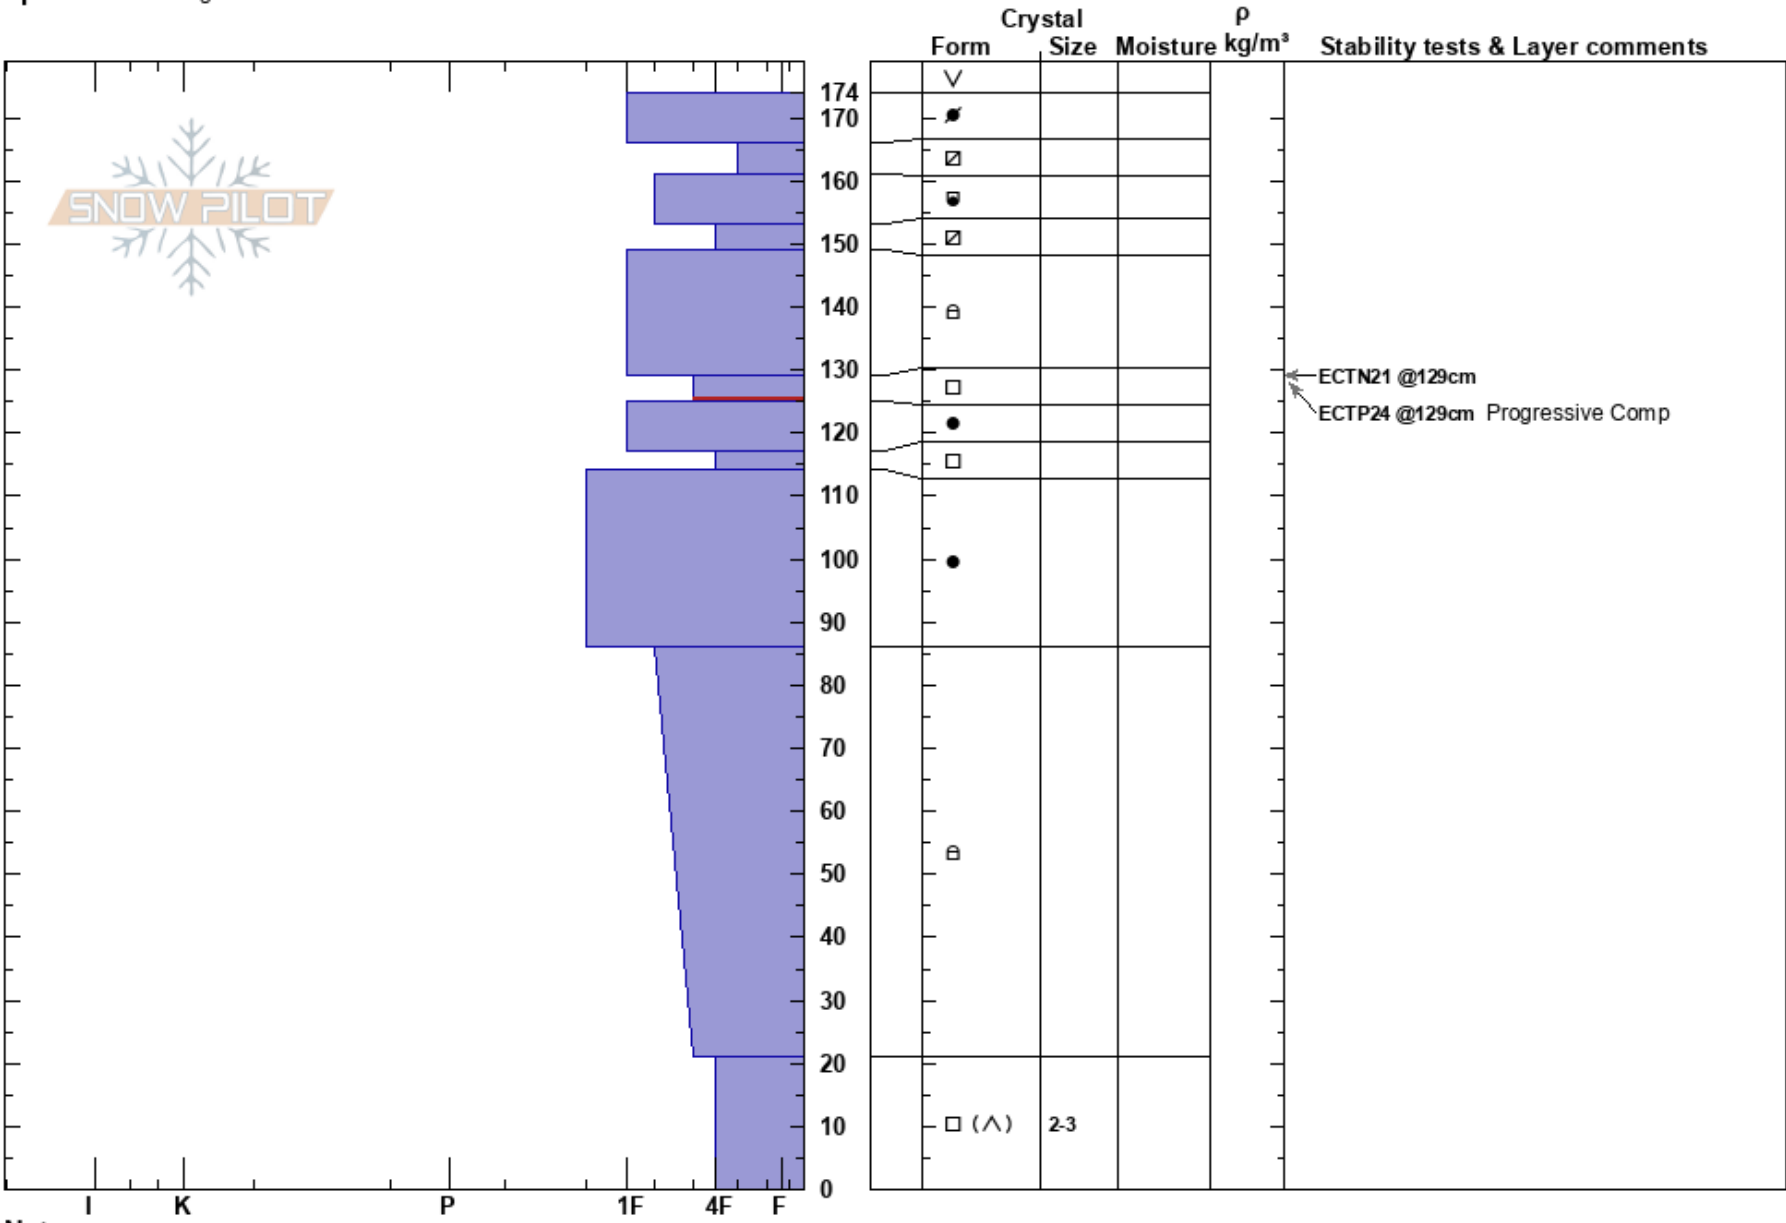

DTM Wishbone Cone left John De Pew  
 Madison Range-N 12/07/2022 - 2:00pm  
 MT  
**Elevation:** 9200 ft  
**Aspect:**  
**Specifics:** Pit dug in a Ski Area

**Stability:** HS: 174  
**Air Temperature:** -10°C  
**Sky Cover:** CLR  
**Precipitation:** NO  
**Wind:** W Light Breeze  
**Layer Notes:** 129-125cm: Problematic layer