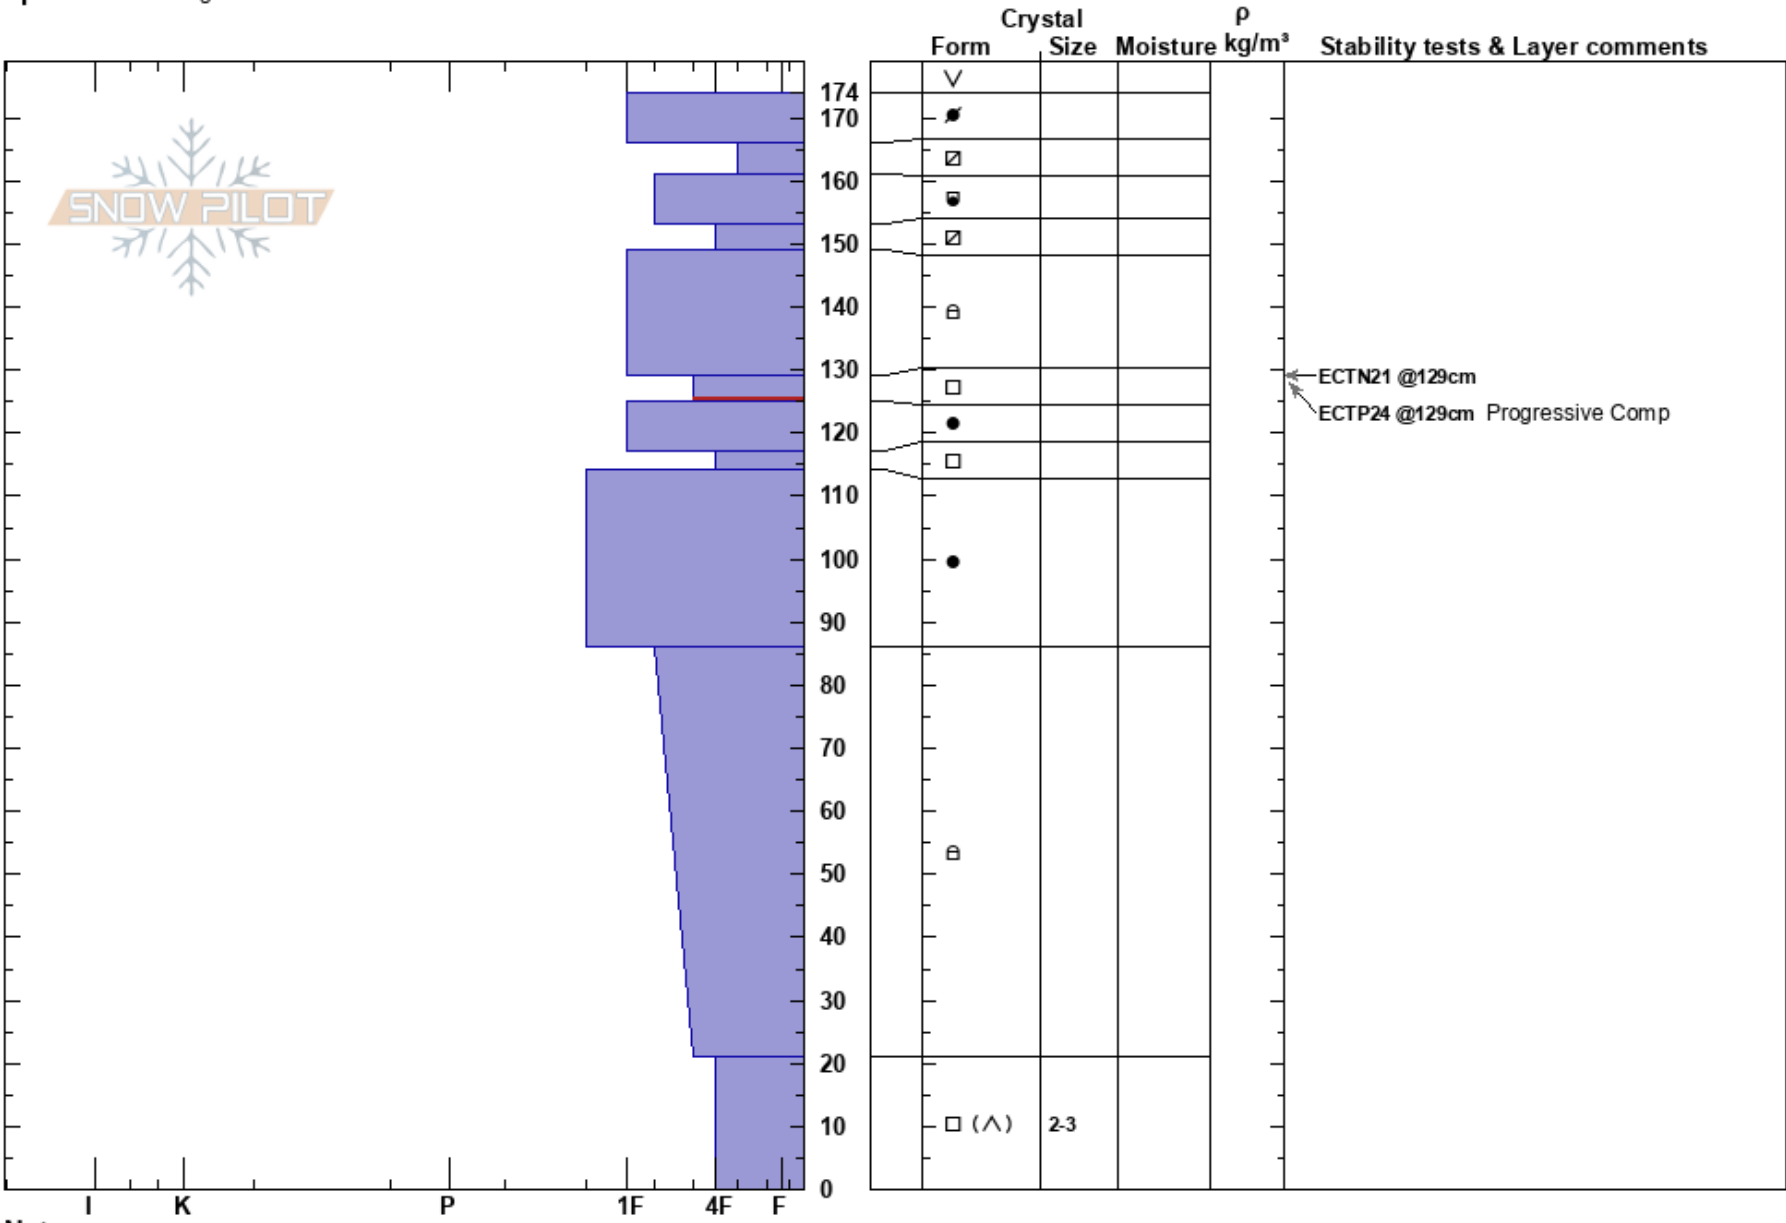

DTM Wishbone Cone left John De Pew
 Madison Range-N 12/07/2022 - 2:00pm
 MT
Elevation: 9200 ft
Aspect:
Specifics: Pit dug in a Ski Area

Stability: HS: 174
Air Temperature: -10°C
Sky Cover: CLR
Precipitation: NO
Wind: W Light Breeze
Layer Notes: 129-125cm: Problematic layer