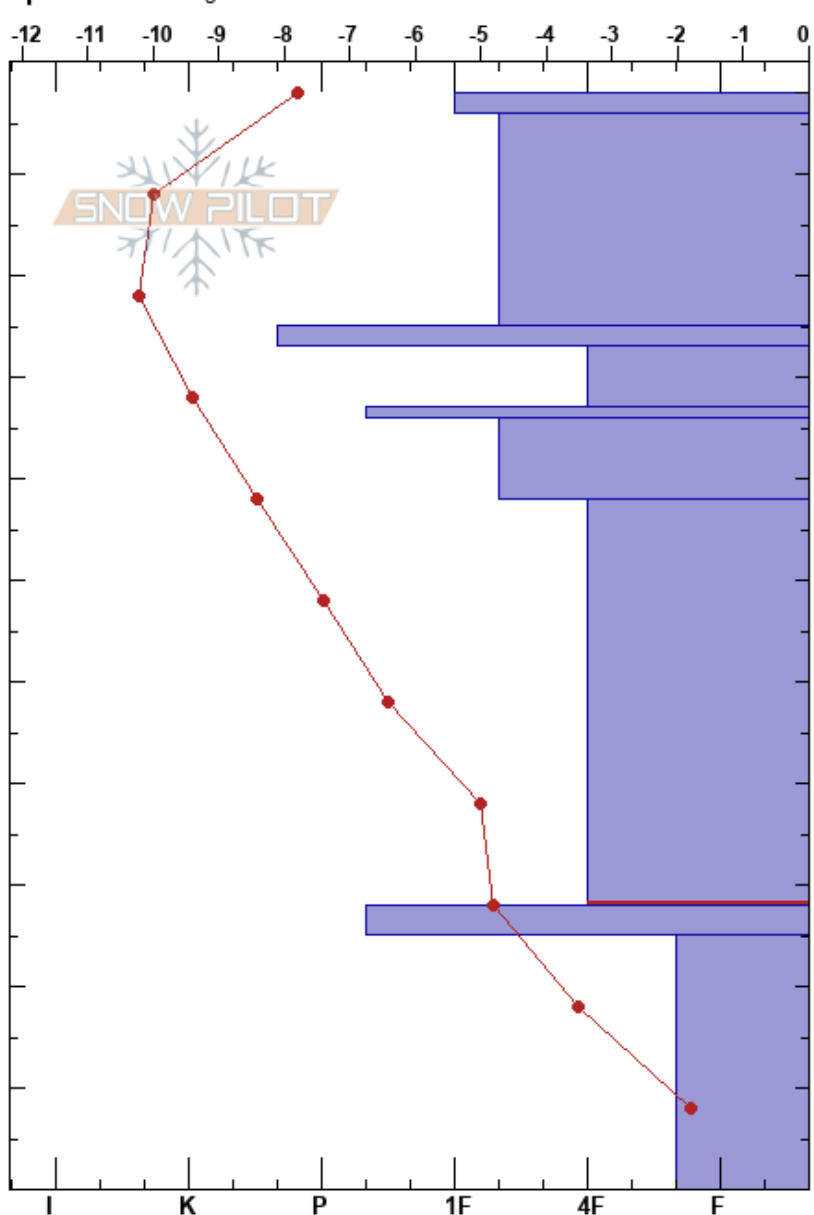

Hanging Valley Gut  
 Madison Range-N  
 MT  
 Elevation: 10196 ft  
 Aspect: 136°  
 Specifics: Pit dug in a Ski Area

Mitch Upton  
 12/07/2022 - 1:00pm  
 Co-ord:  
 Slope Angle: 37°  
 Wind Loading: no

Stability:  
 Air Temperature: -0.7°C  
 Sky Cover: CLR  
 Precipitation: NO  
 Wind: W Light Breeze

HS: 108  
 Layer Notes:  
 68-28cm: Problematic layer

Depth (cm)	Crystal		Moisture	$\rho$ kg/m <sup>3</sup>	Stability tests & Layer comments
	Form	Size			
108					
100	•				← CT4, Q2 @99cm
90	/				
85	⊙⊙				← CT1, Q2 @85cm
80	□	1.5-2			
75	⊙⊙				
70	□	1.5-2.5			
60					
50	□	2-3			
40					
30					
28	⊙⊙				← CT12, Q3 @28cm ← CT13, Q3 @28cm
20					
10	^	3.5-4.5			
0					

Notes: No ECT due to second probe having an uncontrolled fall