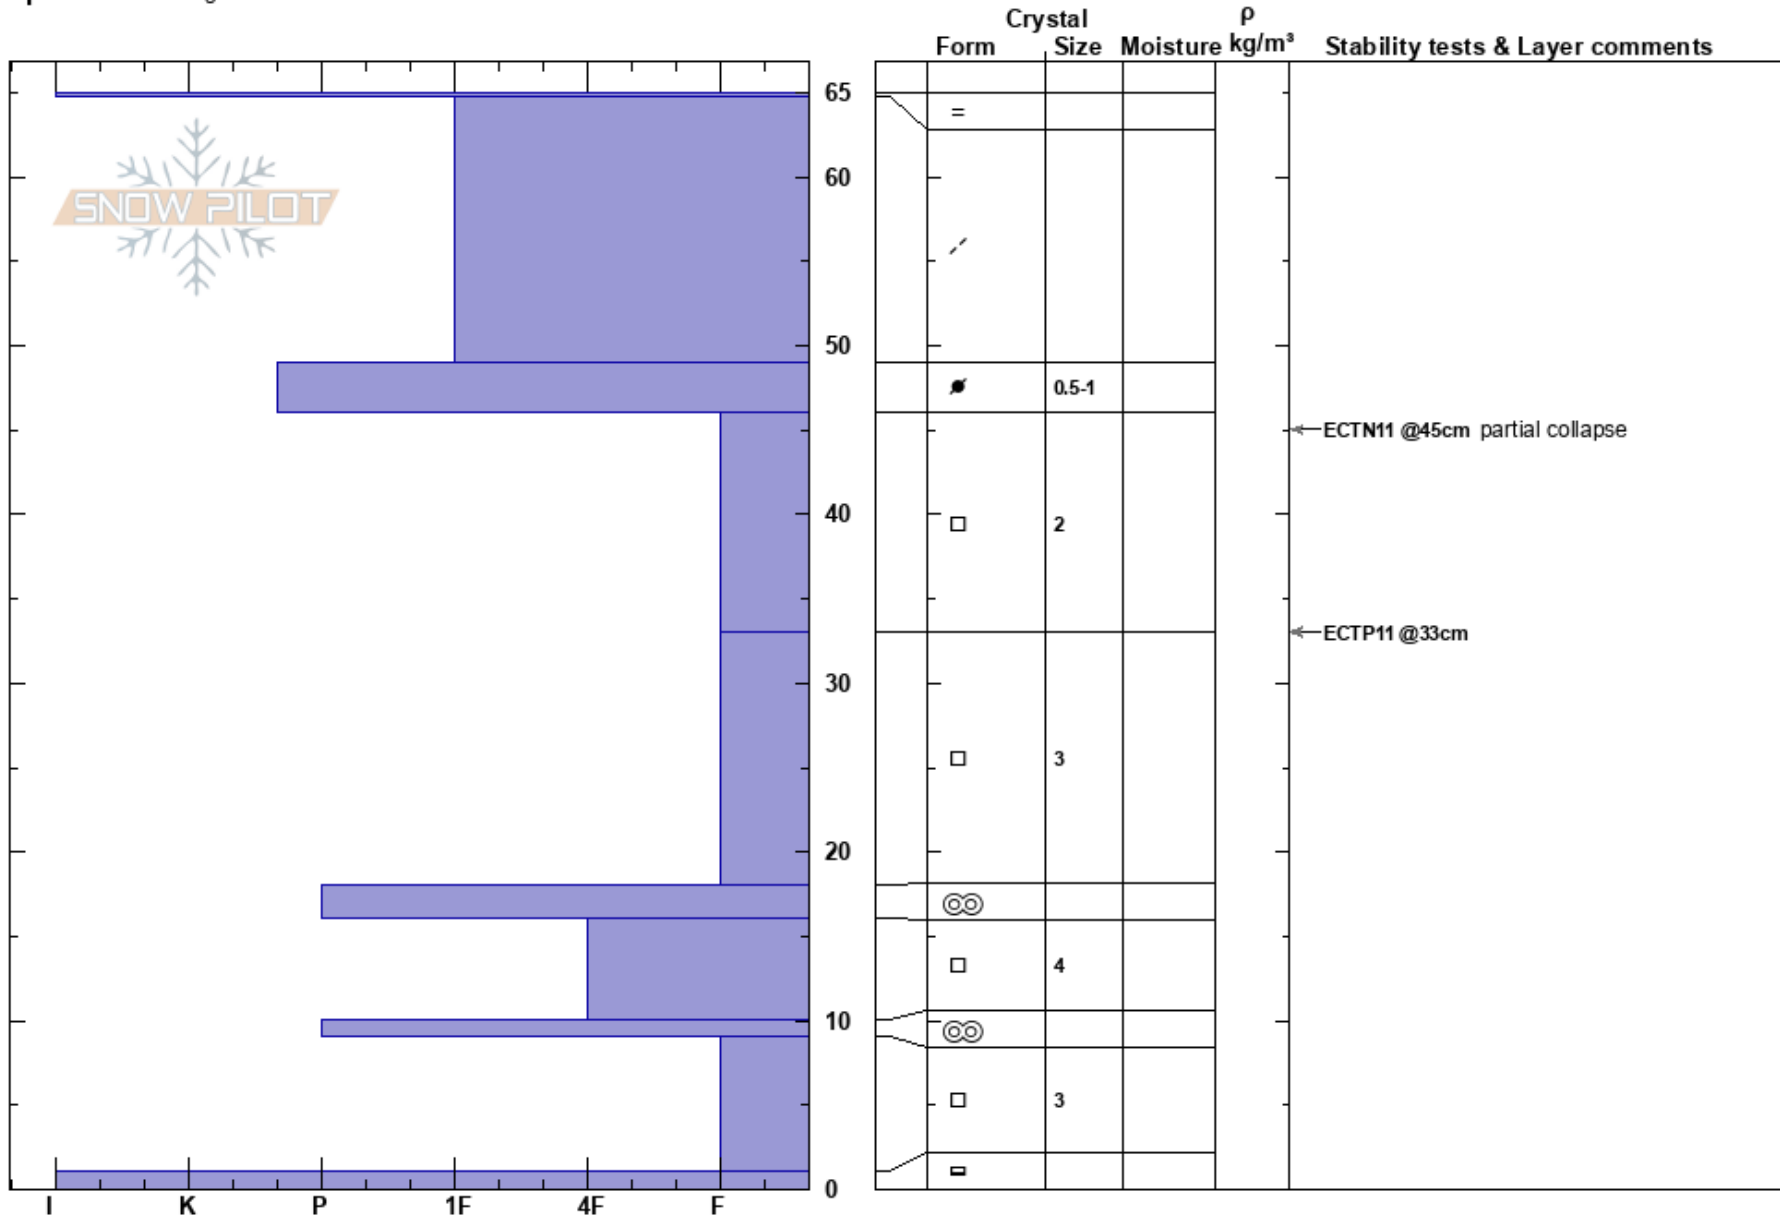

KP Main st tower 7 gut
Sangre de Cristo Range
NM

Octaviano Lucero
12/07/2022 - 12:00pm
Co-ord: 13S 460077W 4046687N
Slope Angle: 30°
Wind Loading: previous

Stability:
Air Temperature:
Sky Cover: BKN
Precipitation: NO
Wind: W Moderate

HS: 65
PF: 65
PS: 15

Layer Notes:

Elevation: 11987 ft
Aspect: NE

Specifics: Pit dug in a Ski Area

Notes: