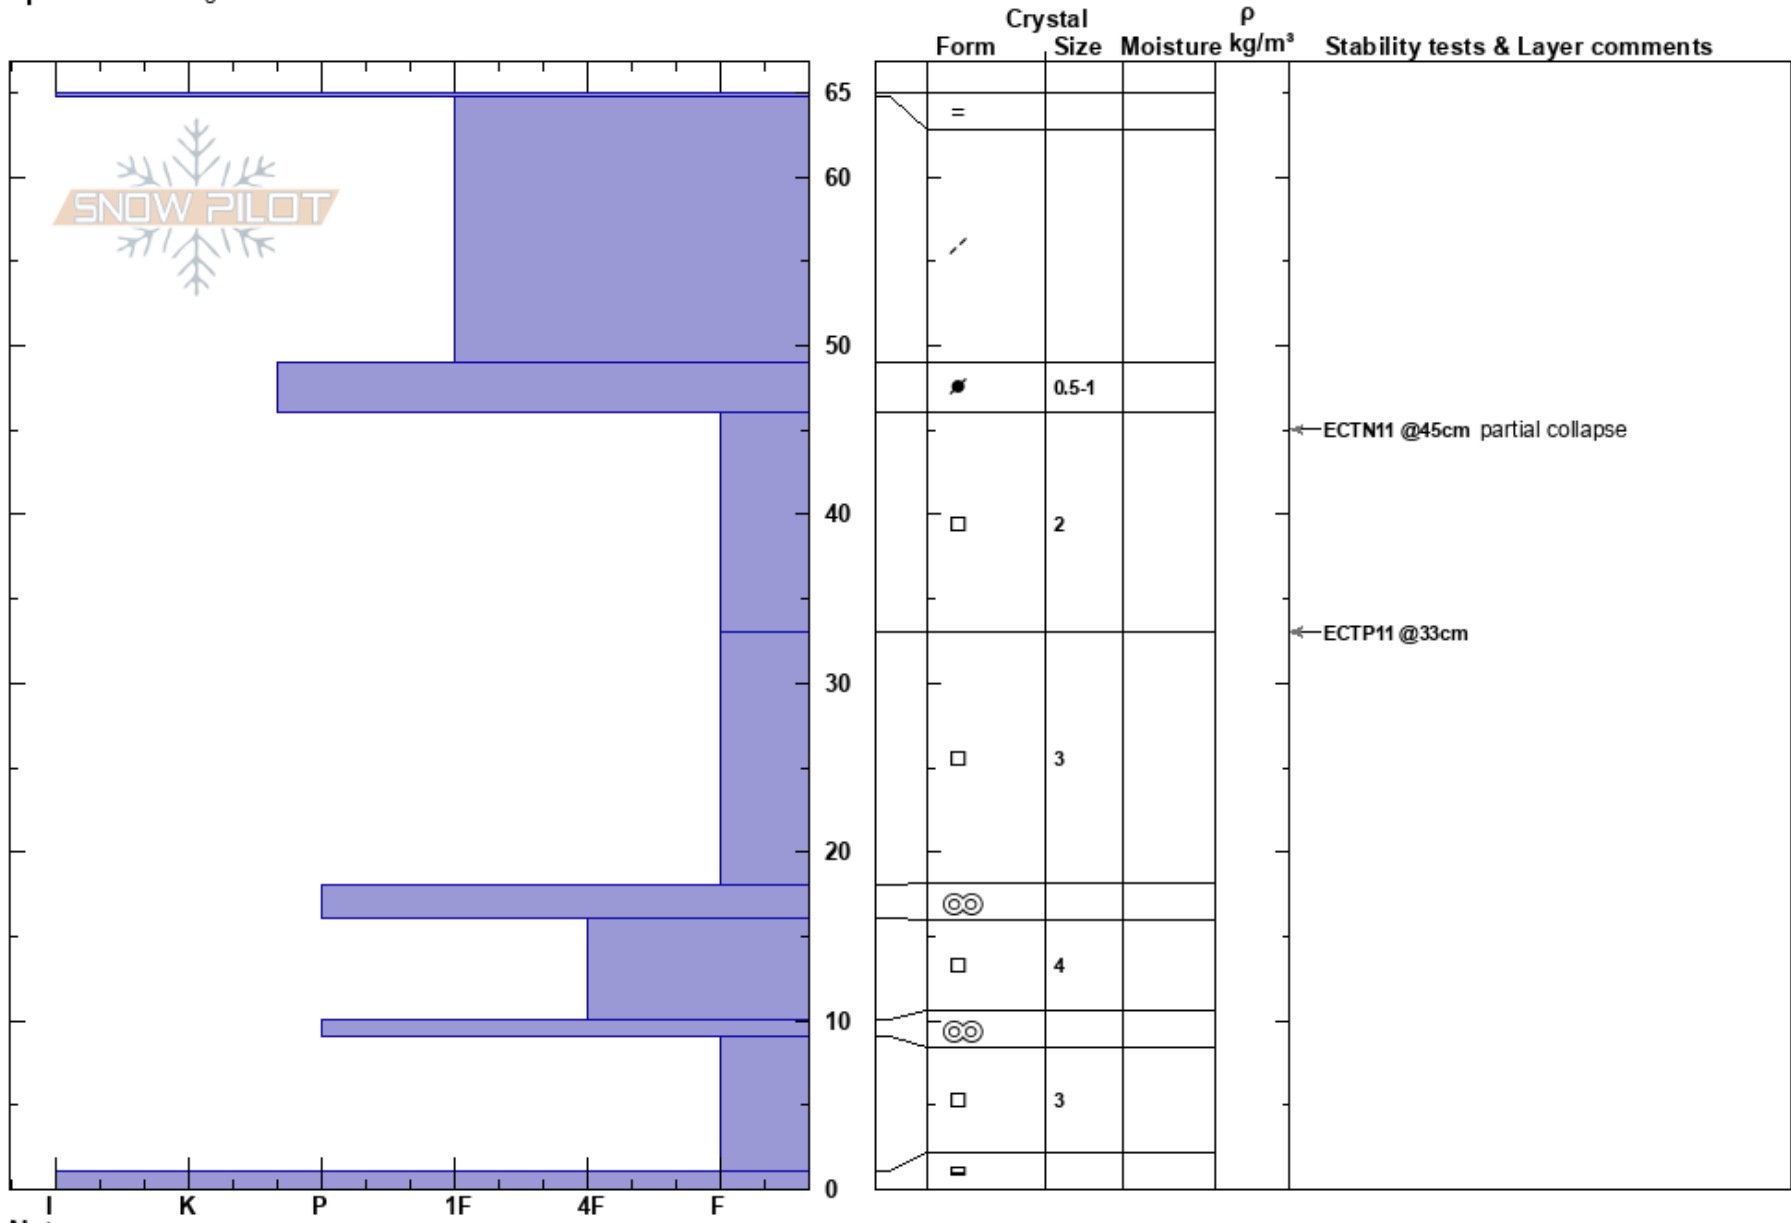

KP Main st tower 7 gut  
Sangre de Cristo Range  
NM

Octaviano Lucero  
12/07/2022 - 12:00pm  
Co-ord: 13S 460077W 4046687N  
Slope Angle: 30°  
Wind Loading: previous

Stability:  
Air Temperature:  
Sky Cover: BKN  
Precipitation: NO  
Wind: W Moderate

HS: 65  
PF: 65  
PS: 15

Layer Notes:

Elevation: 11987 ft  
Aspect: NE

Specifics: Pit dug in a Ski Area

Notes: