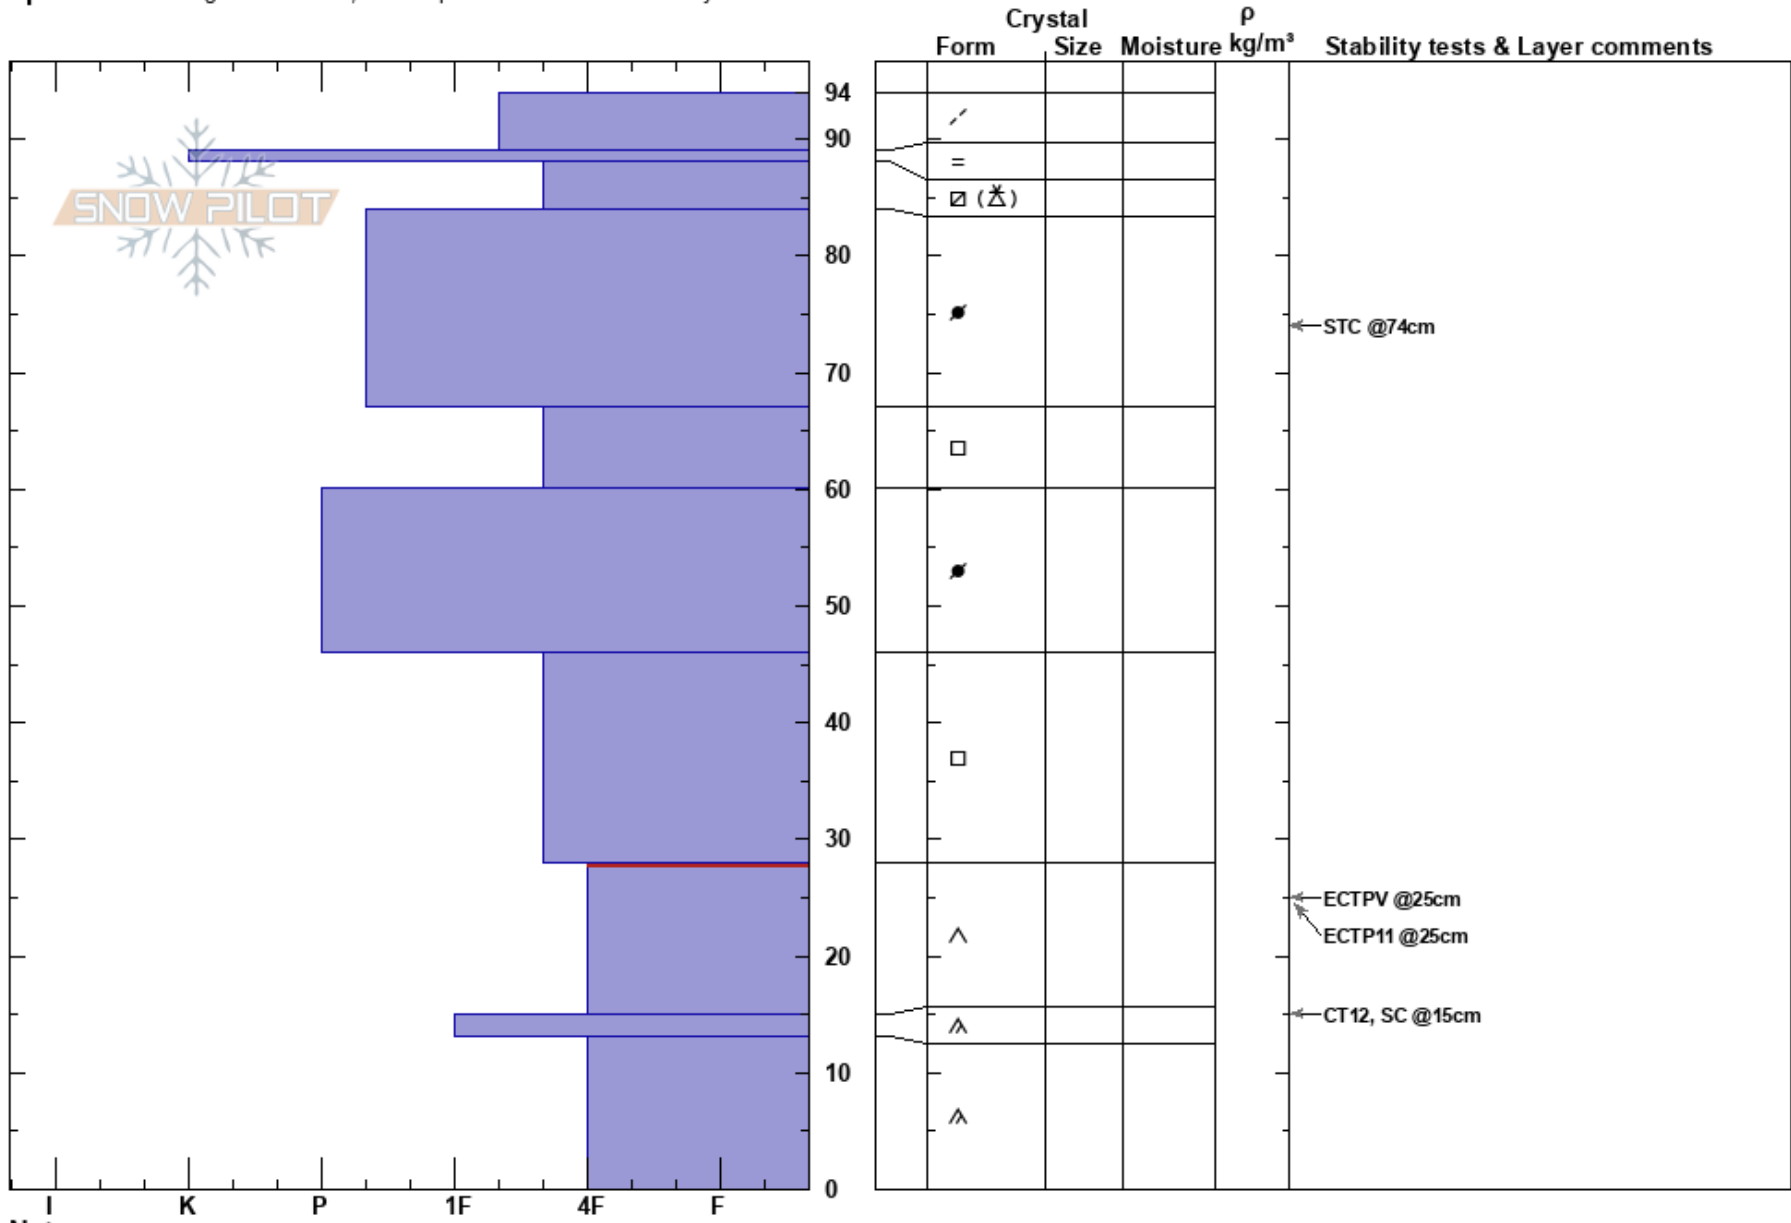

K5 Creighton Platt  
 Sangre de Cristo Range 12/07/2022 - 12:15pm  
 NM  
**Elevation:** 12206 ft  
**Aspect:** 35°  
**Specifics:** Pit dug in a Ski Area; Pit is representative of backcountry

**Stability:**  
**Air Temperature:**  
**Sky Cover:** BKN  
**Precipitation:** NO  
**Wind:** W Calm

**HS:** 94  
**PF:** 10  
**PS:** 70  
 28-15cm: Problematic layer

**Layer Notes:**

Notes: