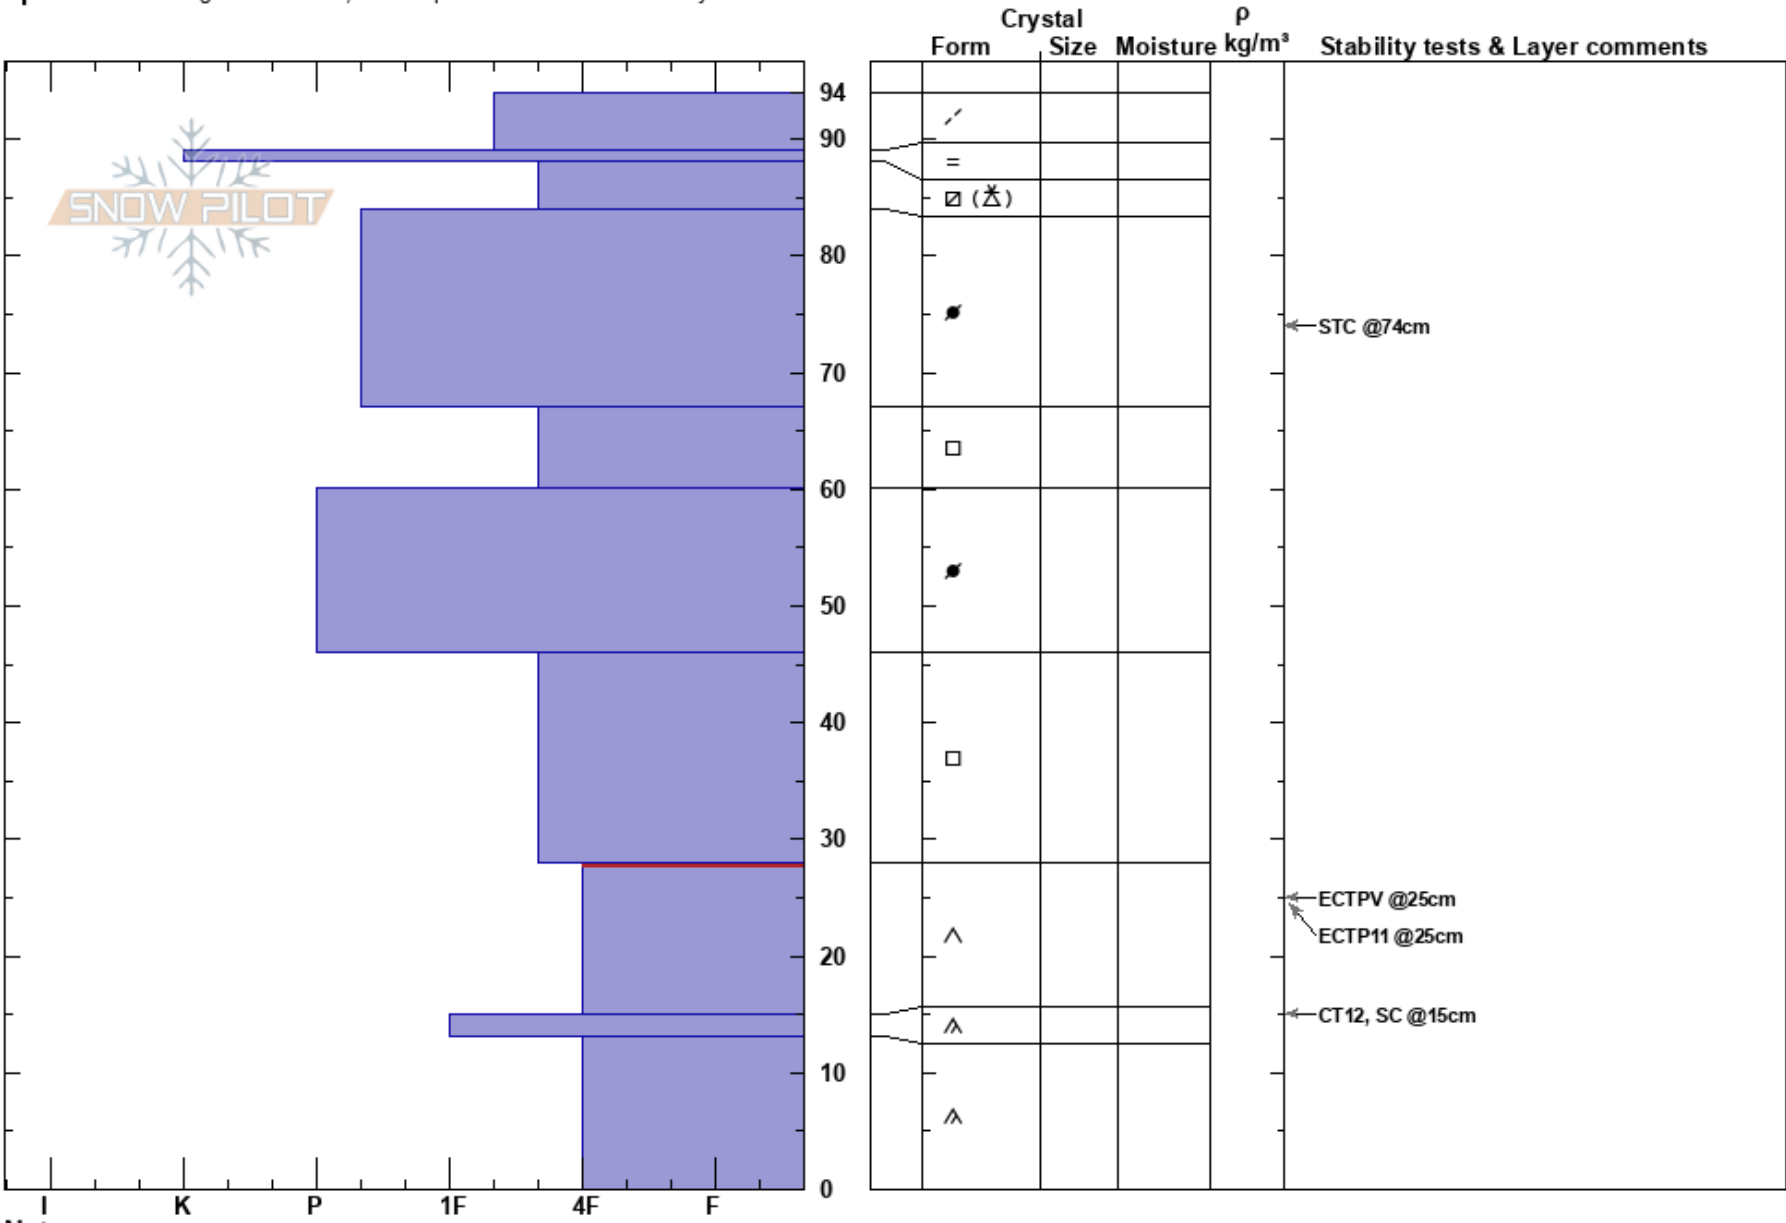

K5 Creighton Platt  
 Sangre de Cristo Range 12/07/2022 - 12:15pm  
 NM  
**Elevation:** 12206 ft  
**Aspect:** 35°  
**Specifics:** Pit dug in a Ski Area; Pit is representative of backcountry

**Stability:**  
**Air Temperature:**  
**Sky Cover:** BKN  
**Precipitation:** NO  
**Wind:** W Calm

**HS:** 94  
**PF:** 10  
**PS:** 70  
 28-15cm: Problematic layer

Notes: