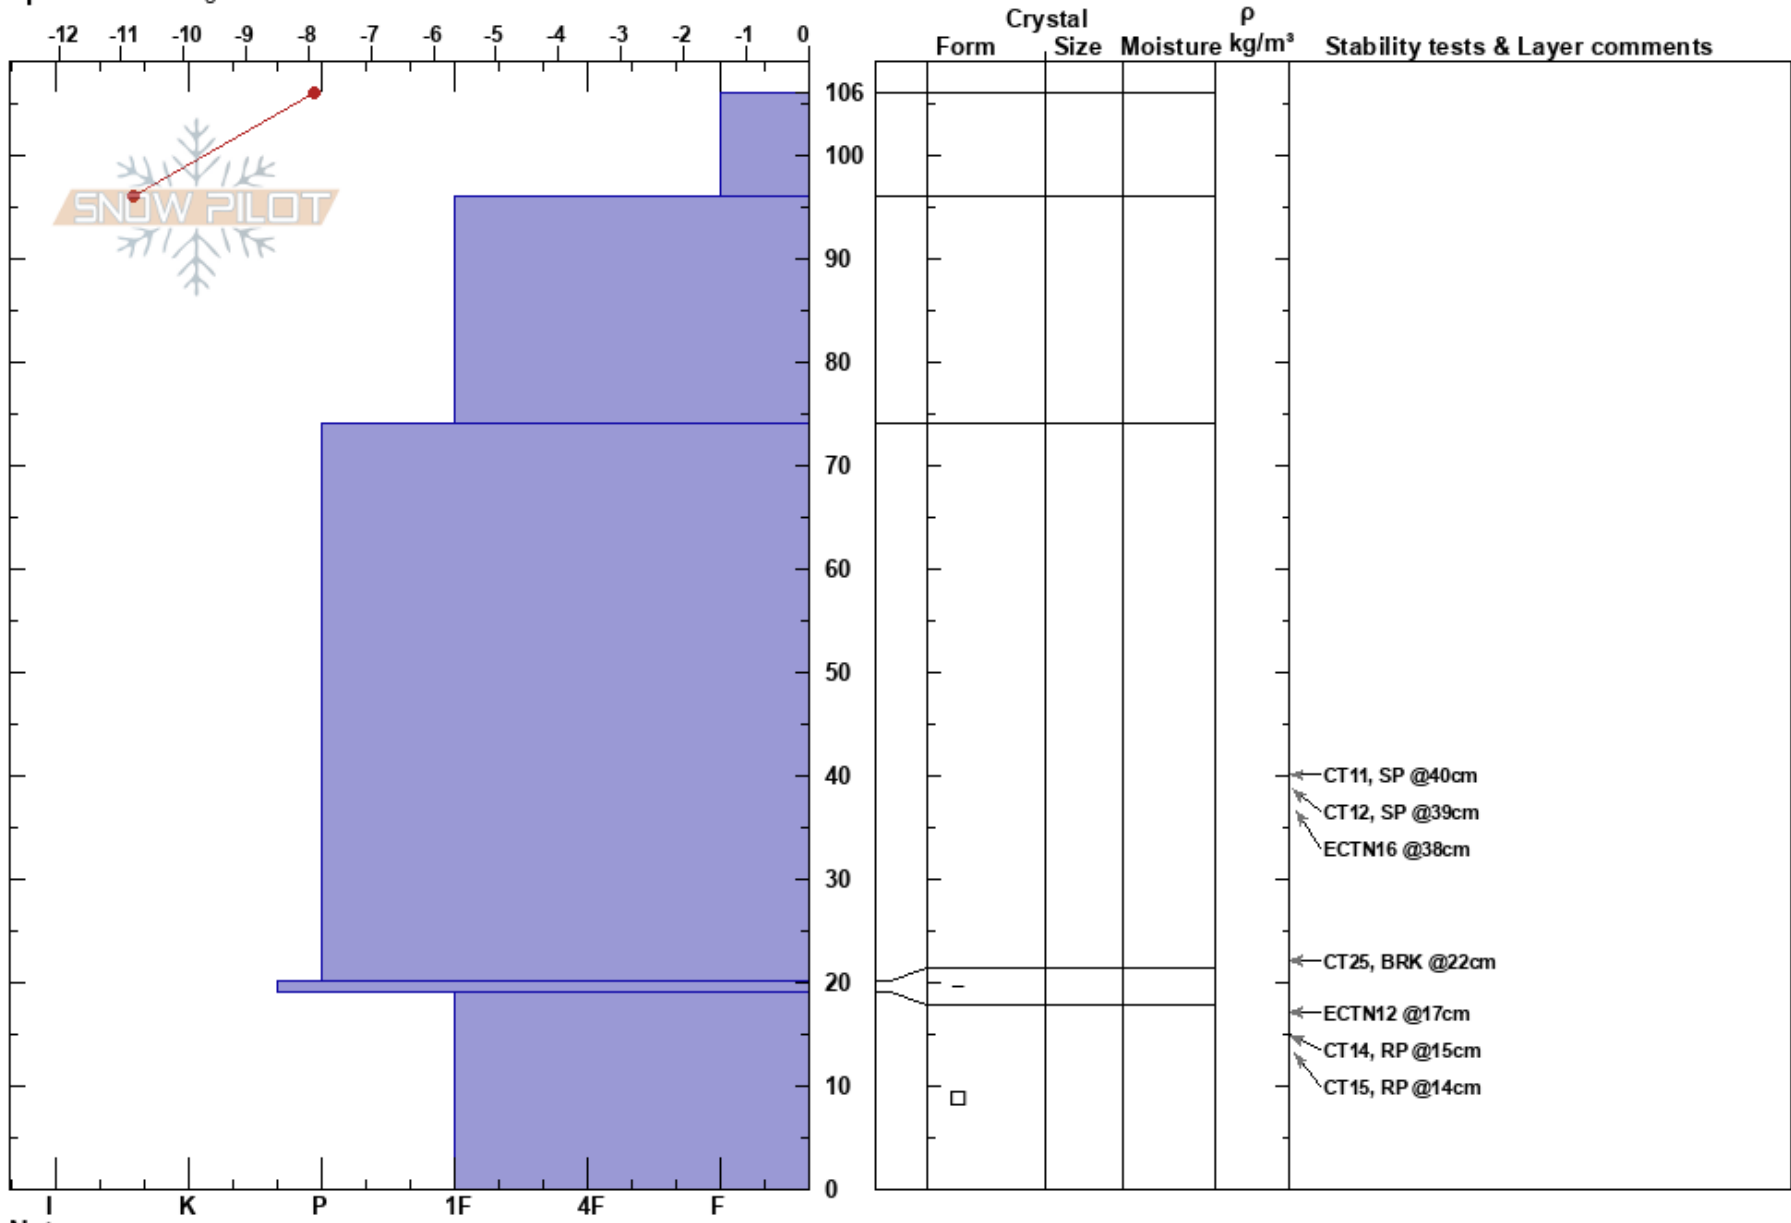

Powder Bwl/Falcon chr
 Monashee
 BC
 Elevation: 2190 m
 Aspect: SE
 Specifics: Pit dug in a Ski Area

Brydan Tollefson
 07/12/2022 - 11:00
 Co-ord: 49.74104N, -118.94264W
 Slope Angle: 17°
 Wind Loading:

Stability: **HS: 106**
 Air Temperature: -4.6°C PF: 20
 Sky Cover: SCT
 Precipitation: NO
 Wind: Light Breeze

Layer Notes:

Notes: