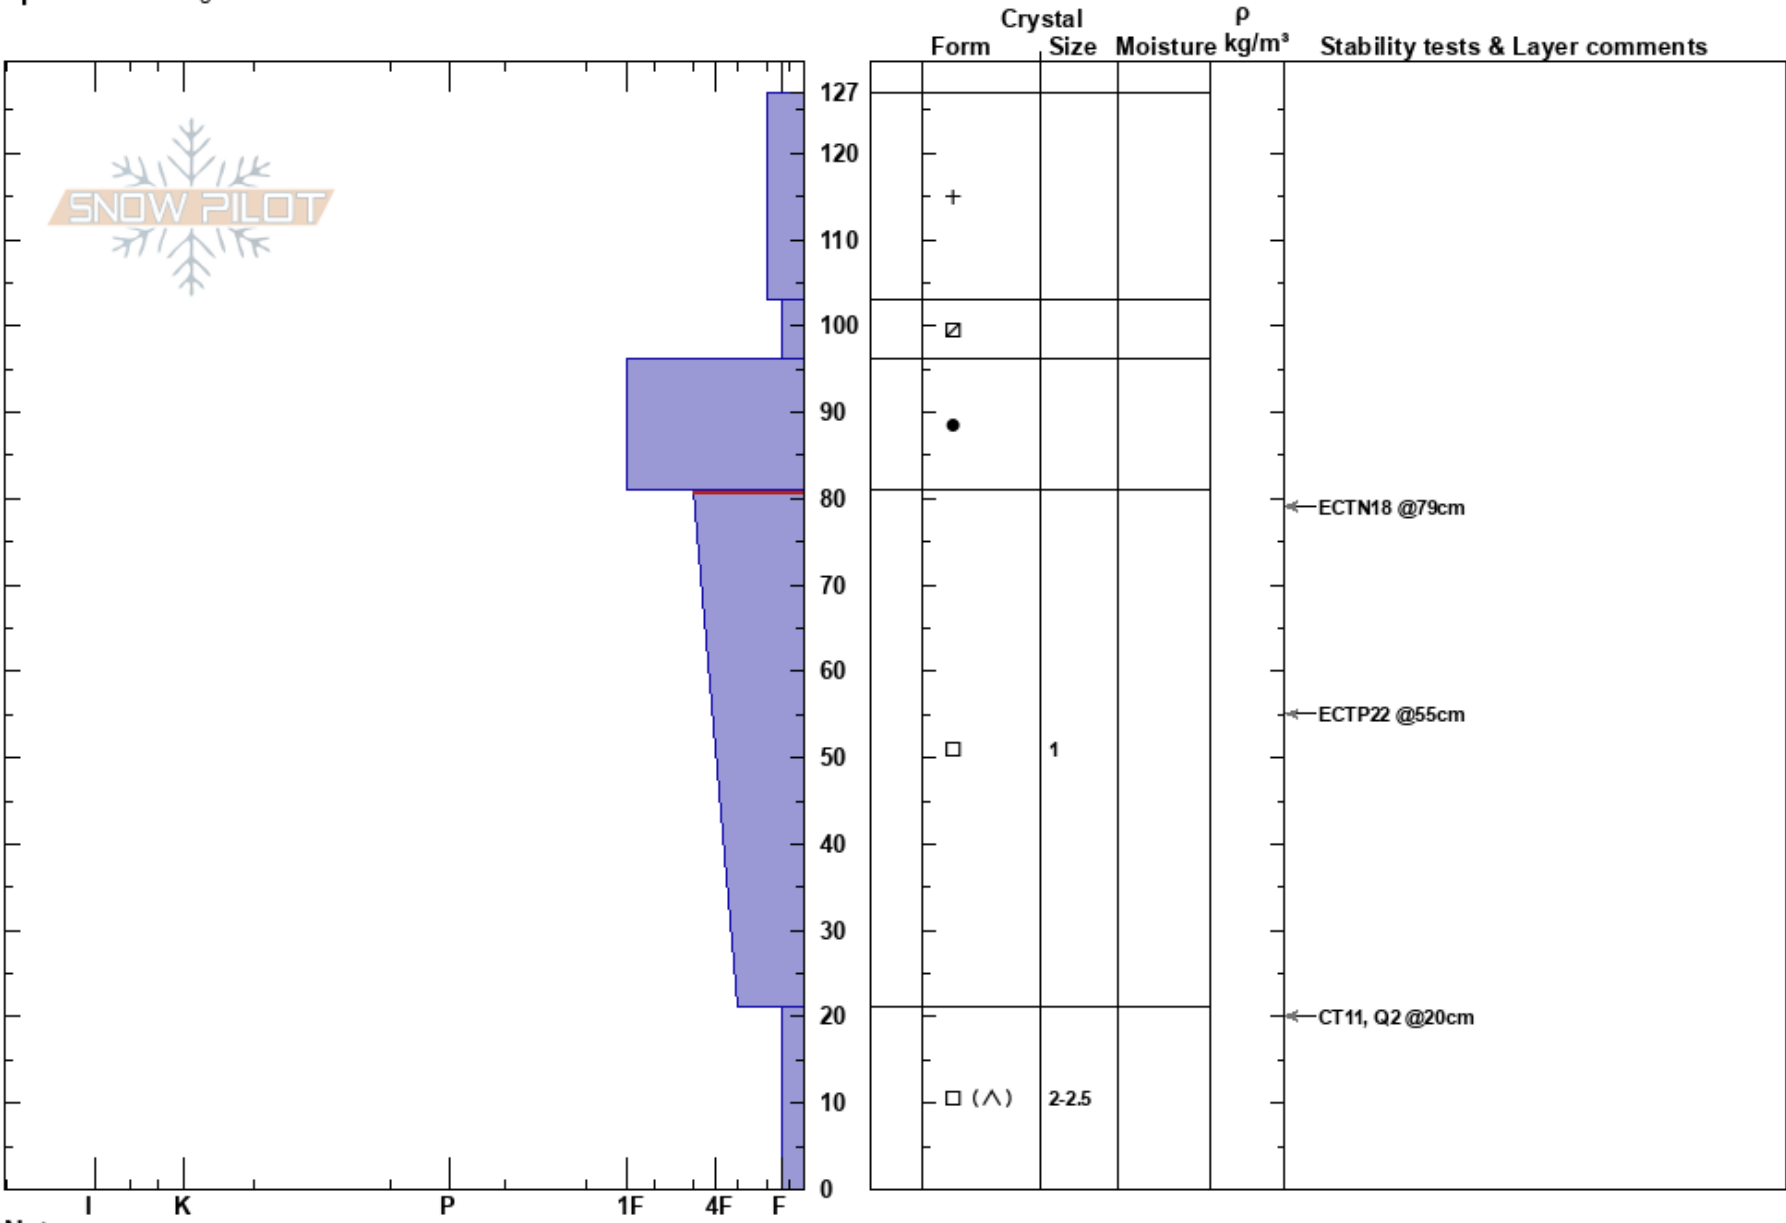

LT Face Tower 5
 Madison Range-N
 MT
 Elevation: 8800 ft
 Aspect: 280°
 Specifics: Pit dug in a Ski Area

John De Pew
 12/05/2022 - 2:00pm
 Co-ord:
 Slope Angle: 38°
 Wind Loading:

Stability:
 Air Temperature: -11°C
 Sky Cover: BKN
 Precipitation: NO
 Wind: W Light Breeze

HS: 127
 Layer Notes: 81-21cm: Problematic layer

Notes: