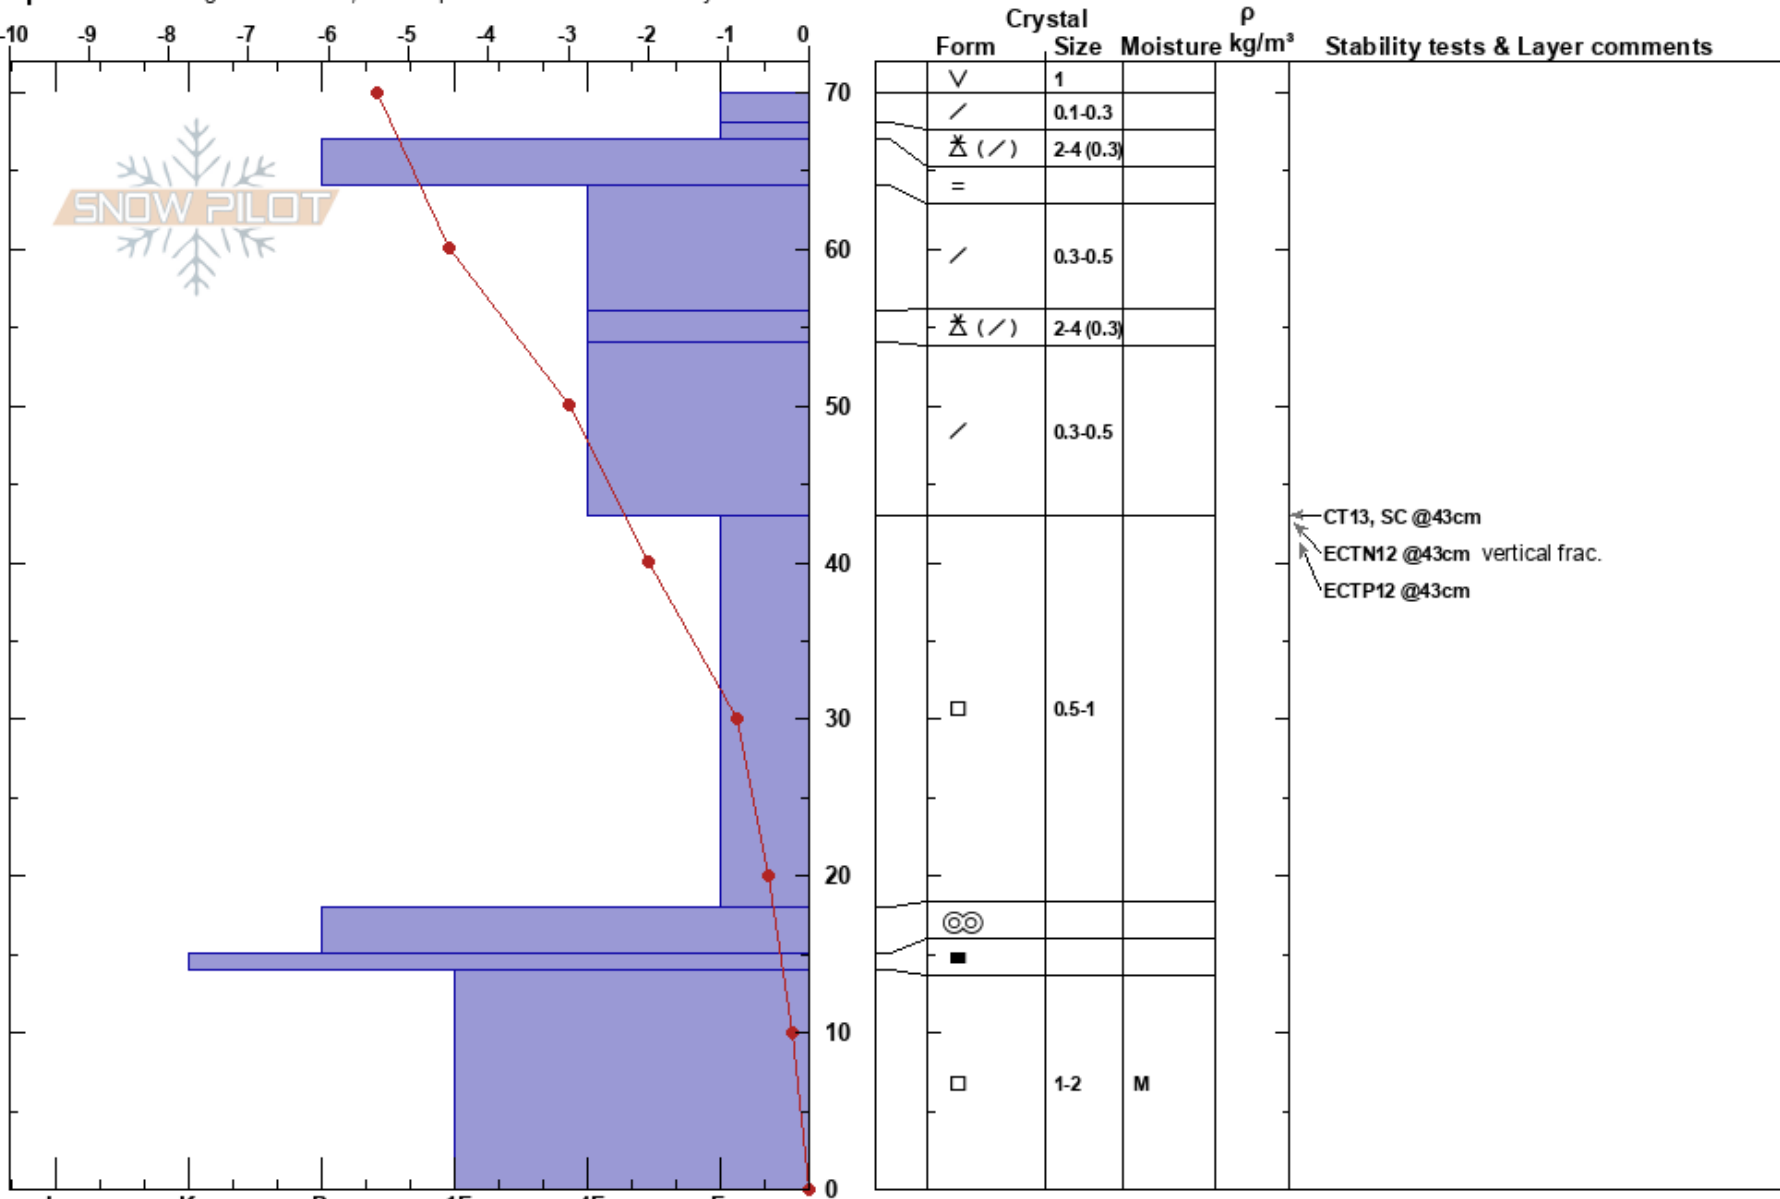

Credit Card Corner  
 Northern Wasatch  
 UT  
 Elevation: 1971 m  
 Aspect: NE

Marissa Popp  
 12/06/2022 - 11:00am  
 Co-ord: 41.21450N, -111.85820W  
 Slope Angle: 39°  
 Wind Loading:

Stability:  
 Air Temperature:  
 Sky Cover: SCT  
 Precipitation: NO  
 Wind: Calm

HS: 70  
 PF: 65 43-18cm: Problematic layer

Specifics: Pit dug in a Ski Area; Pit is representative of backcountry

Notes: Very brushy at the bottom. Moist facets at the bottom of the pack. ECTN propagated halfway across and had a vertical fracture.