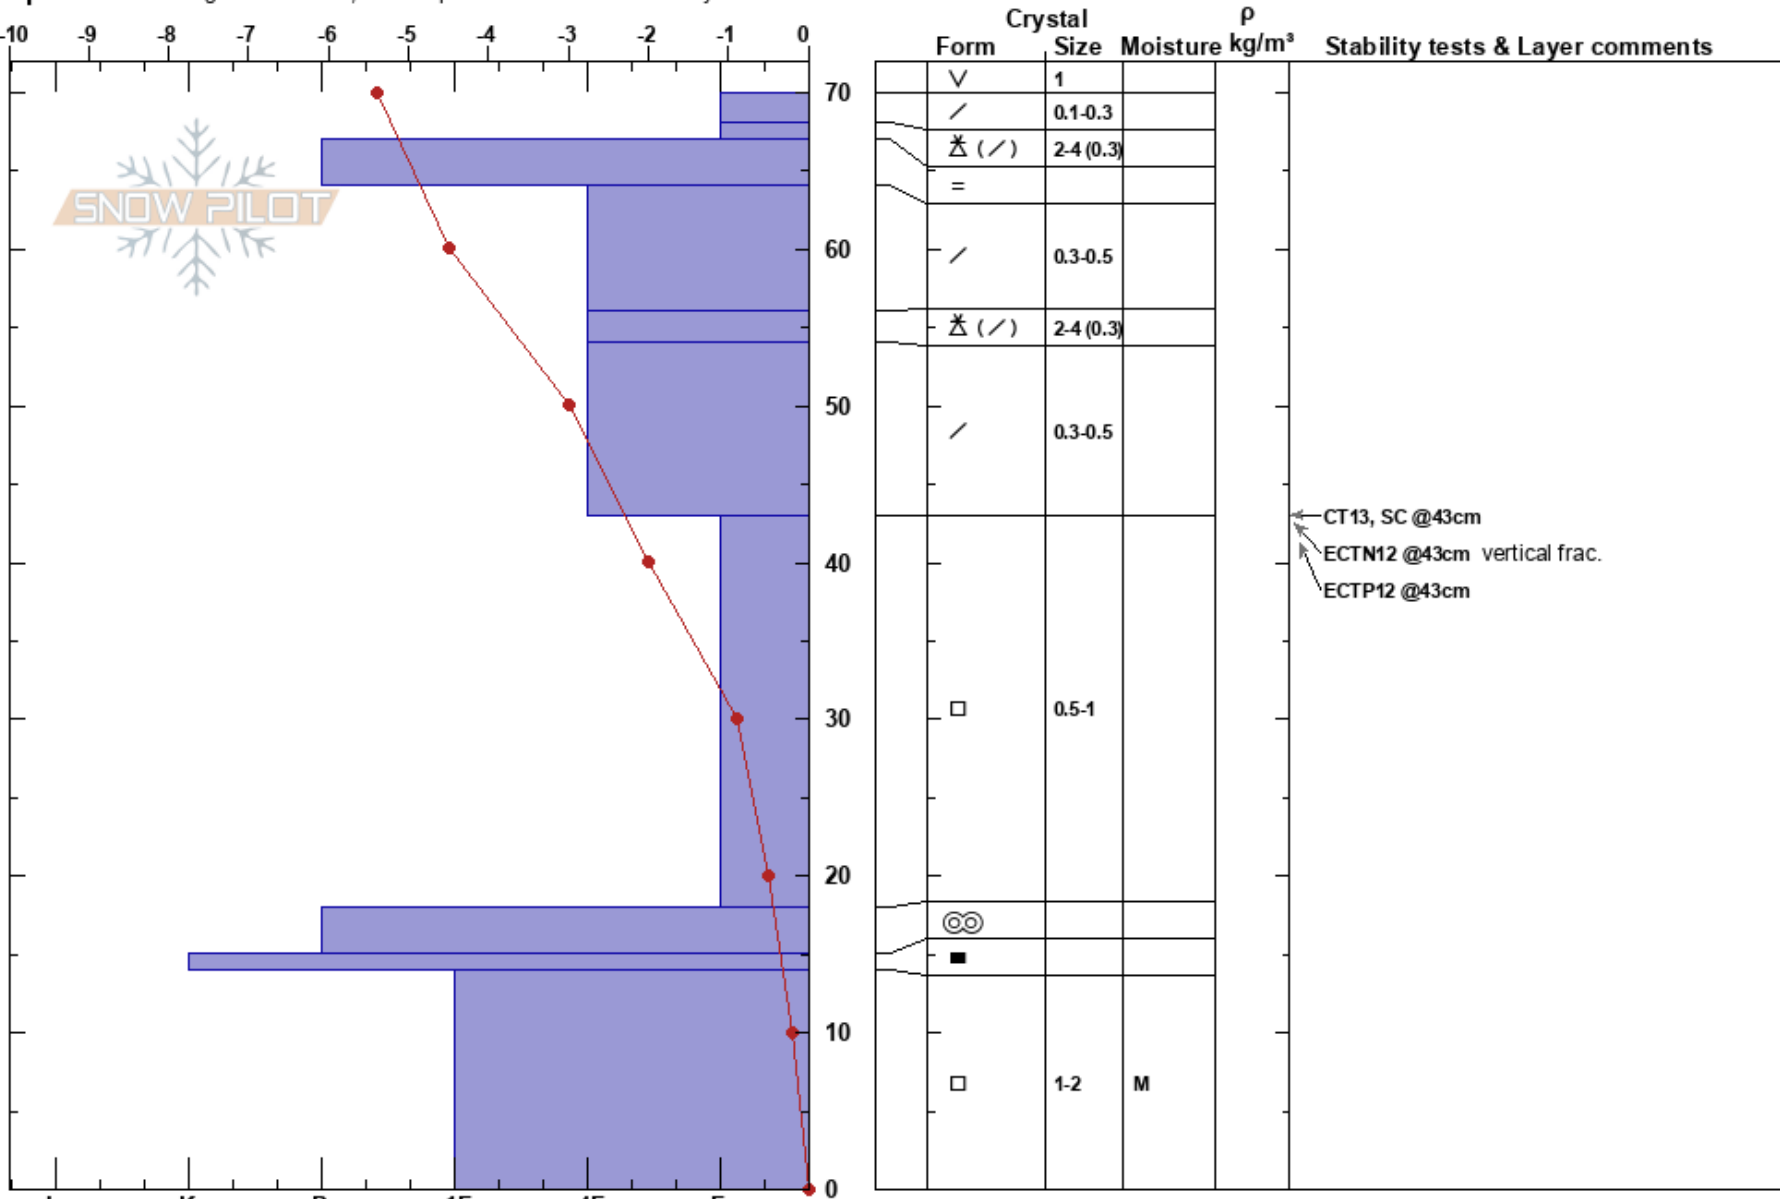

Credit Card Corner
 Northern Wasatch
 UT
 Elevation: 1971 m
 Aspect: NE

Marissa Popp
 12/06/2022 - 11:00am
 Co-ord: 41.21450N, -111.85820W
 Slope Angle: 39°
 Wind Loading:

Stability: **HS: 70**
 Air Temperature: **PF: 65** 43-18cm: Problematic layer
 Sky Cover: SCT
 Precipitation: NO
 Wind: Calm

Specifics: Pit dug in a Ski Area; Pit is representative of backcountry

Notes: Very brushy at the bottom. Moist facets at the bottom of the pack. ECTN propagated halfway across and had a vertical fracture.