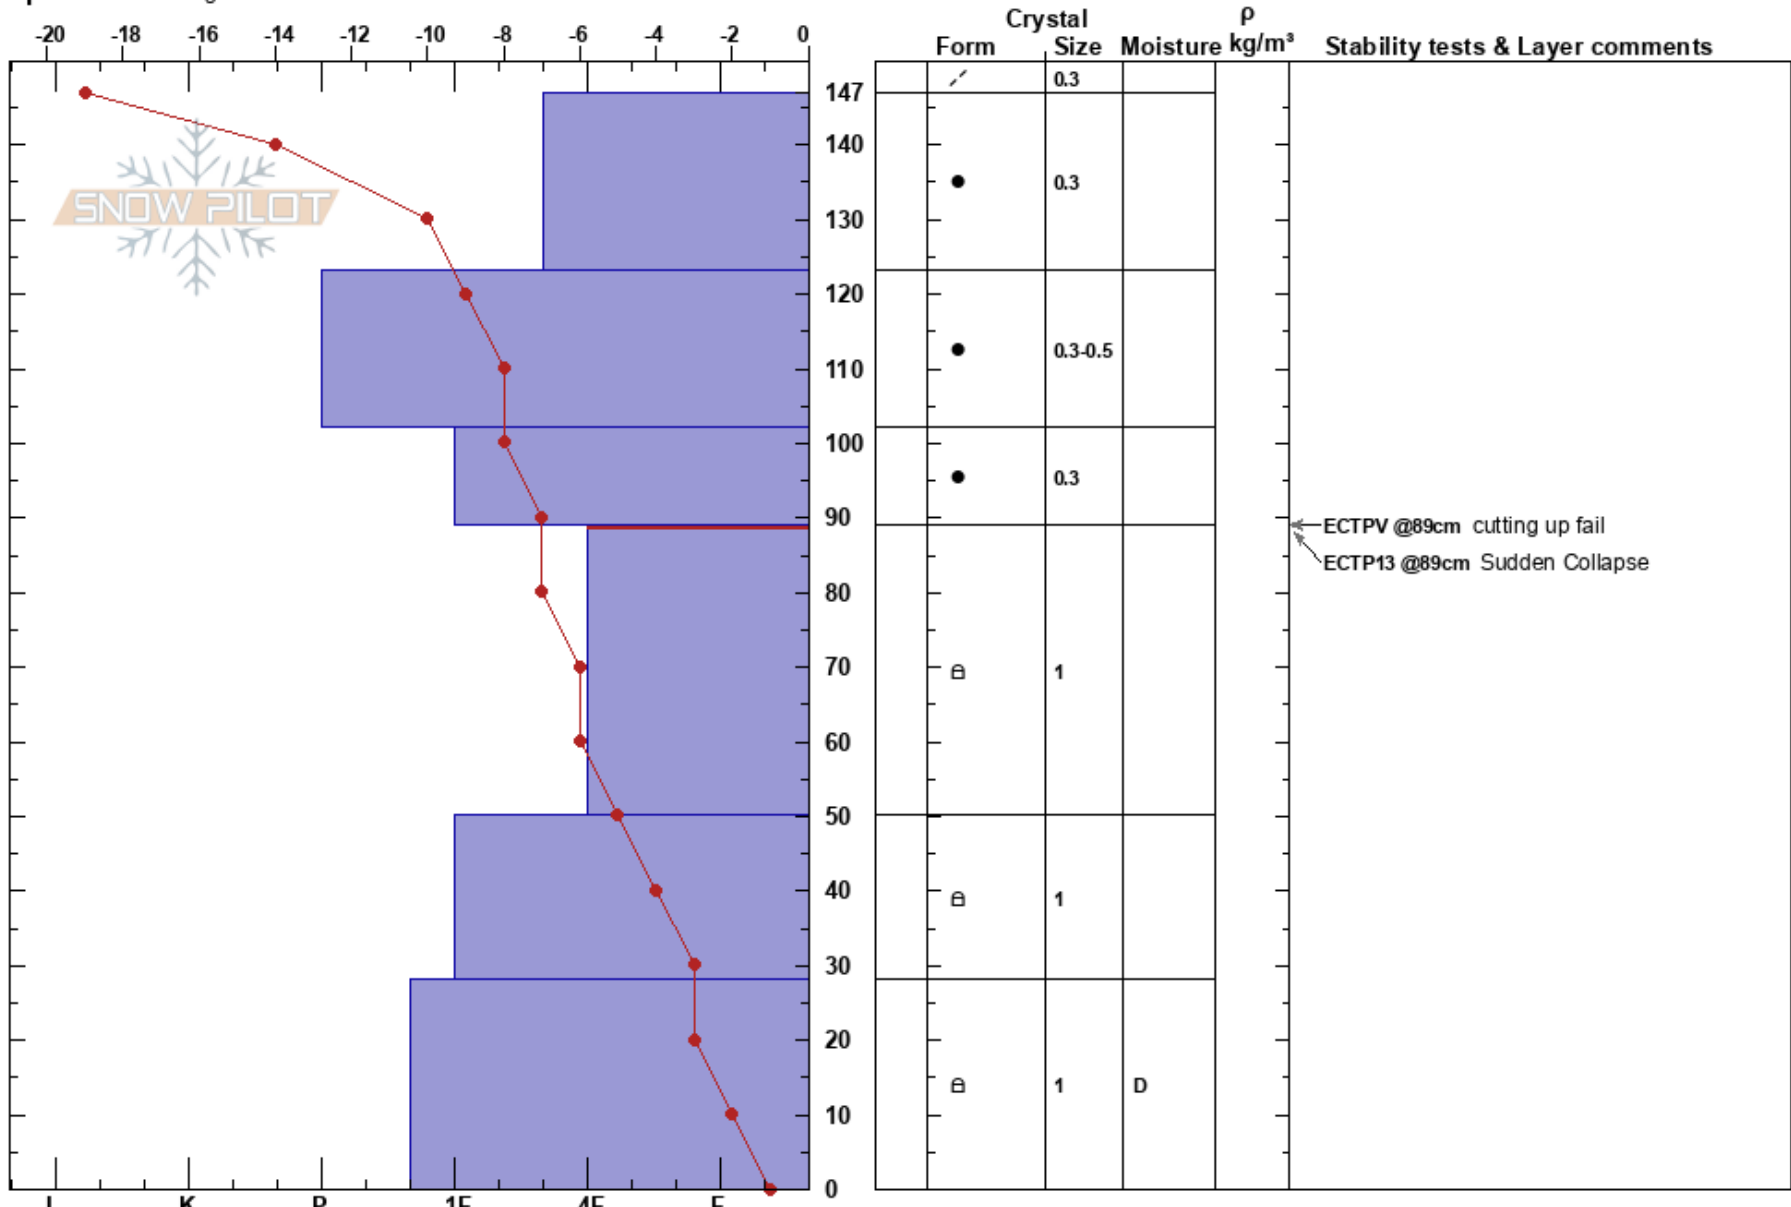

Tree chute  
Wasatch Range  
UT  
Elevation: 10140 ft  
Aspect: 65°

Brian Babbitt  
12/06/2022 - 2:46pm  
Co-ord:  
Slope Angle: 40°  
Wind Loading: previous

Stability:  
Air Temperature: -12°C  
Sky Cover: FEW  
Precipitation: NO  
Wind: W Calm

HS: 147  
PF: 35 89-50cm: Problematic layer  
PS: 10

Specifics: Pit dug in a Ski Area

Notes: investigating hard slab wind slab from strong Southerly wind run.