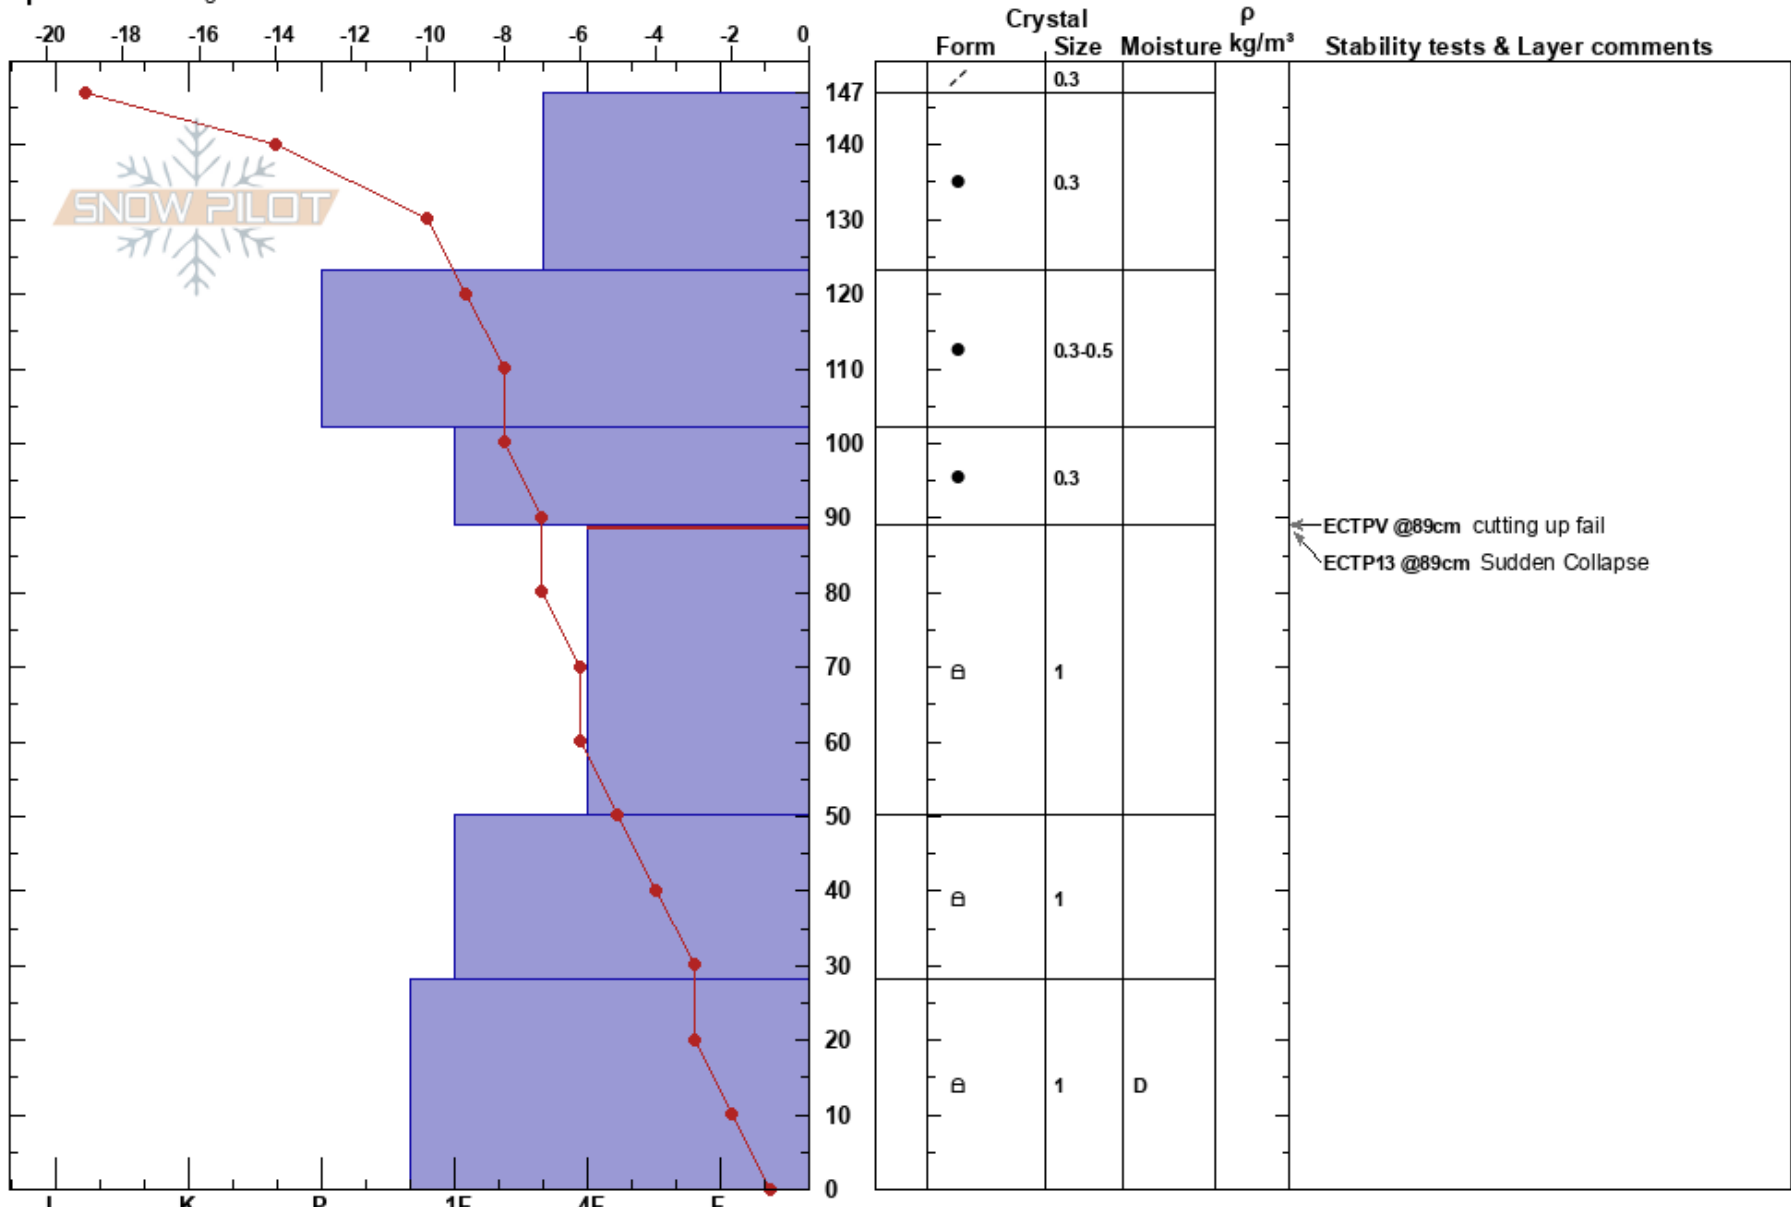

Tree chute
 Wasatch Range
 UT
 Elevation: 10140 ft
 Aspect: 65°

Brian Babbitt
 12/06/2022 - 2:46pm
 Co-ord:
 Slope Angle: 40°
 Wind Loading: previous

Stability:
 Air Temperature: -12°C
 Sky Cover: FEW
 Precipitation: NO
 Wind: W Calm

HS: 147
 PF: 35 89-50cm: Problematic layer
 PS: 10

Specifics: Pit dug in a Ski Area

Notes: investigating hard slab wind slab from strong Southerly wind run.