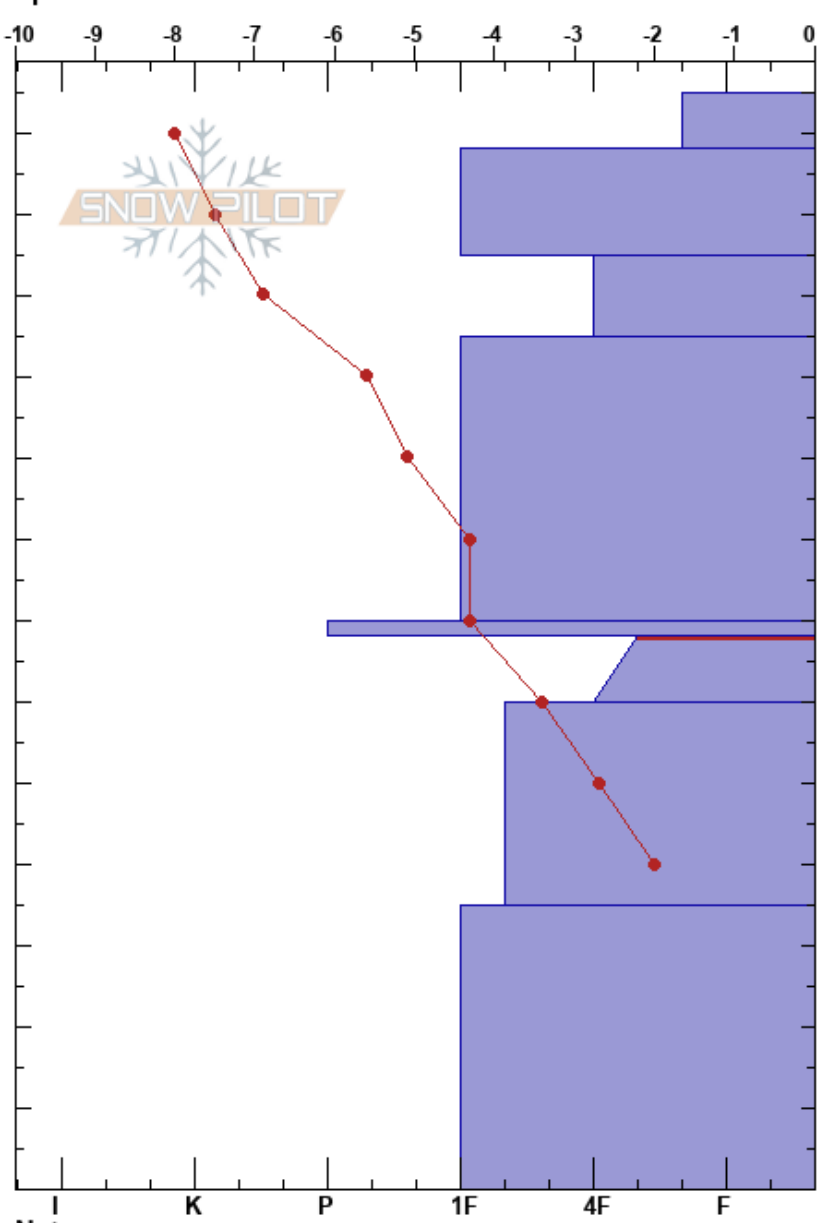

Rodeo Grounds
 Bear River Range
 UT
 Elevation: 9097 ft
 Aspect: S
 Specifics:

toby weed
 12/07/2022 - 4:00pm
 Co-ord: 41.71152N, -111.70993W
 Slope Angle:
 Wind Loading: previous

Stability:
 Air Temperature: -9.7°C
 Sky Cover: OVC
 Precipitation: NO
 Wind: W Light Breeze

HS: 135

PF: 30 68-60cm: Problematic layer

Height (cm)	Crystal		ρ kg/m ³	Stability tests & Layer comments
	Form	Size		
135				
130	+			
120	•			
110	•			← ECTN11 @115cm
100				← ECTN18 @105cm
90	•			
80				
70	⊙			← ECTN23 @68cm
60	□	1		
50	□	(1)		
40				
30				
20	□	1-2		
10				
0				