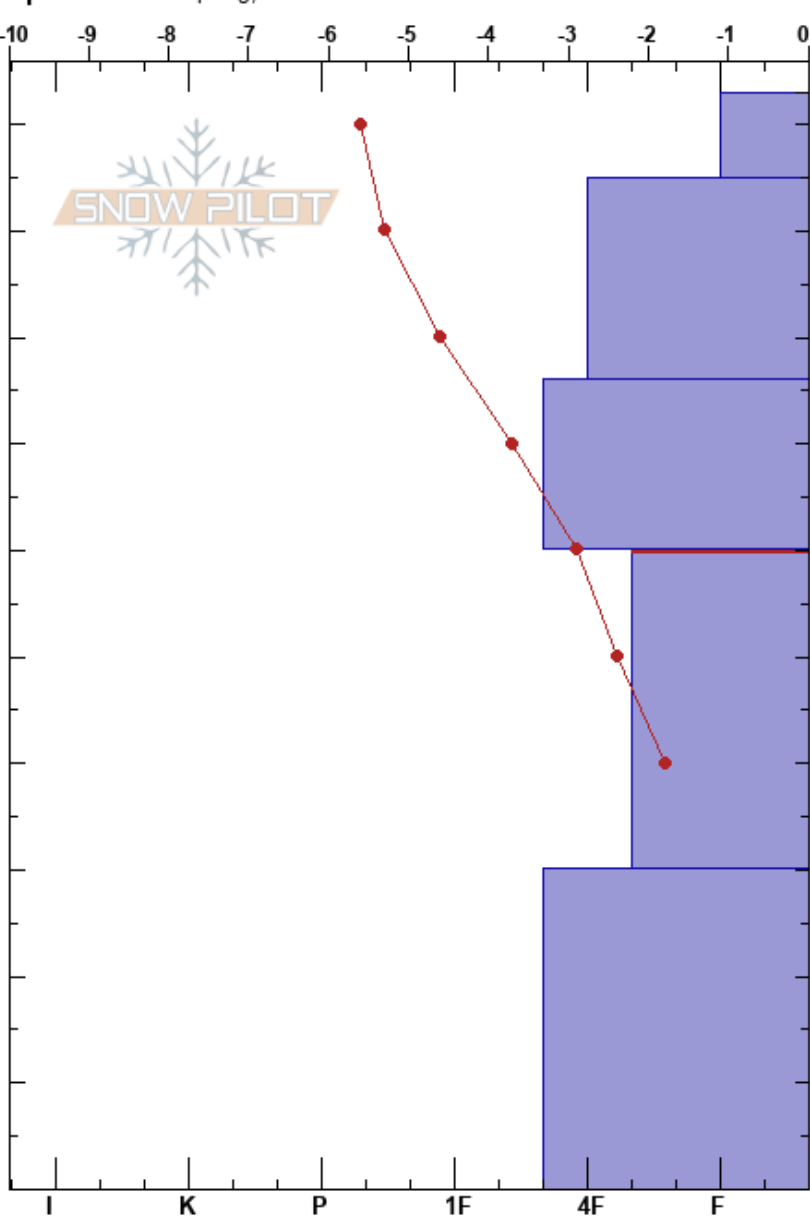

Providence Cyn Bottom
 Bear River Range
 UT
 Elevation: 8118 ft
 Aspect: S
 Specifics: Collapsing, localized

toby weed
 12/06/2022 - 2:17pm
 Co-ord: 41.68753N, -111.71091W
 Slope Angle:
 Wind Loading: previous

Stability:
 Air Temperature: -4.5°C
 Sky Cover: BKN
 Precipitation: NO
 Wind: Calm

HS: 103

PF: 70 60-30cm: Problematic layer

Layer Notes:

Elevation (cm)	Crystal		ρ kg/m ³	Stability tests & Layer comments
	Form	Size		
103				
100	+			
90	/			
80				
76				← ECTN12 @76cm
70	•			
60				← ECTN24 @60cm
50	□			
40				
30				
20	□	1-1.5		
10				
0				