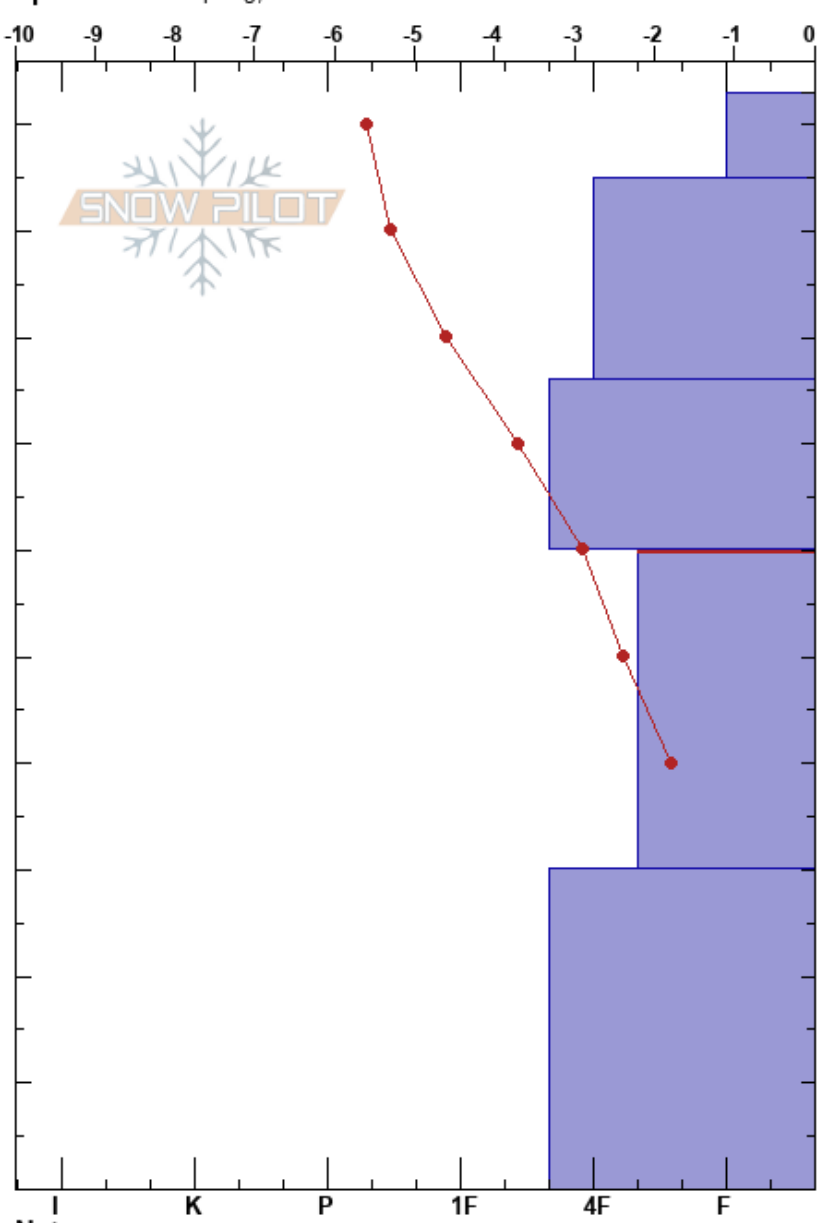

Providence Cyn Bottom
 Bear River Range
 UT
 Elevation: 8118 ft
 Aspect: S
 Specifics: Collapsing, localized

toby weed
 12/06/2022 - 2:17pm
 Co-ord: 41.68753N, -111.71091W
 Slope Angle:
 Wind Loading: previous

Stability:
 Air Temperature: -4.5°C
 Sky Cover: BKN
 Precipitation: NO
 Wind: Calm

HS: 103

Layer Notes:
 PF: 70 60-30cm: Problematic layer

Height (cm)	Crystal		Moisture	ρ kg/m ³	Stability tests & Layer comments
	Form	Size			
103					
100	+				
90	/				
80					
76					← ECTN12 @76cm
70	•				
60					← ECTN24 @60cm
50	□				
40					
30					
20	□	1-1.5			
10					
0					