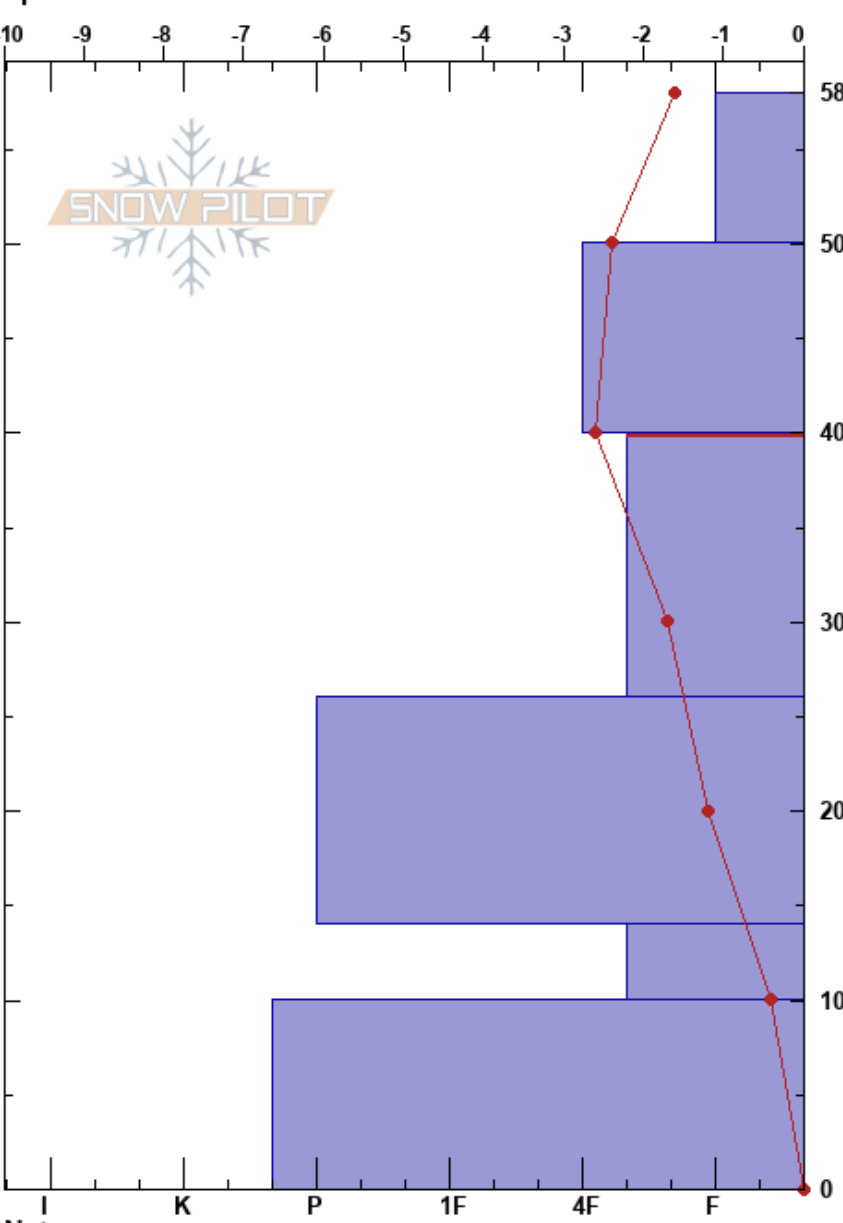

Spruces Monthly Dec.
 Central Wasatch
 UT
 Elevation: 2248 m
 Aspect:
 Specifics:

Tim Rogers
 12/01/2022 - 2:00pm
 Co-ord: 40.64181N, -111.63683W
 Slope Angle: 0°
 Wind Loading: previous

Stability:
 Air Temperature: 1.6°C
 Sky Cover: OVC
 Precipitation: NO
 Wind: S Light Breeze

HS:58
 Layer Notes:
 40-26cm: Problematic layer

Form	Crystal		ρ kg/m ³	Stability tests & Layer comments
	Size	Moisture		
+ (X)	1.5 (2.5)			
/	1			
∩	2.5			
=				← CT13, Q1 @26cm
∧	2.5			
□				

Notes: Greg Dollhausen scribe